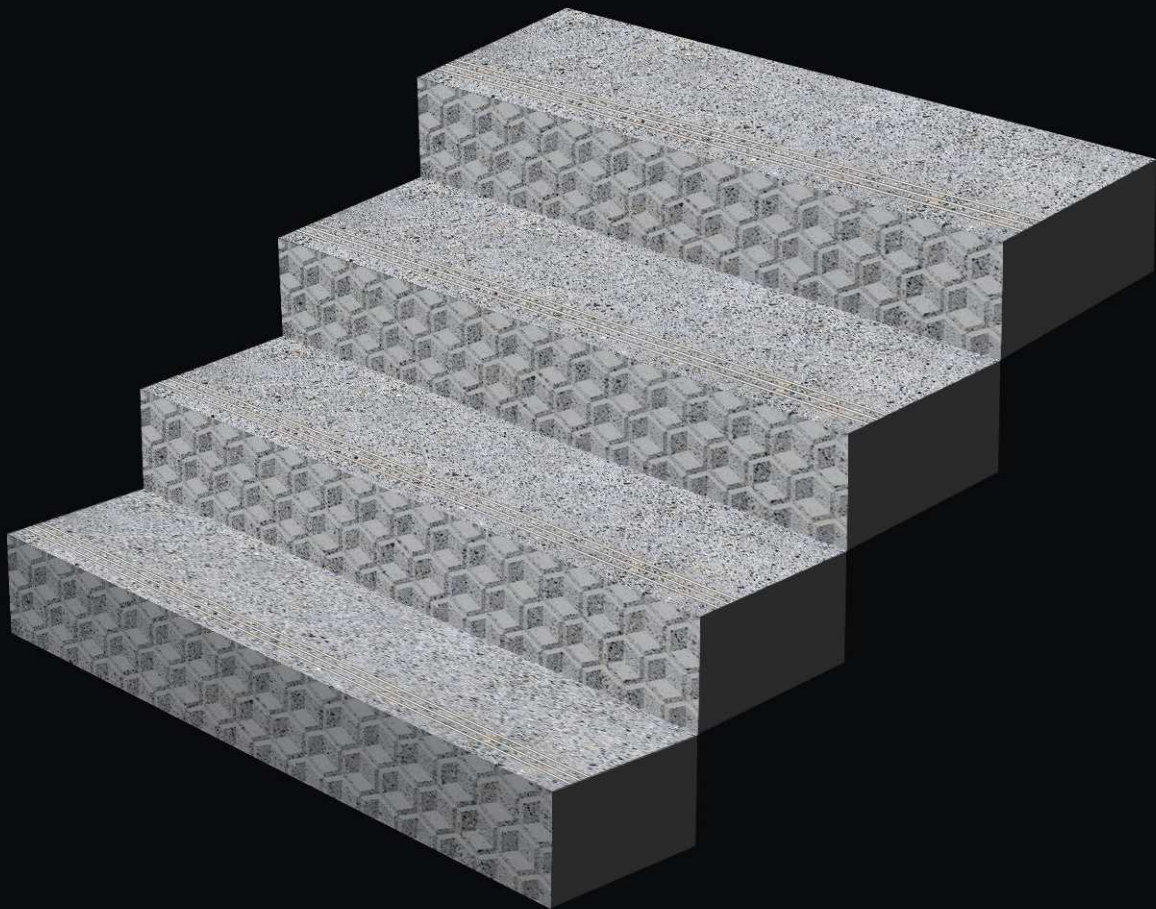

*Step Up & Rise With Us...*

307

STEP TILE

INTERIOR USE

WATER RESISTANT

SATIN RESISTANT

RANDOM

310

316

STEP TILE

INTERIOR USE

WATER RESISTANT

SATIN RESISTANT

RANDOM

## PACKING DETAILS

PRODUCT	SIZE	PISCES (Per Box)	THICKNESS (Approx)	WEIGHT (Per Box Approx)
Step	1200X300mm (4-Feet)	3.Pic.	11mm	24.5 kg.
Riser	1200X200mm (4-Feet)	3.Pic.	11mm	16.0 Kg.
Step	1000X300mm (3.25-Feet)	4.Pic.	11mm	28.0 Kg.
Riser	1000X200mm (3.25-Feet)	4.Pic.	11mm	18.8 Kg.
Step	900X300mm (3-Feet)	4.Pic.	11mm	24.4 Kg.
Riser	900X200mm (3-Feet)	4.Pic.	11mm	16.0 Kg.