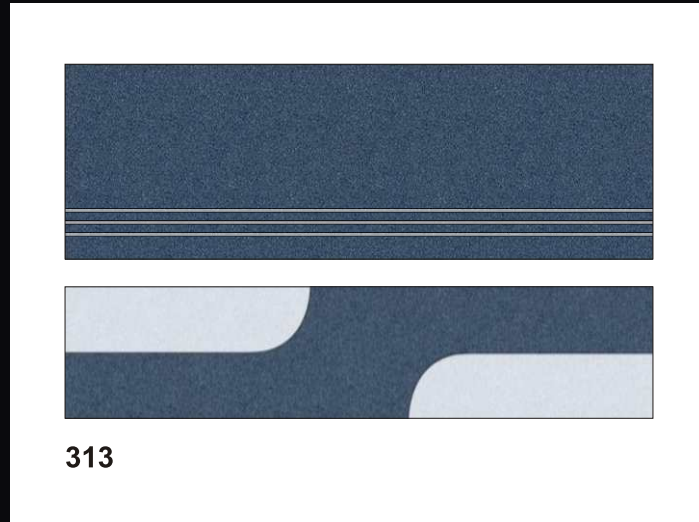

*Step Up & Rise With Us...*

307

STEP TILE

INTERIOR USE

WATER RESISTANT

SATIN RESISTANT

RANDOM

310

316

STEP TILE

INTERIOR USE

WATER RESISTANT

SATIN RESISTANT

RANDOM

## PACKING DETAILS

PRODUCT	SIZE	PISCES (Per Box)	THICKNESS (Approx)	WEIGHT (Per Box Approx)
Step	1200X300mm (4-Feet)	3.Pic.	11mm	24.5 kg.
Riser	1200X200mm (4-Feet)	3.Pic.	11mm	16.0 Kg.
Step	1000X300mm (3.25-Feet)	4.Pic.	11mm	28.0 Kg.
Riser	1000X200mm (3.25-Feet)	4.Pic.	11mm	18.8 Kg.
Step	900X300mm (3-Feet)	4.Pic.	11mm	24.4 Kg.
Riser	900X200mm (3-Feet)	4.Pic.	11mm	16.0 Kg.