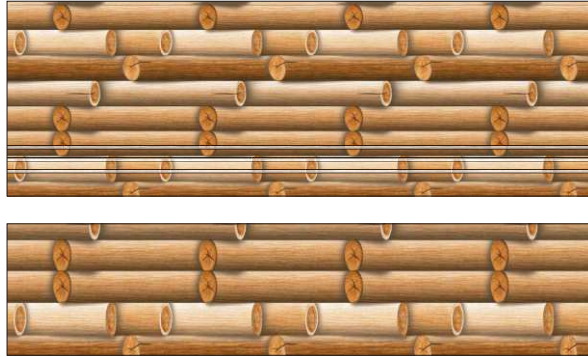

*Step Up & Rise With Us...*

307

STEP TILE

INTERIOR USE

WATER RESISTANT

SATIN RESISTANT

RANDOM

310

316

STEP TILE

INTERIOR USE

WATER RESISTANT

SATIN RESISTANT

RANDOM

## PACKING DETAILS

PRODUCT	SIZE	PISCES (Per Box)	THICKNESS (Approx)	WEIGHT (Per Box Approx)
Step	1200X300mm (4-Feet)	3.Pic.	11mm	24.5 kg.
Riser	1200X200mm (4-Feet)	3.Pic.	11mm	16.0 Kg.
Step	1000X300mm (3.25-Feet)	4.Pic.	11mm	28.0 Kg.
Riser	1000X200mm (3.25-Feet)	4.Pic.	11mm	18.8 Kg.
Step	900X300mm (3-Feet)	4.Pic.	11mm	24.4 Kg.
Riser	900X200mm (3-Feet)	4.Pic.	11mm	16.0 Kg.