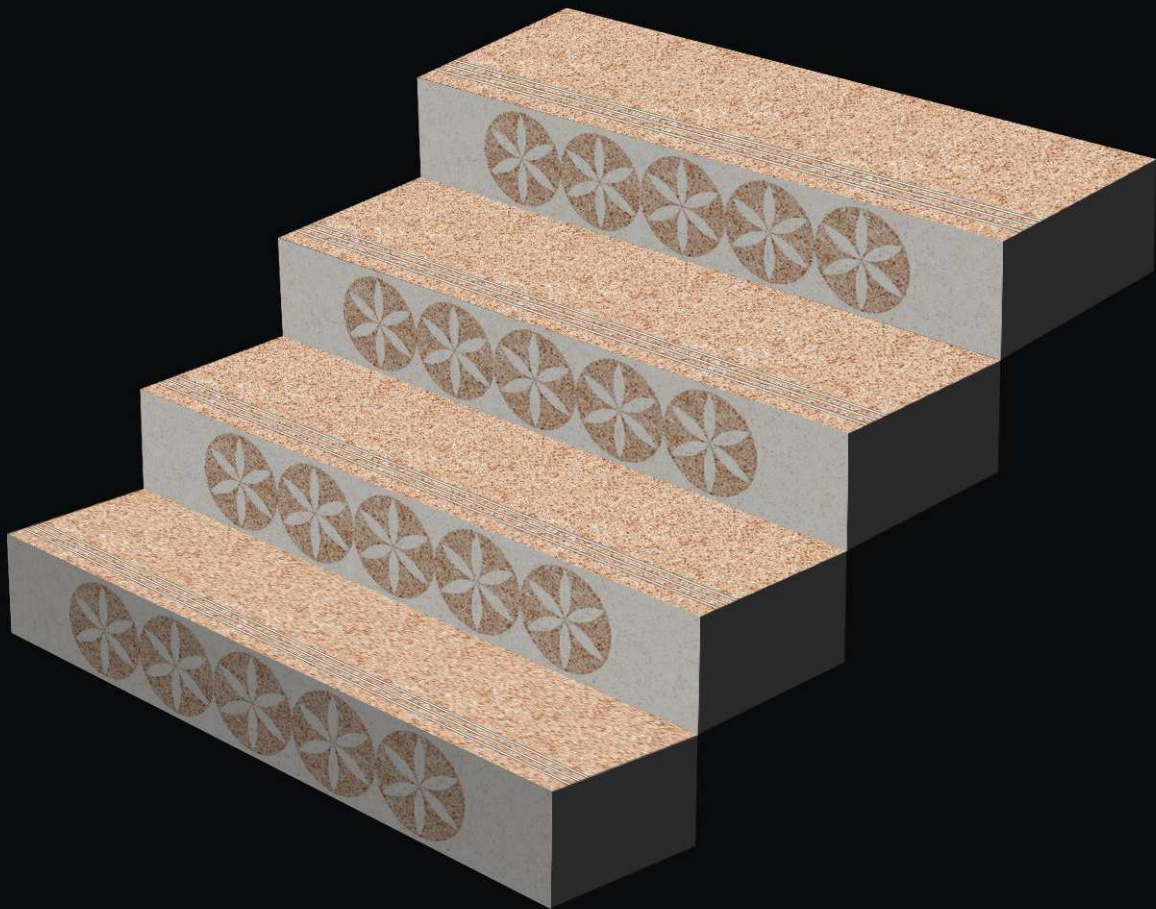

*Step Up & Rise With Us...*

307

STEP TILE

INTERIOR USE

WATER RESISTANT

SATIN RESISTANT

RANDOM

310

316

STEP TILE

INTERIOR USE

WATER RESISTANT

SATIN RESISTANT

RANDOM

## PACKING DETAILS

PRODUCT	SIZE	PISCES (Per Box)	THICKNESS (Approx)	WEIGHT (Per Box Approx)
Step	1200X300mm (4-Feet)	3.Pic.	11mm	24.5 kg.
Riser	1200X200mm (4-Feet)	3.Pic.	11mm	16.0 Kg.
Step	1000X300mm (3.25-Feet)	4.Pic.	11mm	28.0 Kg.
Riser	1000X200mm (3.25-Feet)	4.Pic.	11mm	18.8 Kg.
Step	900X300mm (3-Feet)	4.Pic.	11mm	24.4 Kg.
Riser	900X200mm (3-Feet)	4.Pic.	11mm	16.0 Kg.