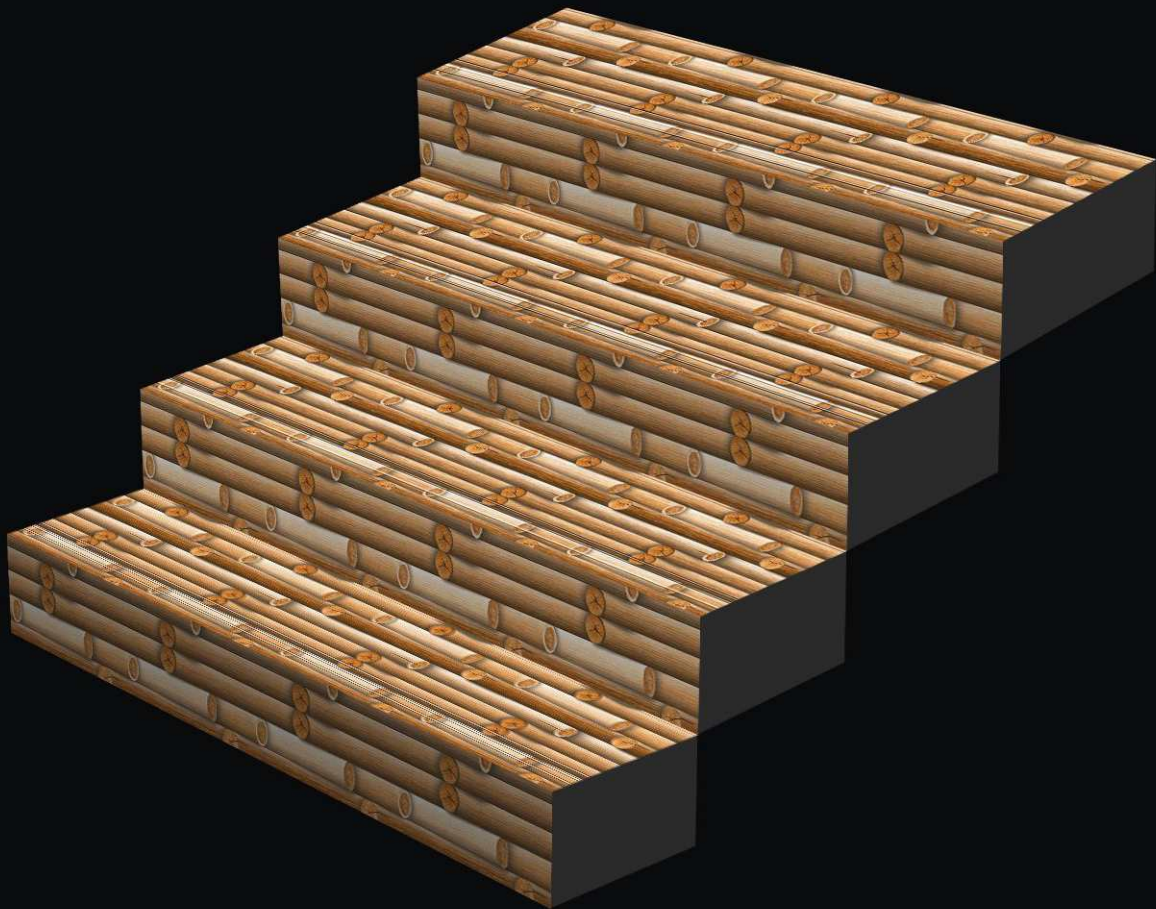

*Step Up & Rise With Us...*

307

STEP TILE

INTERIOR USE

WATER RESISTANT

SATIN RESISTANT

RANDOM

310

316

STEP TILE

INTERIOR USE

WATER RESISTANT

SATIN RESISTANT

RANDOM

## PACKING DETAILS

PRODUCT	SIZE	PISCES (Per Box)	THICKNESS (Approx)	WEIGHT (Per Box Approx)
Step	1200X300mm (4-Feet)	3.Pic.	11mm	24.5 kg.
Riser	1200X200mm (4-Feet)	3.Pic.	11mm	16.0 Kg.
Step	1000X300mm (3.25-Feet)	4.Pic.	11mm	28.0 Kg.
Riser	1000X200mm (3.25-Feet)	4.Pic.	11mm	18.8 Kg.
Step	900X300mm (3-Feet)	4.Pic.	11mm	24.4 Kg.
Riser	900X200mm (3-Feet)	4.Pic.	11mm	16.0 Kg.