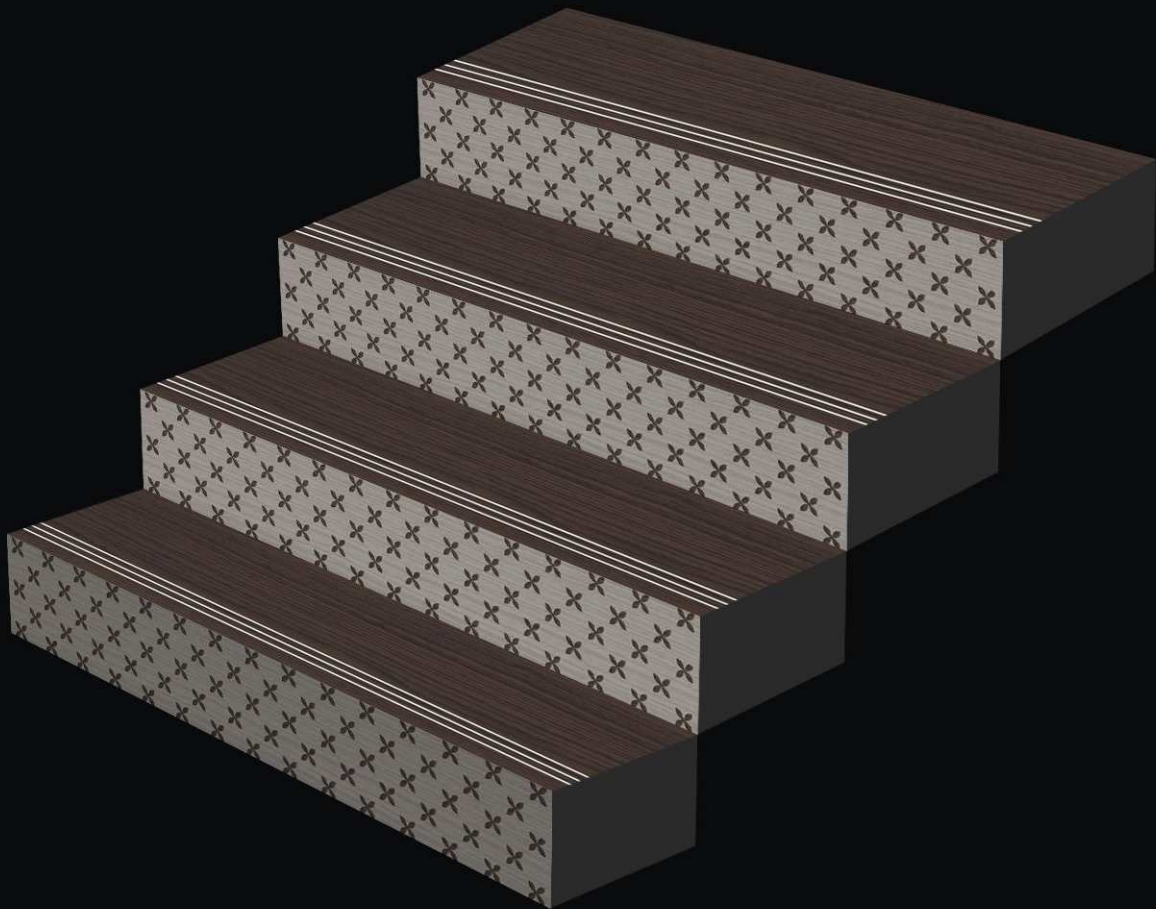

*Step Up & Rise With Us...*

307

STEP TILE

INTERIOR USE

WATER RESISTANT

SATIN RESISTANT

RANDOM

310

316

STEP TILE

INTERIOR USE

WATER RESISTANT

SATIN RESISTANT

RANDOM

## PACKING DETAILS

PRODUCT	SIZE	PISCES (Per Box)	THICKNESS (Approx)	WEIGHT (Per Box Approx)
Step	1200X300mm (4-Feet)	3.Pic.	11mm	24.5 kg.
Riser	1200X200mm (4-Feet)	3.Pic.	11mm	16.0 Kg.
Step	1000X300mm (3.25-Feet)	4.Pic.	11mm	28.0 Kg.
Riser	1000X200mm (3.25-Feet)	4.Pic.	11mm	18.8 Kg.
Step	900X300mm (3-Feet)	4.Pic.	11mm	24.4 Kg.
Riser	900X200mm (3-Feet)	4.Pic.	11mm	16.0 Kg.