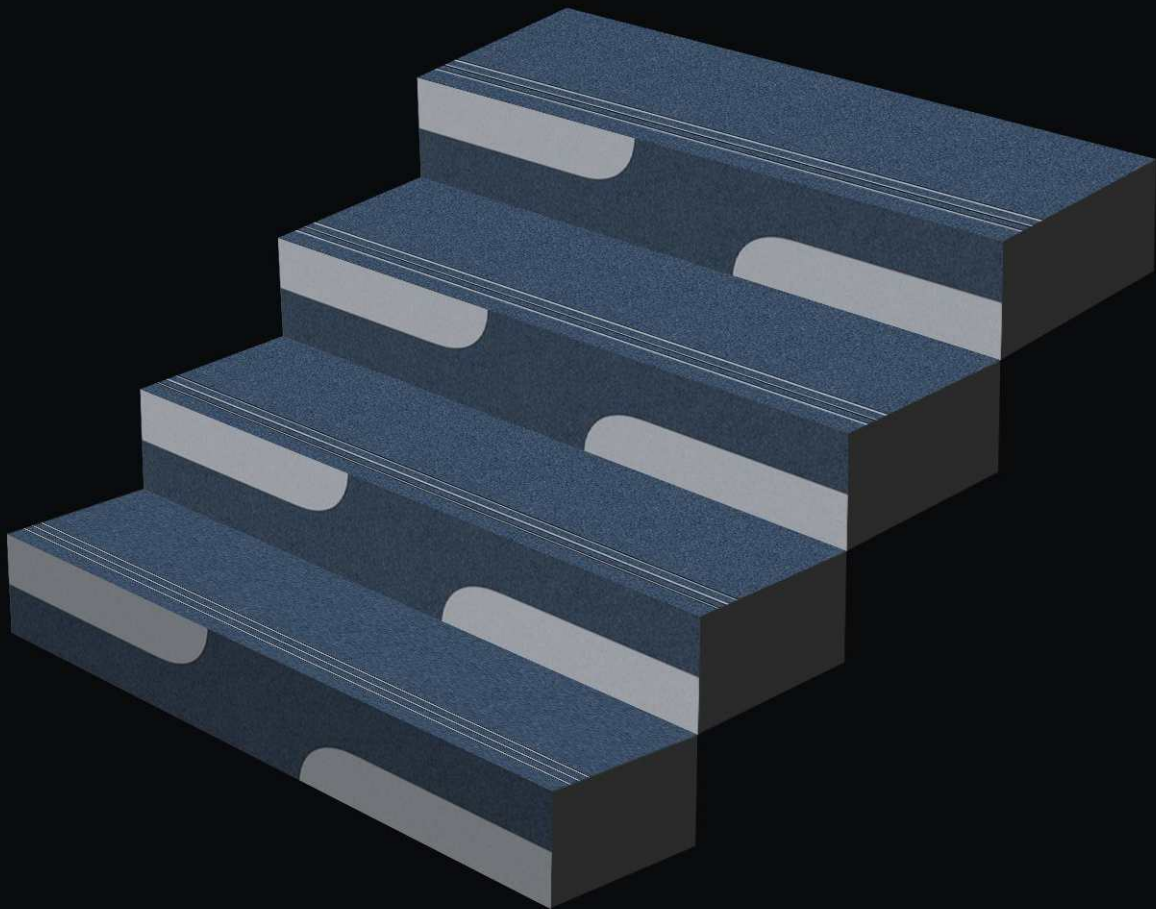

*Step Up & Rise With Us...*

307

STEP TILE

INTERIOR USE

WATER RESISTANT

SATIN RESISTANT

RANDOM

310

316

STEP TILE

INTERIOR USE

WATER RESISTANT

SATIN RESISTANT

RANDOM

## PACKING DETAILS

PRODUCT	SIZE	PISCES (Per Box)	THICKNESS (Approx)	WEIGHT (Per Box Approx)
Step	1200X300mm (4-Feet)	3.Pic.	11mm	24.5 kg.
Riser	1200X200mm (4-Feet)	3.Pic.	11mm	16.0 Kg.
Step	1000X300mm (3.25-Feet)	4.Pic.	11mm	28.0 Kg.
Riser	1000X200mm (3.25-Feet)	4.Pic.	11mm	18.8 Kg.
Step	900X300mm (3-Feet)	4.Pic.	11mm	24.4 Kg.
Riser	900X200mm (3-Feet)	4.Pic.	11mm	16.0 Kg.