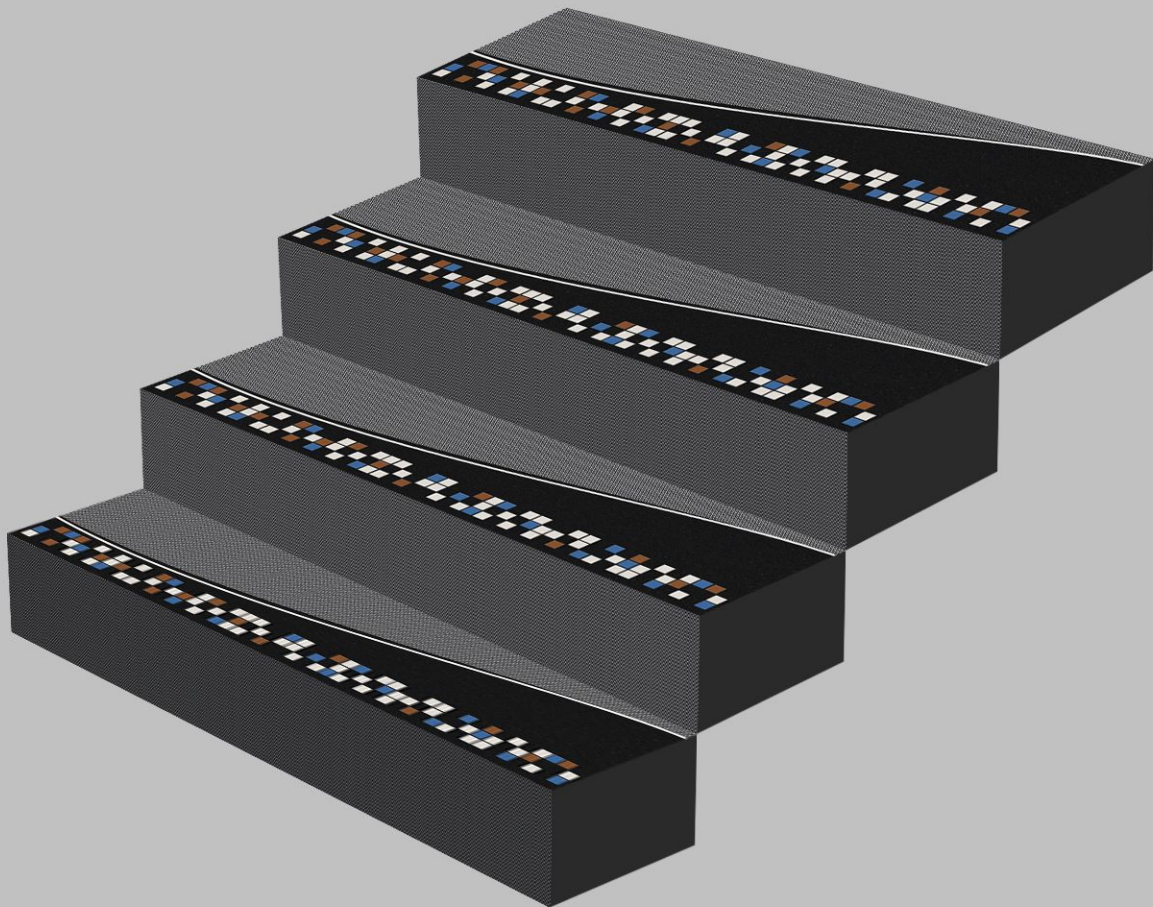

Step Up & Rise With Us...

P-303

STEP TILE

INTERIOR USE

WATER RESISTANT

SATIN RESISTANT

RANDOM

P-304

PACKING DETAILS

PRODUCT	SIZE	PISCES (Per Box)	THICKNESS (Approx)	WEIGHT (Per Box Approx)
Step	1200X300mm (4-Feet)	3.Pic.	11mm	24.5 kg.
Riser	1200X200mm (4-Feet)	3.Pic.	11mm	16.0 Kg.
Step	1000X300mm (3.25-Feet)	4.Pic.	11mm	28.0 Kg.
Riser	1000X200mm (3.25-Feet)	4.Pic.	11mm	18.8 Kg.
Step	900X300mm (3-Feet)	4.Pic.	11mm	24.4 Kg.
Riser	900X200mm (3-Feet)	4.Pic.	11mm	16.0 Kg.