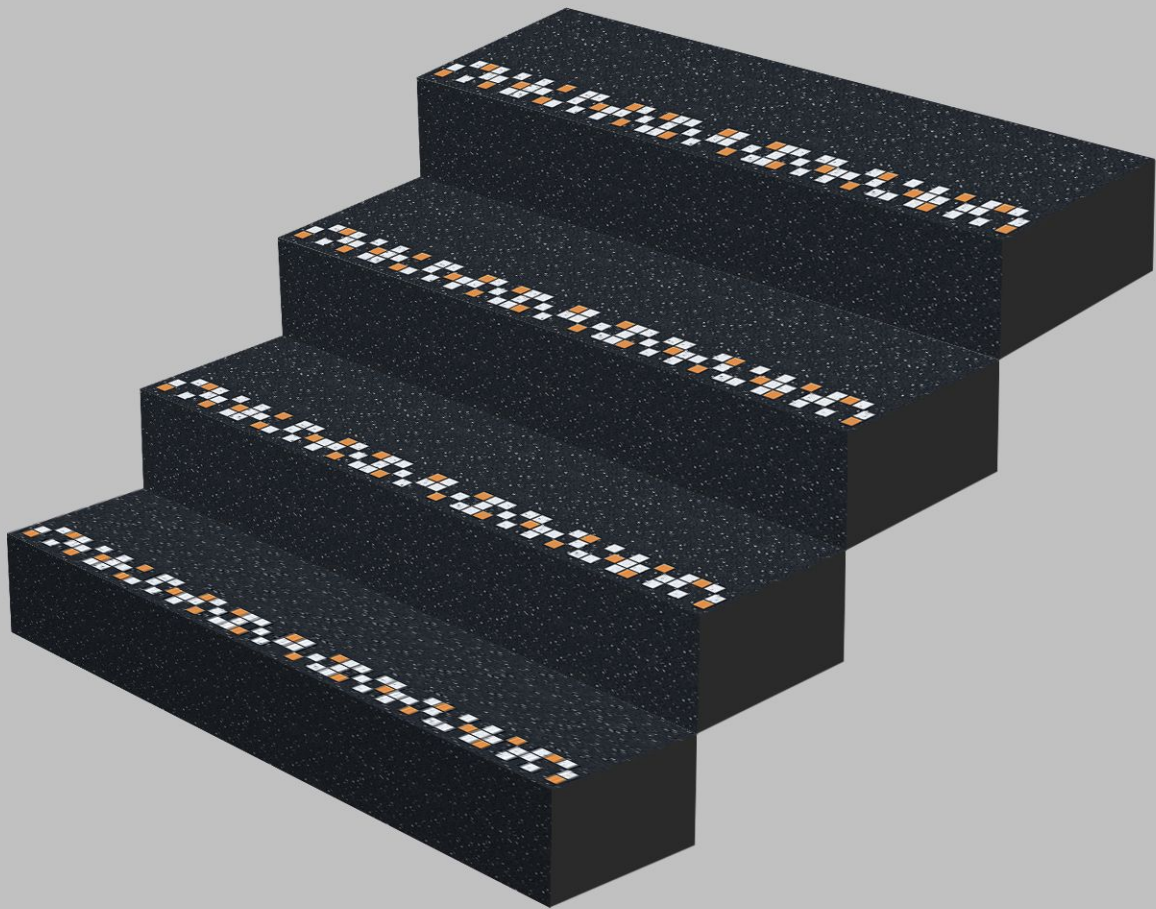

Step Up & Rise With Us...

P-303

STEP TILE

INTERIOR USE

WATER RESISTANT

SATIN RESISTANT

RANDOM

P-304

PACKING DETAILS

PRODUCT	SIZE	PISCES (Per Box)	THICKNESS (Approx)	WEIGHT (Per Box Approx)
Step	1200X300mm (4-Feet)	3.Pic.	11mm	24.5 kg.
Riser	1200X200mm (4-Feet)	3.Pic.	11mm	16.0 Kg.
Step	1000X300mm (3.25-Feet)	4.Pic.	11mm	28.0 Kg.
Riser	1000X200mm (3.25-Feet)	4.Pic.	11mm	18.8 Kg.
Step	900X300mm (3-Feet)	4.Pic.	11mm	24.4 Kg.
Riser	900X200mm (3-Feet)	4.Pic.	11mm	16.0 Kg.