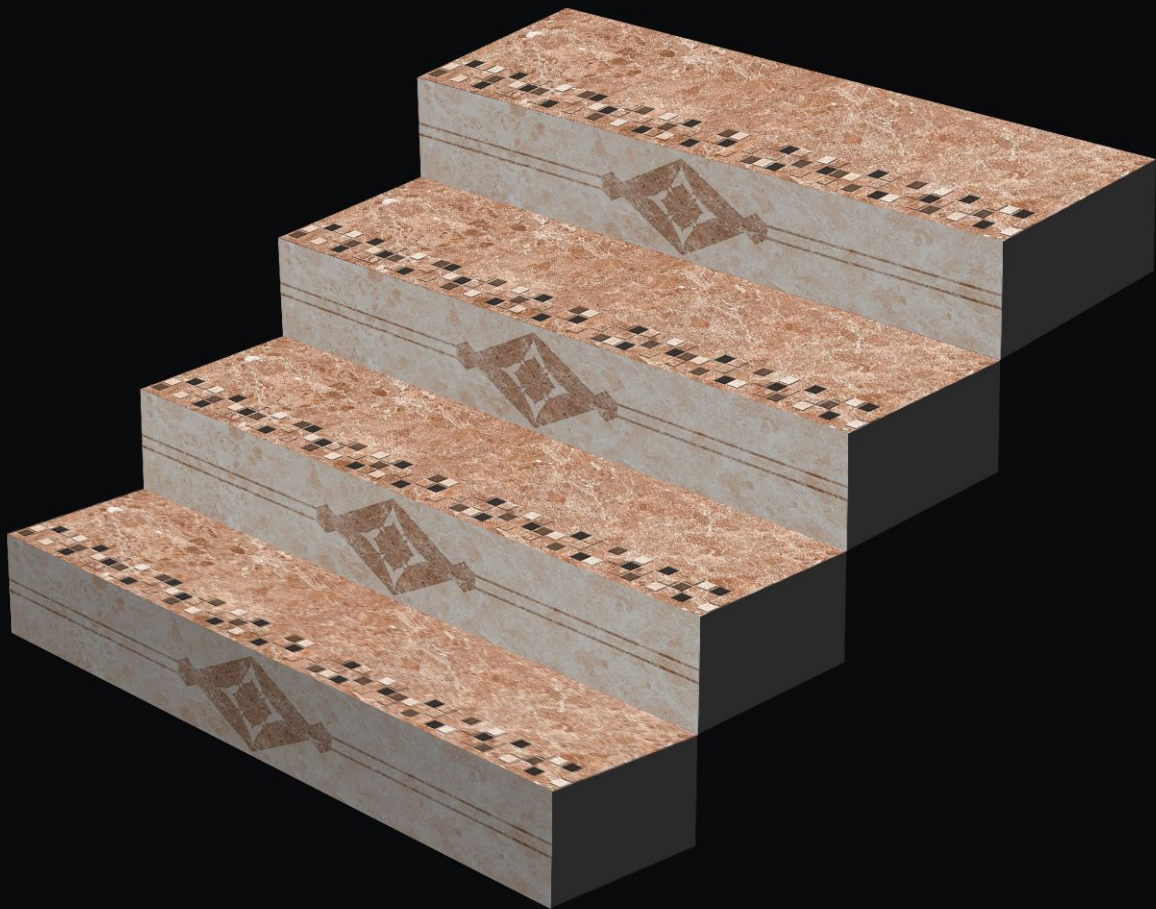

Step Up & Rise With Us...

P-303

STEP TILE

INTERIOR USE

WATER RESISTANT

SATIN RESISTANT

RANDOM

P-304

PACKING DETAILS

PRODUCT	SIZE	PISCES (Per Box)	THICKNESS (Approx)	WEIGHT (Per Box Approx)
Step	1200X300mm (4-Feet)	3.Pic.	11mm	24.5 kg.
Riser	1200X200mm (4-Feet)	3.Pic.	11mm	16.0 Kg.
Step	1000X300mm (3.25-Feet)	4.Pic.	11mm	28.0 Kg.
Riser	1000X200mm (3.25-Feet)	4.Pic.	11mm	18.8 Kg.
Step	900X300mm (3-Feet)	4.Pic.	11mm	24.4 Kg.
Riser	900X200mm (3-Feet)	4.Pic.	11mm	16.0 Kg.