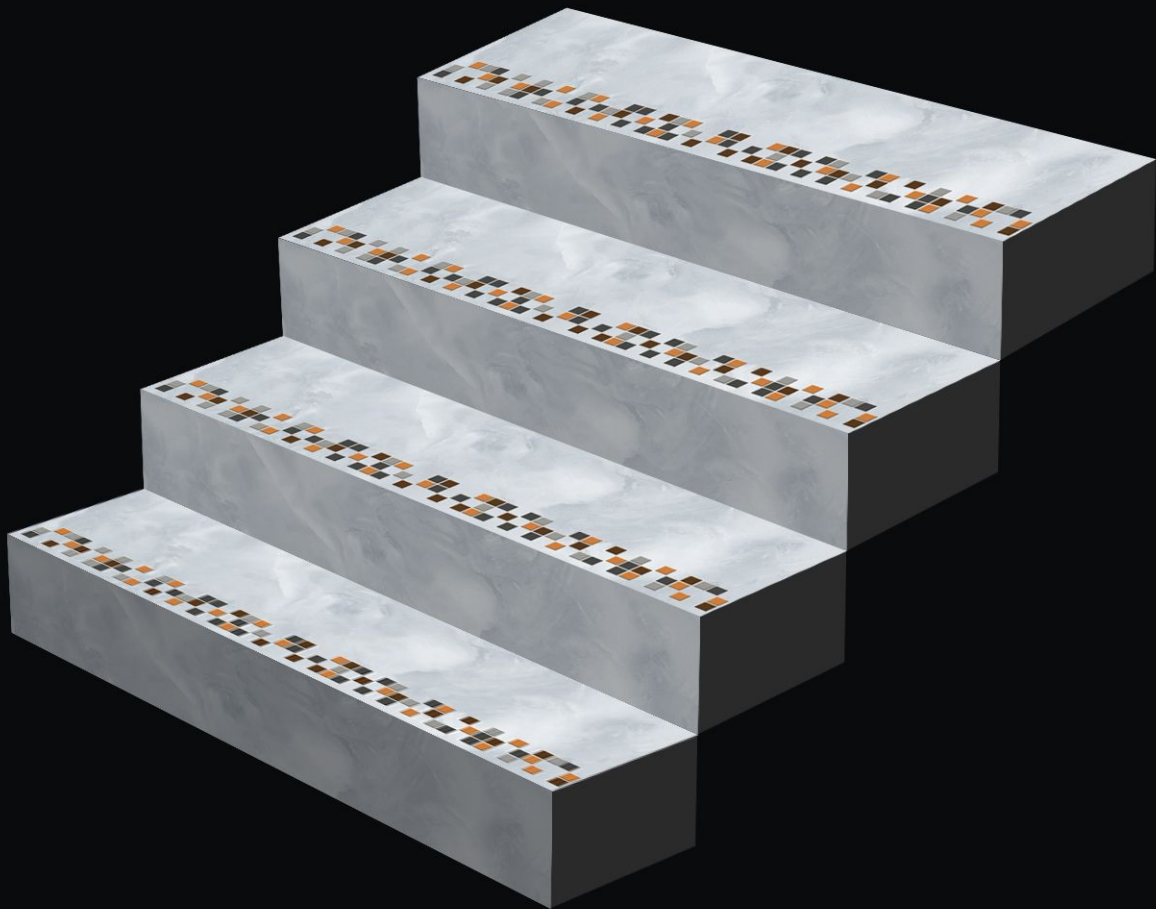

Step Up & Rise With Us...

P-303

STEP TILE

INTERIOR USE

WATER RESISTANT

SATIN RESISTANT

RANDOM

P-304

PACKING DETAILS

PRODUCT	SIZE	PISCES (Per Box)	THICKNESS (Approx)	WEIGHT (Per Box Approx)
Step	1200X300mm (4-Feet)	3.Pic.	11mm	24.5 kg.
Riser	1200X200mm (4-Feet)	3.Pic.	11mm	16.0 Kg.
Step	1000X300mm (3.25-Feet)	4.Pic.	11mm	28.0 Kg.
Riser	1000X200mm (3.25-Feet)	4.Pic.	11mm	18.8 Kg.
Step	900X300mm (3-Feet)	4.Pic.	11mm	24.4 Kg.
Riser	900X200mm (3-Feet)	4.Pic.	11mm	16.0 Kg.