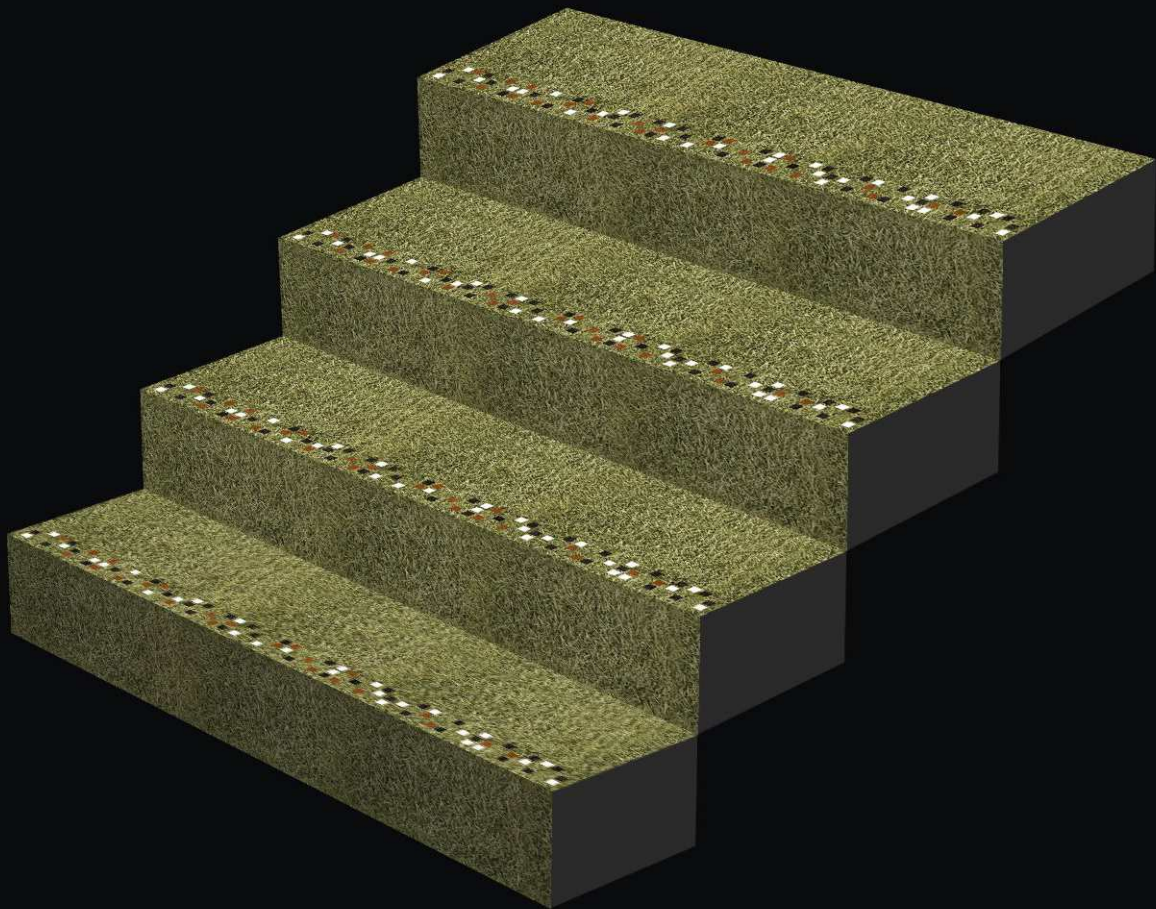

*Step Up & Rise With Us...*

P-106

## PACKING DETAILS

PRODUCT	SIZE	PISCES (Per Box)	THICKNESS (Approx)	WEIGHT (Per Box Approx)
Step	1200X300mm (4-Feet)	3.Pic.	11mm	24.5 kg.
Riser	1200X200mm (4-Feet)	3.Pic.	11mm	16.0 Kg.
Step	1000X300mm (3.25-Feet)	4.Pic.	11mm	28.0 Kg.
Riser	1000X200mm (3.25-Feet)	4.Pic.	11mm	18.8 Kg.
Step	900X300mm (3-Feet)	4.Pic.	11mm	24.4 Kg.
Riser	900X200mm (3-Feet)	4.Pic.	11mm	16.0 Kg.