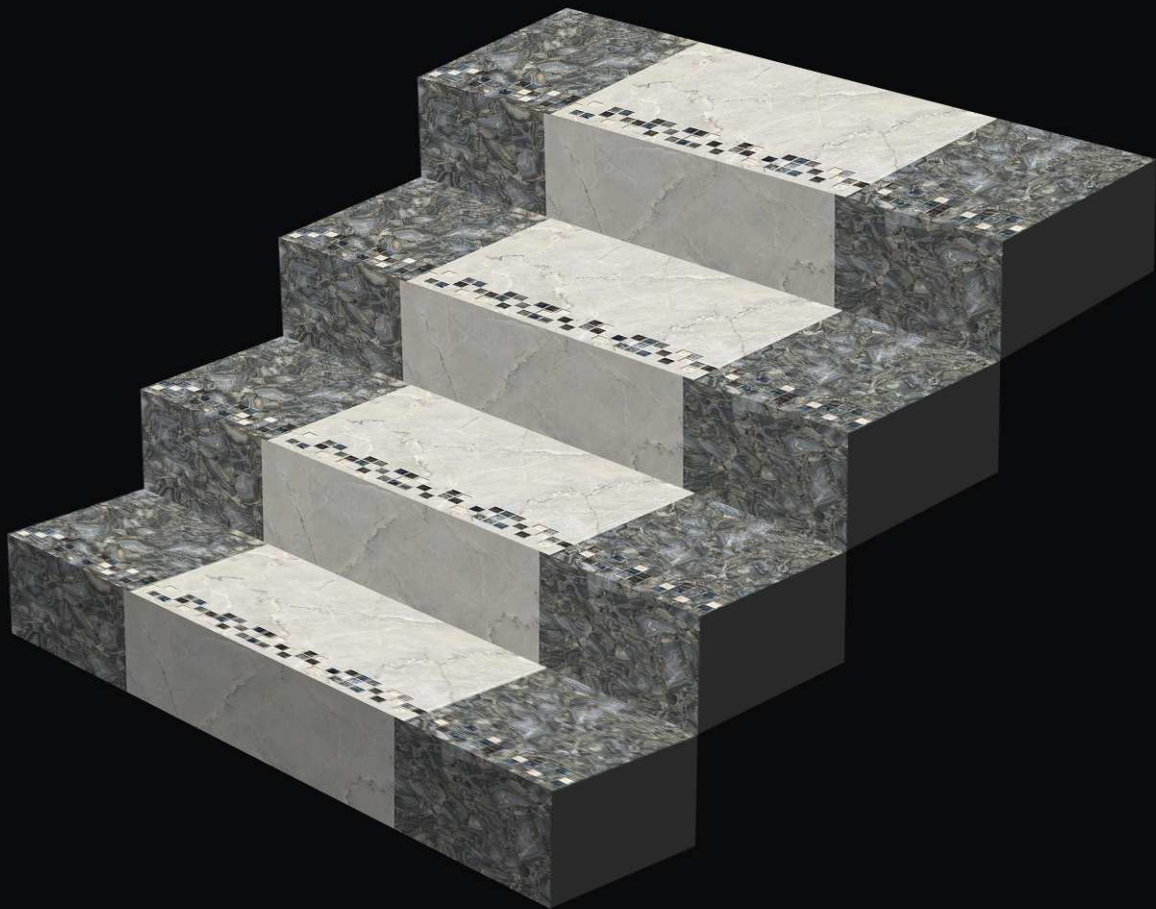

*Step Up & Rise With Us...*

P-106

## PACKING DETAILS

PRODUCT	SIZE	PISCES (Per Box)	THICKNESS (Approx)	WEIGHT (Per Box Approx)
Step	1200X300mm (4-Feet)	3.Pic.	11mm	24.5 kg.
Riser	1200X200mm (4-Feet)	3.Pic.	11mm	16.0 Kg.
Step	1000X300mm (3.25-Feet)	4.Pic.	11mm	28.0 Kg.
Riser	1000X200mm (3.25-Feet)	4.Pic.	11mm	18.8 Kg.
Step	900X300mm (3-Feet)	4.Pic.	11mm	24.4 Kg.
Riser	900X200mm (3-Feet)	4.Pic.	11mm	16.0 Kg.