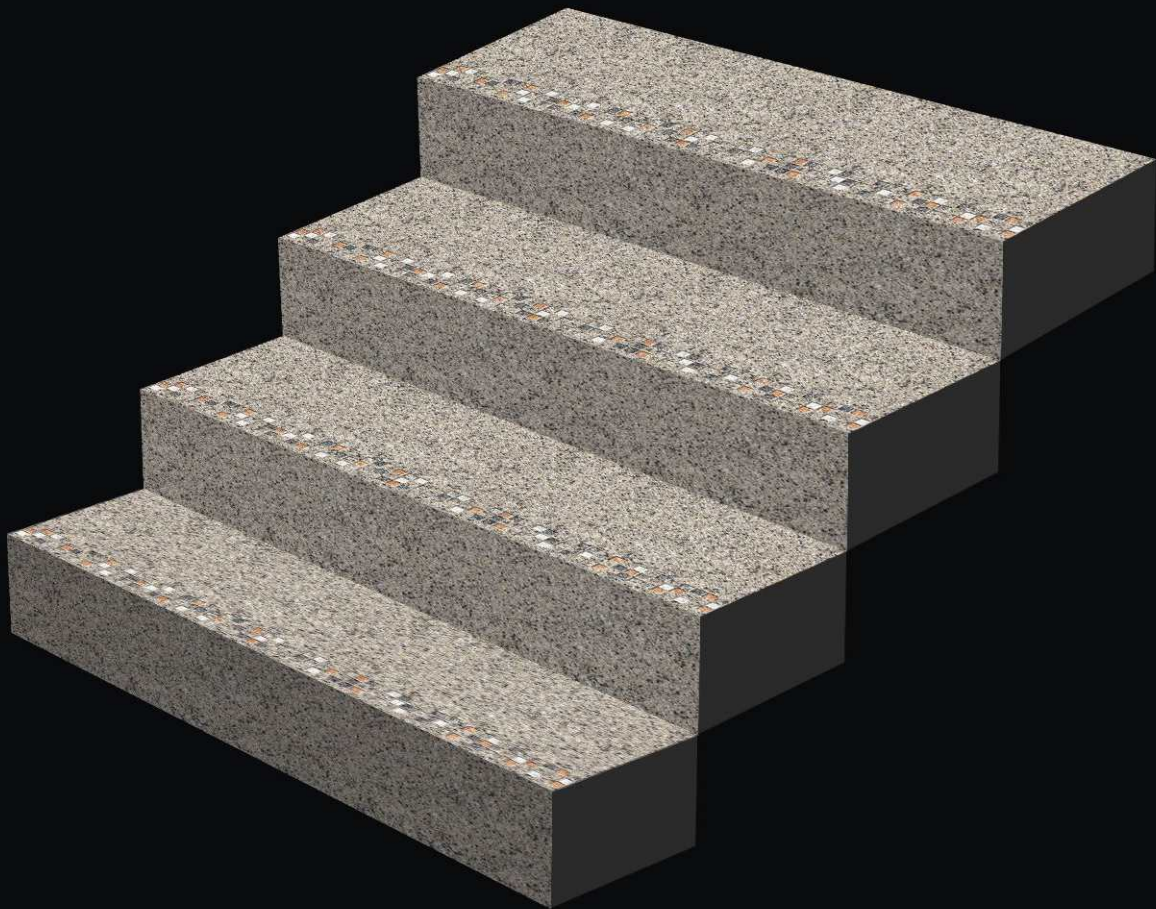

*Step Up & Rise With Us...*

P-106

## PACKING DETAILS

PRODUCT	SIZE	PISCES (Per Box)	THICKNESS (Approx)	WEIGHT (Per Box Approx)
Step	1200X300mm (4-Feet)	3.Pic.	11mm	24.5 kg.
Riser	1200X200mm (4-Feet)	3.Pic.	11mm	16.0 Kg.
Step	1000X300mm (3.25-Feet)	4.Pic.	11mm	28.0 Kg.
Riser	1000X200mm (3.25-Feet)	4.Pic.	11mm	18.8 Kg.
Step	900X300mm (3-Feet)	4.Pic.	11mm	24.4 Kg.
Riser	900X200mm (3-Feet)	4.Pic.	11mm	16.0 Kg.