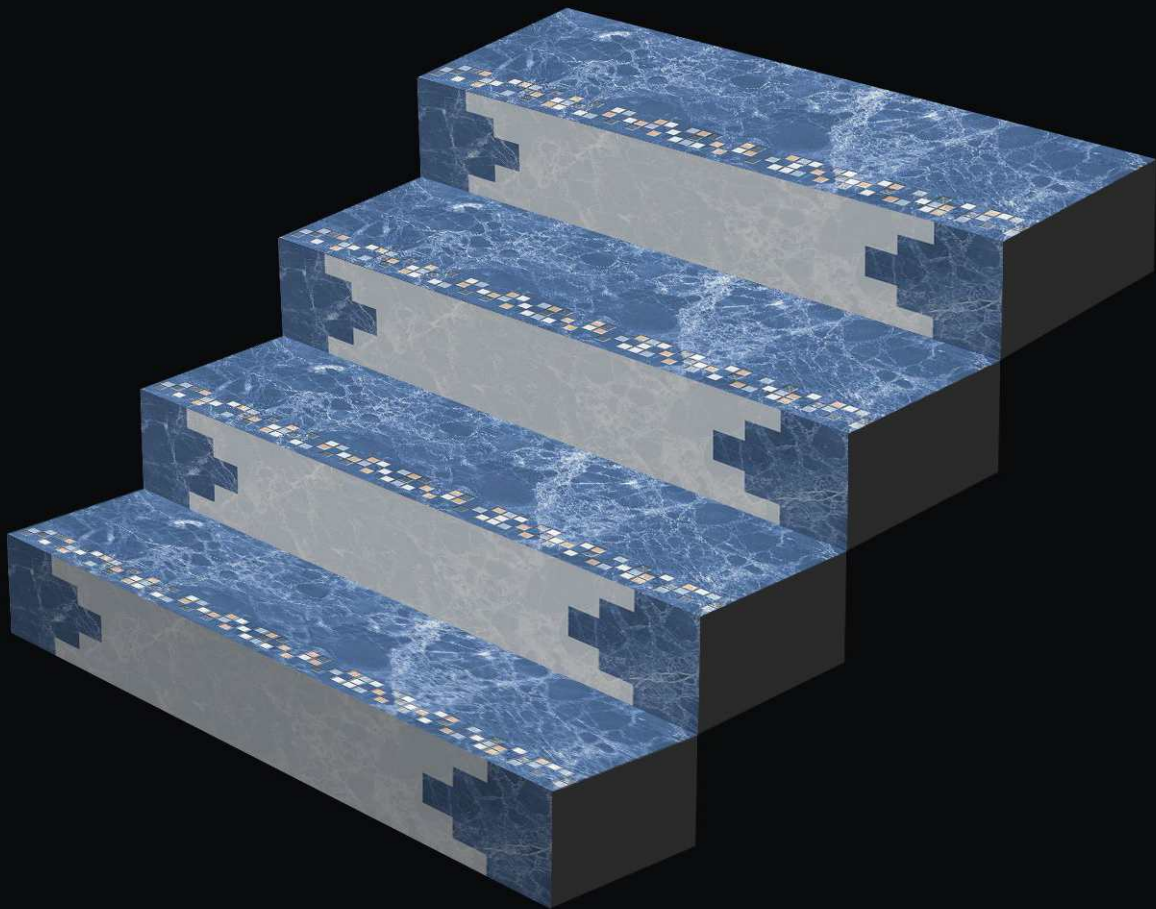

*Step Up & Rise With Us...*

P-106

## PACKING DETAILS

PRODUCT	SIZE	PISCES (Per Box)	THICKNESS (Approx)	WEIGHT (Per Box Approx)
Step	1200X300mm (4-Feet)	3.Pic.	11mm	24.5 kg.
Riser	1200X200mm (4-Feet)	3.Pic.	11mm	16.0 Kg.
Step	1000X300mm (3.25-Feet)	4.Pic.	11mm	28.0 Kg.
Riser	1000X200mm (3.25-Feet)	4.Pic.	11mm	18.8 Kg.
Step	900X300mm (3-Feet)	4.Pic.	11mm	24.4 Kg.
Riser	900X200mm (3-Feet)	4.Pic.	11mm	16.0 Kg.