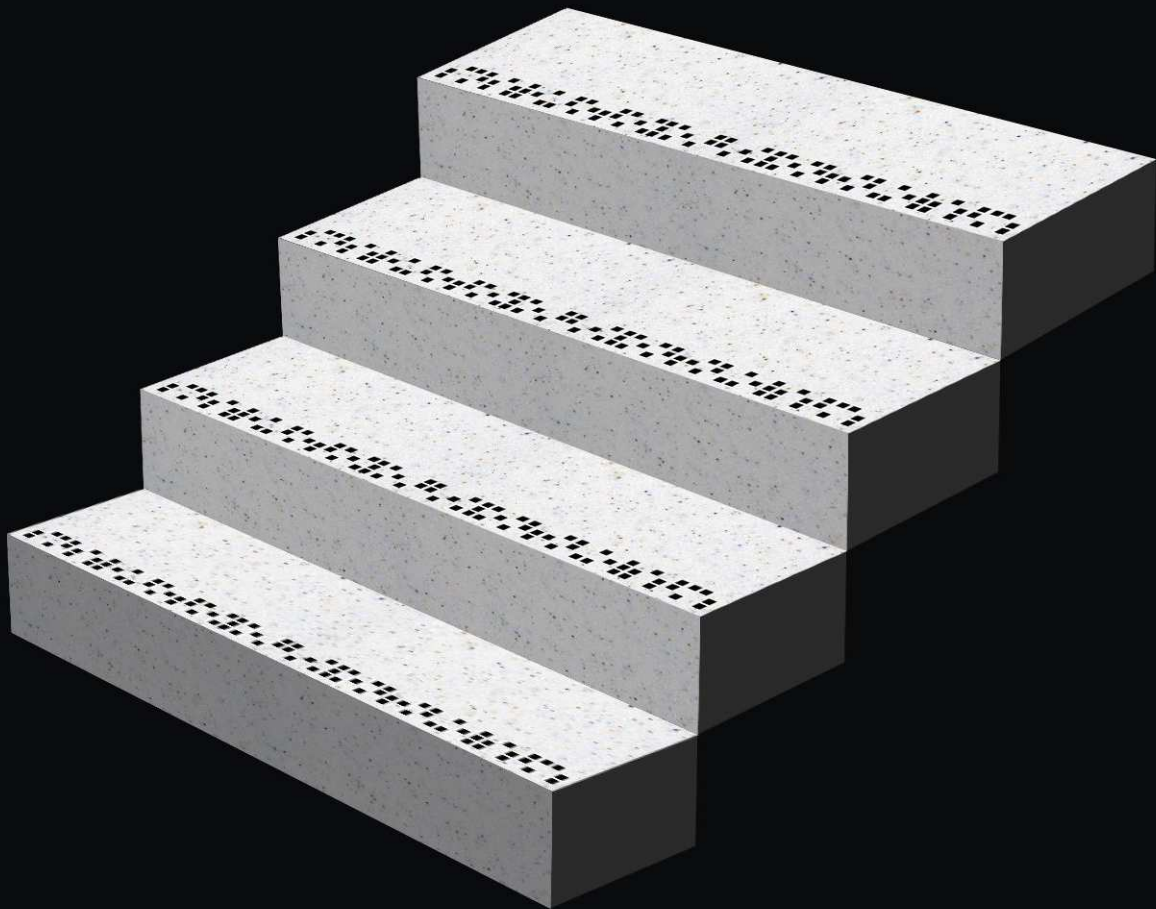

*Step Up & Rise With Us...*

P-106

## PACKING DETAILS

PRODUCT	SIZE	PISCES (Per Box)	THICKNESS (Approx)	WEIGHT (Per Box Approx)
Step	1200X300mm (4-Feet)	3.Pic.	11mm	24.5 kg.
Riser	1200X200mm (4-Feet)	3.Pic.	11mm	16.0 Kg.
Step	1000X300mm (3.25-Feet)	4.Pic.	11mm	28.0 Kg.
Riser	1000X200mm (3.25-Feet)	4.Pic.	11mm	18.8 Kg.
Step	900X300mm (3-Feet)	4.Pic.	11mm	24.4 Kg.
Riser	900X200mm (3-Feet)	4.Pic.	11mm	16.0 Kg.