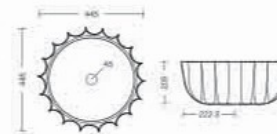

Oracle | BT-23

Table Top Basin
L400 W400 H143mm

Vita | BT-24

Table Top Basin
L323 W455 H123mm

Banli | BT-27

Table Top Basin
L370 W470 H120mm

Sem | BT-18

Table Top Basin
L395 W630 H130mm

Table top basin

Grace | BT-21

Table Top Basin
L410 W595 H115mm

Sent | BT-28

Table Top Basin
L420 W416 H133mm

Heart | BT-29

Table Top Basin
L405 W480 H106mm

Nova | BT-25

Table Top Basin
L375 W603 H125mm

Garlic | BT-34

Table Top Basin
L445 W445 H205mm

Book | BT-35

Table Top Basin
L416 W595 H160mm

Ozon BT-36

Table Top Basin
L460 W460 H160mm

Table top basin