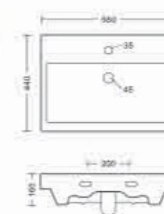

Vision | BUJB-08

Wash Basin
L440 W560 H160mm