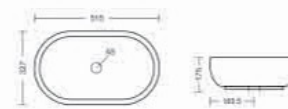

Swim | BT-42

Table Top Basin
L385 W465 H137mm

Rlia | BT-44

Table Top Basin
L445 W445 H138mm

Elite | BT-45

Table Top Basin
L395 W550 H112mm

Canova | BT-46

Table Top Basin
L335 W415 H130mm

Brio | BT-47

Table Top Basin
L327 W515 H175mm

Table top basin

Techno BT-48

Table Top Basin
L410 W535 H135mm

Oscar BT-49

Table Top Basin
L410 W520 H130mm

Metro BT-50

Table Top Basin
L380 W380 H109mm

Stilo BT-39

Table Top Basin
L400 W400 H150mm

Hexagon BT-43

Table Top Basin
L360 W550 H130mm

Art basins

Alvona | PD-013

Art Basin L410 W410 H150mm + Pedestal L265 W265 H670mm