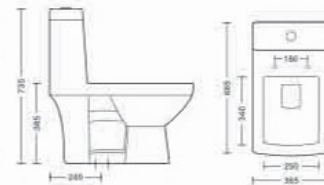

Two piece closet

Tessa | BOP-11

One Piece Closet - Washdown
With Soft Close Seat Cover & Dual Flush
L685 W365 H735mm
S Trap - 240mm