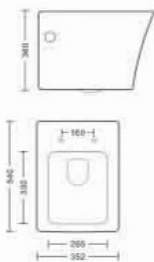

Wall Hung
With Soft Close Seat Cover
L540 W352 H360mm