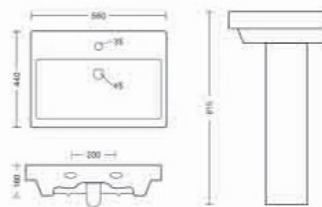

Vision BUJB-08 + BPD-04

Basin + Pedestal
L440 W560 H815mm