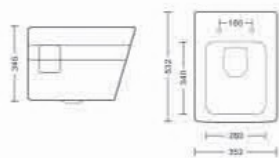

Altis | BUJ-10

Wall Hung
With Soft Close Seat Cover
L530 W342 H352mm

Vool | BW-14

Wall Hung
With Soft Close Seat Cover
L532 W352 H345mm

John | BW-15

Wall Hung - Rimless
With Soft Close Seat Cover
L500 W340 H330mm