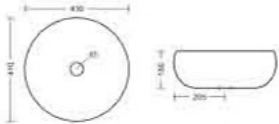

Table Top Art Basin
L410 W410 H150mm

Mona | 1072-84