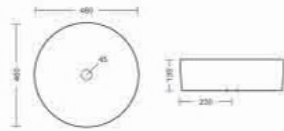

Table Top Basin
L310 W495 H145mm

Milano | BT-06

Table Top Basin
L345 W610 H110mm

Glory | BT-11

Table Top Basin
L360 W360 H120mm

Well | BT-12

Table Top Basin
L495 W495 H130mm

Table top basin

Oval | BT-09

Table Top Basin
L398 W398 H120mm

Slim | BT-13

Table Top Basin
L425 W425 H105mm

Lemon | BT-14

Table Top Basin
L465 W465 H160mm

Servo | BT-15

 Table Top Basin
 L460 W460 H135mm