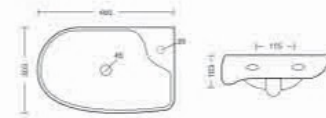

Wash Basin
L303 W460 H163mm