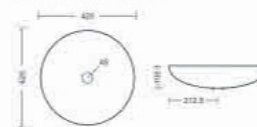

Table Top Basin
L425 W425 H105mm

Lemon | BT-14