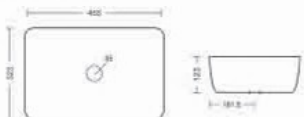

Table Top Basin
L323 W455 H123mm

Banli | BT-27