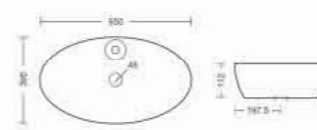

Swim | BT-42

Table Top Basin
L385 W465 H137mm

Rlia | BT-44

Table Top Basin
L445 W445 H138mm

Elite | BT-45

Table Top Basin
L395 W550 H112mm

Canova | BT-46

Table Top Basin
L335 W415 H130mm