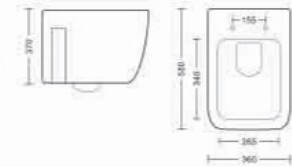

Wall Hung
With Soft Close Seat Cover
L550 W360 H370mm