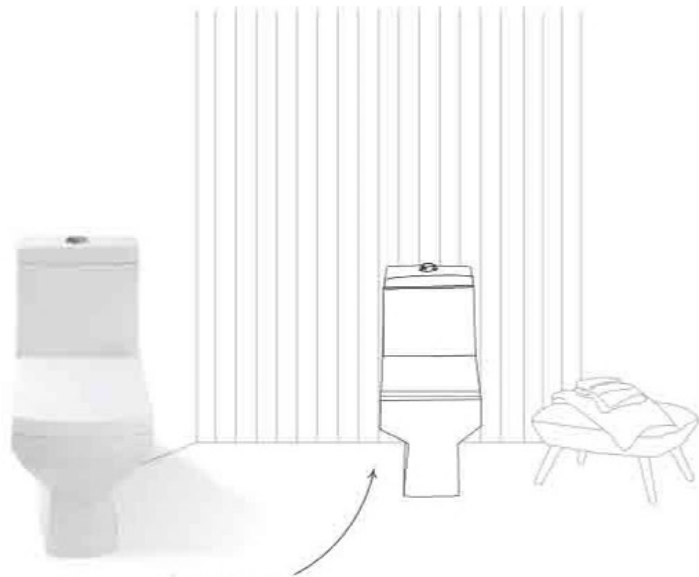

One piece closet

Cura | BOP-05

One Piece Closet - Washdown
With Soft Close Seal Cover & Dual Flush
L700 W365 H730mm
S Trap - 230mm / P Trap - 180mm