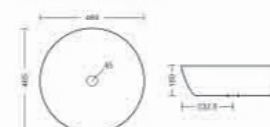

Table Top Basin
L310 W495 H145mm

Milano | BT-06

Table Top Basin
L345 W610 H110mm

Glory | BT-11

Table Top Basin
L360 W360 H120mm

Well | BT-12

Table Top Basin
L495 W495 H130mm

Table top basin

Oval | BT-09

Table Top Basin
L398 W398 H120mm

Slim | BT-13

Table Top Basin
L425 W425 H105mm

Lemon | BT-14

Table Top Basin
L465 W465 H160mm

Servo | BT-15

 Table Top Basin
 L460 W460 H135mm