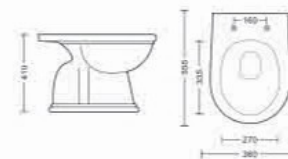

ELUC Concealed - S Trap
Normal Seat Cover
L555 W360 H410mm

Oxy | BE-6