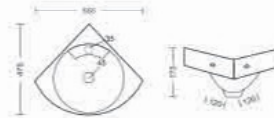

Wash Basin
L330 W520 H170mm

Fez | BLUB-15

Wash Basin
L315 W455 H140mm

Comfort | BLUB-10

Wash Basin
L405 W548 H220mm

Shine | BLUB-01

Wash Basin
L475 W565 H175mm

Quva | BLUB-09