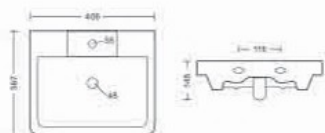

Classic | BUJB-06

Wash Basin
L440 W540 H220mm

Vision | BUJB-08

Wash Basin
L440 W560 H160mm

Urban | BUJB-12

Wash Basin
L367 W406 H145mm

Gravity | BUJB-03

Wash Basin
L462 W623 H170mm