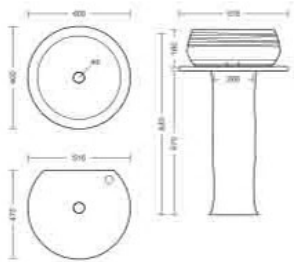

Tjana | PD-02

Art Basin
L400 W400 H150mm
Plate
L516 W475 H10mm
Pedestal
L265 W265 H670mm