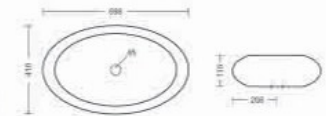

Parker | BT-16

 Table Top Basin
 L395 W395 H160mm

Qube | BT-19

 Table Top Basin
 L415 W415 H110mm

Victoria | BT-22

 Table Top Basin
 L585 W600 H120mm

Oge | BT-17

Table Top Basin
L400 W555 H110mm

Oracle | BT-23

Table Top Basin
L400 W400 H143mm

Vita | BT-24

Table Top Basin
L323 W455 H123mm

Banli | BT-27

Table Top Basin
L370 W470 H120mm

Sem | BT-18

Table Top Basin
L395 W630 H130mm

Table top basin

Grace | BT-21

Table Top Basin
L410 W595 H115mm

Sent | BT-28

Table Top Basin
L420 W416 H133mm

Heart | BT-29

Table Top Basin
L405 W480 H106mm

Nova | BT-25