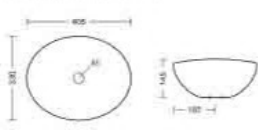

Table Top Art Basin
L406 W330 H146mm

Alvo | 171