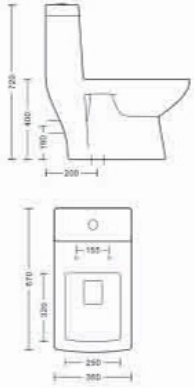

DUAL FLUSH TECHNOLOGY

Moon | BOP-01

One Piece Closet - Rimless - Siphonic 40
With Soft Close Seat Cover & Dual Flush
L710 W365 H722mm
S Trap - 230mm

Camel | BOP-03

One Piece Closet - Rimless - Siphonic Tornado
With Soft Close Seat Cover & Dual Flush
L670 W360 H745mm
S Trap - 300mm

Crisil | BOP-09

One Piece Closet - Washdown
 With Soft Close Seat Cover & Dual Flush
 L670 W350 H720mm
 S Trap - 200mm / P Trap - 180mm

Cellou | BOP-04

One Piece Closet - Washdown
 With Soft Close Seat Cover & Dual Flush
 L615 W350 H770mm
 S Trap - 240mm