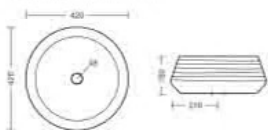

Hexa | 138

Table Top Art Basin
L420 W420 H160mm

Art basin

Arna | RS-057

Table Top Art Basin
L380 W380 H150mm

Roma | 1328

Table Top Art Basin
L465 W320 H136mm

Halen | RS 1146-WB

Table Top Art Basin
L420 W420 H150mm

Mini | 1101-BL

Table Top Art Basin
L406 W330 H146mm

Alvo | 171

Table Top Art Basin
L380 W380 H130mm

Art basin

Pinara | 169

Table Top Art Basin
L380 W380 H130mm