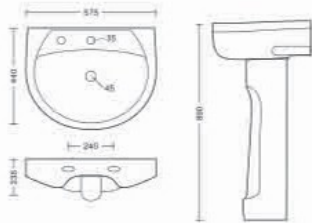

Basin + Pedestal
L420 W560 H800mm

Edge | BUJB-22 + BPD-01

Basin + Pedestal
L480 W590 H925mm

Sarina | BUJB-22 + BPD-07

Basin + Pedestal
L480 W590 H925mm

Pedestal basin

Dock BUJB-23 + BPD-06

Basin + Pedestal
L440 W575 H890mm