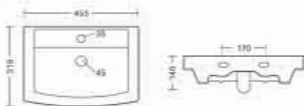

Wash Basin
L315 W455 H140mm

Comfort | BLUB-10