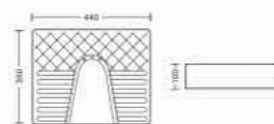

Squatting Urinal
L350 W440 H100mm

Wit 20° 20° Crisso Pan