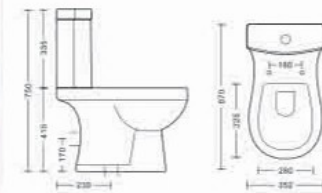

Two piece

Two piece closet

Tessa | BOP-11

One Piece Closet - Washdown
 With Soft Close Seat Cover & Dual Flush
 L685 W365 H735mm
 S Trap - 240mm

Cat | BTP-01

Two Piece Closet - Washdown
 With Soft Close Seat Cover & Dual Flush Cistern
 L670 W352 H750mm
 S Trap - 230mm / P Trap - 170mm