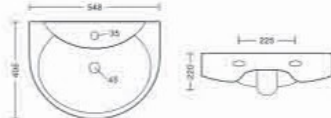

Wash Basin
L330 W520 H170mm

Fez | BLUB-15

Wash Basin
L315 W455 H140mm

Comfort | BLUB-10

Wash Basin
L405 W548 H220mm

Shine | BLUB-01

Wash Basin
L475 W565 H175mm

Quva | BLUB-09