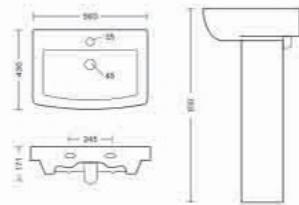

Basin + Pedestal
L420 W560 H800mm

Edge | BUJB-22 + BPD-01

Basin + Pedestal
L480 W590 H925mm

Sarina | BUJB-22 + BPD-07

Basin + Pedestal
L480 W590 H925mm

Pedestal basin

Dock BUJB-23 + BPD-06

Basin + Pedestal
L440 W575 H890mm

Comfort BUJB-10 + BPD-02

Basin + Pedestal
L405 W548 H830mm

Vision BUJB-08 + BPD-04

Basin + Pedestal
L440 W560 H815mm

Self BUJB-11 + BPD-02

Basin + Pedestal
L440 W560 H830mm

Herry BUJB-13 + BPD-05

Basin + Pedestal
L430 W560 H830mm