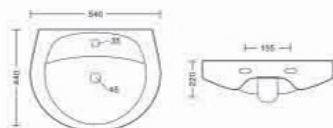

Classic | BUJB-06

Wash Basin
L440 W540 H220mm