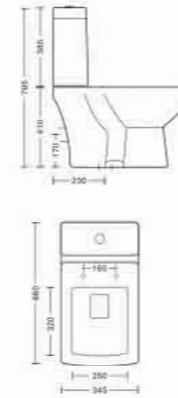

Eva | BTP-03

Two Piece Closet - Washdown
With Soft Close Seat Cover
& Dual Flush Cistern
L660 W345 H795mm
S Trap - 230mm / P Trap - 170mm