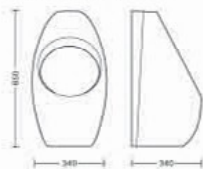

Lovina BU-03

Urinal
L230 W280 H506mm

Pool BU-01

Urinal
L250 W350 H430mm

Stark BU-04

Urinal
L340 W340 H650mm

Link C.T. Pan

Squatting Pan
L510 W405 H150mm