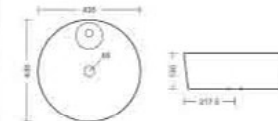

Mythos | 1340-UB

Table Top Art Basin
L370 W400 H155mm

Port | 1.76

Table Top Art Basin
L490 W390 H140mm

Jenny | 1347-DB

Table Top Art Basin
L430 W430 H135mm

Riva | 1066-BRG

Table Top Art Basin
L435 W435 H130mm