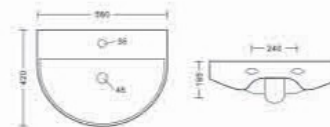

Wash Basin
L420 W560 H185mm