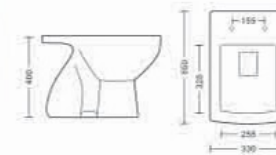

Replay | BA-01

ELUC - Anglo
Normal Seat Cover
L570 W360 H395mm

Droplet | BE-1

ELUC - S Trap / P Trap
Normal Seat Cover
L540 W360 H400mm

lq | BE-03

ELUC Concealed - S Trap
Normal Seat Cover
L550 W330 H400mm