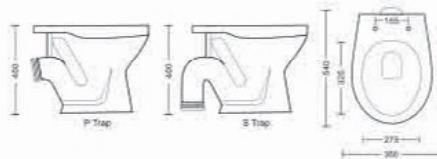

ELUC - S Trap / P Trap
Normal Seat Cover
L540 W360 H400mm

lq | BE-03