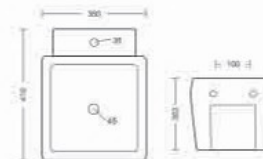

Wash Basin
L420 W560 H185mm

Wash basin

Kor BUJB-18

Wash Basin
L480 W475 H160mm

Spy BUJB-19

Wash Basin
L410 W350 H352mm

Jace | BUJB-20

Wash Basin
L310 W395 H143mm