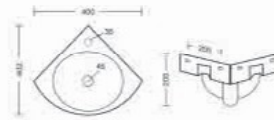

Viena | BUJB-02

Wash Basin
L320 W458 H230mm

Wash basin

Gold | BLUB-16

Wash Basin
L365 W475 H180mm

Olo | BLUB-17

Wash Basin
L402 W400 H205mm

Vento | BLUB-07