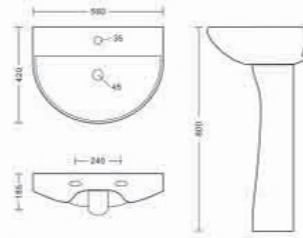

Basin + Pedestal
L420 W560 H800mm

Edge | BUJB-22 + BPD-01

Basin + Pedestal
L480 W590 H925mm

Sarina | BUJB-22 + BPD-07

Basin + Pedestal
L480 W590 H925mm

Pedestal basin

Dock BUJB-23 + BPD-06

Basin + Pedestal
L440 W575 H890mm