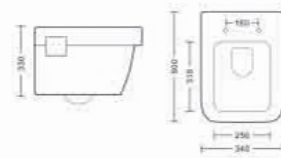

Altis | BUJ-10

Wall Hung
With Soft Close Seat Cover
L530 W342 H352mm

Vool | BW-14

Wall Hung
With Soft Close Seat Cover
L532 W352 H345mm

John | BW-15

Wall Hung - Rimless
With Soft Close Seat Cover
L500 W340 H330mm