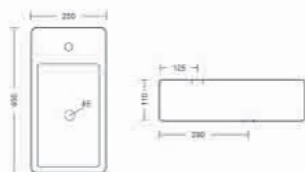

Table Top Basin
L420 W420 H140mm

Lotus | BT-05

Table Top Basin
L335 W415 H135mm

Compact | BT-07

Table Top Basin
L260 W480 H110mm

Sofi | BT-03

Table Top Basin
L370 W515 H140mm

Slice | BT-05

Table Top Basin
L310 W495 H145mm

Milano | BT-06

Table Top Basin
L345 W610 H110mm

Glory | BT-11

Table Top Basin
L360 W360 H120mm

Well | BT-12

Table Top Basin
L495 W495 H130mm

Table top basin