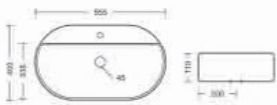

Table Top Basin
L310 W495 H145mm

Milano | BT-06

Table Top Basin
L345 W610 H110mm

Glory | BT-11

Table Top Basin
L360 W360 H120mm

Well | BT-12

Table Top Basin
L495 W495 H130mm

Table top basin

Oval | BT-09

Table Top Basin
L398 W398 H120mm

Slim | BT-13

Table Top Basin
L425 W425 H105mm

Lemon | BT-14

Table Top Basin
L465 W465 H160mm

Servo | BT-15

 Table Top Basin
 L460 W460 H135mm

Parker | BT-16

 Table Top Basin
 L395 W395 H160mm

Qube | BT-19

 Table Top Basin
 L415 W415 H110mm

Victoria | BT-22

 Table Top Basin
 L585 W600 H120mm

Oge | BT-17

Table Top Basin
L400 W555 H110mm