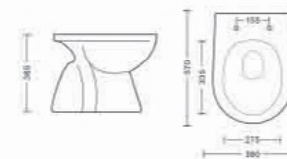

ELUC Concealed - S Trap
Normal Seat Cover
L570 W360 H385mm

Mixture | BE-02