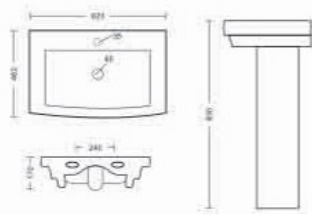

Basin + Pedestal
L462 W623 H830mm