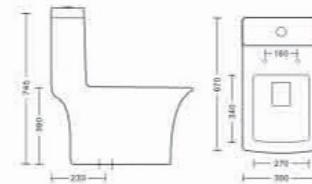

DUAL FLUSH TECHNOLOGY

Moon | BOP-01

One Piece Closet - Rimless - Siphonic 40
With Soft Close Seat Cover & Dual Flush
L710 W365 H722mm
S Trap - 230mm

Camel | BOP-03

One Piece Closet - Rimless - Siphonic Tornado
With Soft Close Seat Cover & Dual Flush
L670 W360 H745mm
S Trap - 300mm