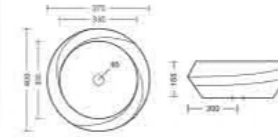

Mythos | 1340-UB

Table Top Art Basin
L370 W400 H155mm