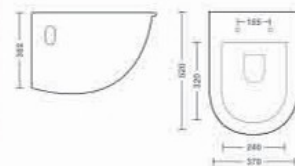

Wall Hung
With Soft Close Seat Cover
L520 W370 H352mm

Alice | BU-07