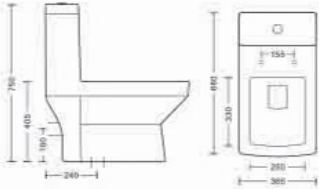

Sara | BOP-13

One Piece Closet - Washdown
With Soft Close Seat Cover & Dual Flush
L680 W365 H750mm
S Trap - 240mm / P Trap - 180mm