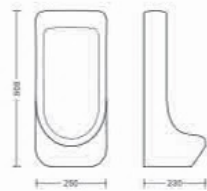

Replay | BA-01

ELUC - Anglo
Normal Seat Cover
L570 W360 H395mm

Droplet | BE-1

ELUC - S Trap / P Trap
Normal Seat Cover
L540 W360 H400mm

lq | BE-03

ELUC Concealed - S Trap
Normal Seat Cover
L550 W330 H400mm

Royal | BE-05

ELUC Concealed - S Trap
Normal Seat Cover
L555 W360 H410mm

Oxy | BE-6

ELUC Concealed - S Trap
Normal Seat Cover
L570 W360 H385mm

Mixture | BE-02

ELUC - S Trap
Normal Seat Cover
L555 W360 H410mm

Lovina BU-03

Urinal
L230 W280 H506mm

Pool BU-01

Urinal
L250 W350 H430mm

Stark BU-04

Urinal
L340 W340 H650mm

Link C.T. Pan

Squatting Pan
L510 W405 H150mm