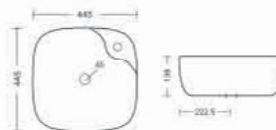

Rudi BT-26

Table Top Basin
L370 W495 H136mm

Unique BT-37

Table Top Basin
L495 W405 H120mm

Rama | BT-38

Table Top Basin
L412 W495 H150mm

Ciaz | BT-41

Table Top Basin
L420 W485 H135mm

Swim | BT-42

Table Top Basin
L385 W465 H137mm

Rlia | BT-44

Table Top Basin
L445 W445 H138mm

Elite | BT-45

Table Top Basin
L395 W550 H112mm

Canova | BT-46

Table Top Basin
L335 W415 H130mm