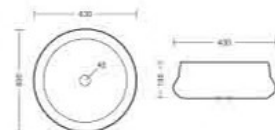

Mythos | 1340-UB

Table Top Art Basin
L370 W400 H155mm

Port | 1.76

Table Top Art Basin
L490 W390 H140mm

Jenny | 1347-DB

Table Top Art Basin
L430 W430 H135mm

Riva | 1066-BRG

Table Top Art Basin
L435 W435 H130mm