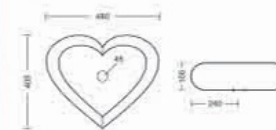

Table top basin

Grace | BT-21

Table Top Basin
L410 W595 H115mm

Sent | BT-28

Table Top Basin
L420 W416 H133mm

Heart | BT-29

Table Top Basin
L405 W480 H106mm

Nova | BT-25