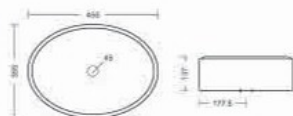

Table Top Basin
L375 W603 H125mm

Garlic | BT-34

Table Top Basin
L445 W445 H205mm

Book | BT-35

Table Top Basin
L416 W595 H160mm

Ozon BT-36

Table Top Basin
L460 W460 H160mm

Table top basin

Rudi BT-26

Table Top Basin
L370 W495 H136mm

Unique BT-37

Table Top Basin
L495 W405 H120mm

Rama | BT-38

Table Top Basin
L412 W495 H150mm

Ciaz | BT-41

Table Top Basin
L420 W485 H135mm

Swim | BT-42

Table Top Basin
L385 W465 H137mm

Rlia | BT-44

Table Top Basin
L445 W445 H138mm

Elite | BT-45

Table Top Basin
L395 W550 H112mm

Canova | BT-46

Table Top Basin
L335 W415 H130mm