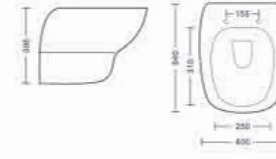

Baby | BUJ-08

Wall Hung
With Soft Close Seat Cover
L540 W400 H395mm

Wall hung