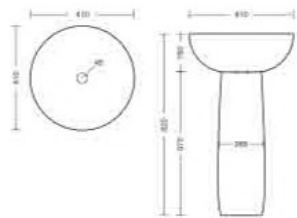

Swim | BT-42

Table Top Basin
L385 W465 H137mm

Rlia | BT-44

Table Top Basin
L445 W445 H138mm

Elite | BT-45

Table Top Basin
L395 W550 H112mm

Canova | BT-46

Table Top Basin
L335 W415 H130mm

Table Top Basin
L380 W380 H109mm

Stilo BT-39

Table Top Basin
L400 W400 H150mm

Hexagon BT-43

Table Top Basin
L360 W550 H130mm

Art basins

Alvona | PD-013

Art Basin L410 W410 H150mm + Pedestal L265 W265 H670mm