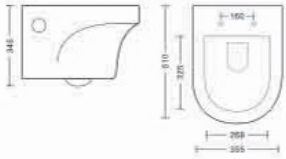

Key | BUJ-09

Wall Hung - Rimless
With Soft Close Seat Cover
L510 W355 H345mm