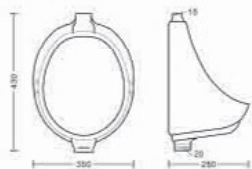

Urinal
L250 W350 H430mm

Stark BU-04