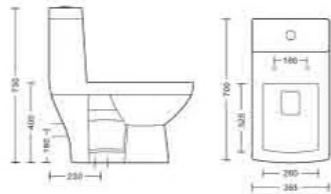

Spano | BW-06

Wall Hung
With Soft Close Seat Cover
L540 W352 H360mm

One piece closet

Cura | BOP-05

One Piece Closet - Washdown
 With Soft Close Seal Cover & Dual Flush
 L700 W365 H730mm
 S Trap - 230mm / P Trap - 180mm