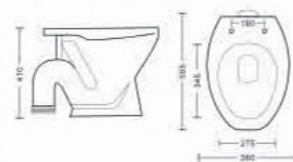

Replay | BA-01

ELUC - Anglo
Normal Seat Cover
L570 W360 H395mm

Droplet | BE-1

ELUC - S Trap / P Trap
Normal Seat Cover
L540 W360 H400mm

lq | BE-03

ELUC Concealed - S Trap
Normal Seat Cover
L550 W330 H400mm

Royal | BE-05

ELUC Concealed - S Trap
Normal Seat Cover
L555 W360 H410mm

Oxy | BE-6

ELUC Concealed - S Trap
Normal Seat Cover
L570 W360 H385mm

Mixture | BE-02

ELUC - S Trap
Normal Seat Cover
L555 W360 H410mm