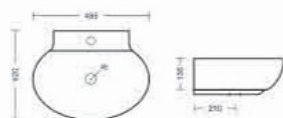

Rudi BT-26

Table Top Basin
L370 W495 H136mm

Unique BT-37

Table Top Basin
L495 W405 H120mm

Rama | BT-38

Table Top Basin
L412 W495 H150mm

Ciaz | BT-41

Table Top Basin
L420 W485 H135mm

Swim | BT-42

Table Top Basin
L385 W465 H137mm

Rlia | BT-44

Table Top Basin
L445 W445 H138mm

Elite | BT-45

Table Top Basin
L395 W550 H112mm

Canova | BT-46

Table Top Basin
L335 W415 H130mm