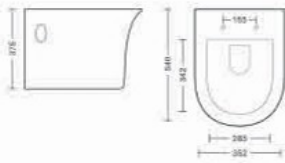

HYPALLERGENIC
& NON TOXIC

5 YEARS
WARRANTY

ANTI YELLOWING
LIGHT RESISTANT

SCRATCHES &
STAINS EASILY
REMOVABLE

Spell | BU-01

Wall Hung
With Soft Close Seat Cover
L501 W363 H355mm

Sun | BU-04

Wall Hung - Rimless
With Soft Close Seat Cover
L540 W352 H375mm