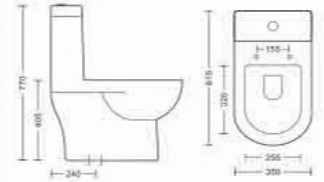

Cellou | BOP-04

One Piece Closet - Washdown
With Soft Close Seat Cover & Dual Flush
L615 W350 H770mm
S Trap - 240mm