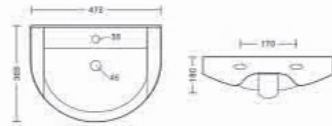

Viena | BUJB-02

Wash Basin
L320 W458 H230mm

Wash basin

Gold | BLUB-16

Wash Basin
L365 W475 H180mm

Olo | BLUB-17

Wash Basin
L402 W400 H205mm

Vento | BLUB-07