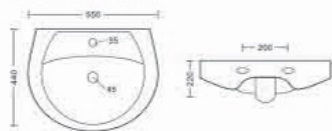

Wash Basin
L303 W460 H163mm

Ege BUJB-05

Wash Basin
L435 W560 H180mm

Self BUJB-11

Wash Basin
L440 W550 H220mm

Herry BUJB-13

Wash Basin
L432 W560 H171mm

Lenz BUJB-14