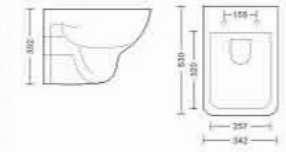

Altis | BUJ-10

Wall Hung
With Soft Close Seat Cover
L530 W342 H352mm