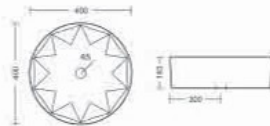

Table Top Basin
L400 W400 H143mm

Vita | BT-24