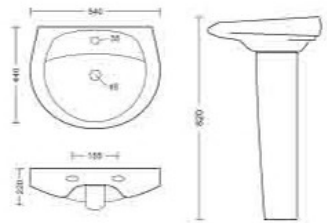

Classic | BWB-06 + BPDO2

Basin + Pedestal
L440 W540 H820mm

RECYCLABLE PRODUCT

HYPOALLERGENIC & FOR TOILET

5 YEARS WARRANTY

ANTI-YELLOWING LIGHT RESISTANT

SCRATCHES & STAINS EASILY REMOVABLE