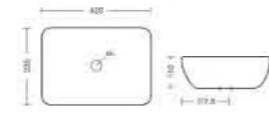

Adol | 1080-11

Table Top Art Basin
L410 W410 H150mm