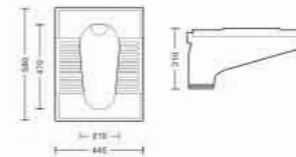

Shift BU-02