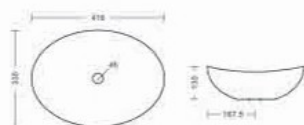

Venus | BT-02

Table Top Basin
L446 W435 H150mm

Mount | BT-01R

Table Top Basin
L415 W415 H140mm

Table top basin

Pironha | BT-04

Table Top Basin
L310 W365 H105mm

Mount line | BT-01

Table Top Basin
L420 W420 H140mm

Lotus | BT-05

Table Top Basin
L335 W415 H135mm

Compact | BT-07

Table Top Basin
L260 W480 H110mm

Sofi | BT-03

Table Top Basin
L370 W515 H140mm

Slice | BT-05