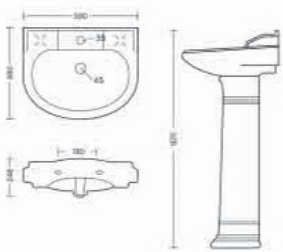

Basin + Pedestal
L420 W560 H800mm

Edge | BUJB-22 + BPD-01

Basin + Pedestal
L480 W590 H925mm

Sarina | BUJB-22 + BPD-07

Basin + Pedestal
L480 W590 H925mm

Pedestal basin

Dock BUJB-23 + BPD-06

Basin + Pedestal
L440 W575 H890mm