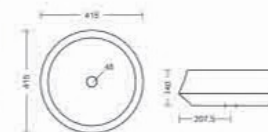

Venus | BT-02

Table Top Basin
L446 W435 H150mm

Mount | BT-01R

Table Top Basin
L415 W415 H140mm

Table top basin

Pironha | BT-04

Table Top Basin
L310 W365 H105mm

Mount line | BT-01