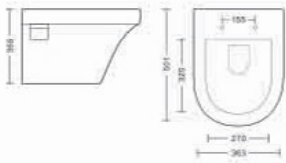

HYPALLERGENIC
& NON TOXIC

5 YEARS
WARRANTY

ANTI YELLOWING
LIGHT RESISTANT

SCRATCHES &
STAINS EASILY
REMOVABLE

Spell | BU-01

Wall Hung
With Soft Close Seat Cover
L501 W363 H355mm

Sun | BU-04

Wall Hung - Rimless
With Soft Close Seat Cover
L540 W352 H375mm