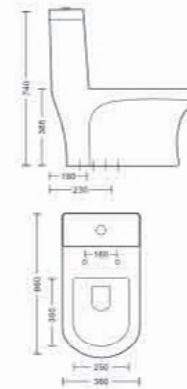

Nero | BOP-12

One Piece Closet - Siphonic
 With Soft Close Seat Cover & Dual Flush
 L660 W365 H735mm
 S Top - 225mm

One piece

Honey | BOP-10

One Piece Closet - Rimless - Siphonic
 With Soft Close Seat Cover & Dual Flush
 L660 W360 H740mm
 S Top - 230mm, 180mm