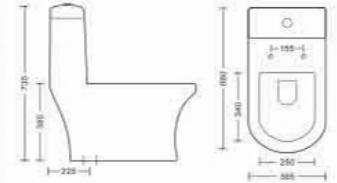

Nero | BOP-12

One Piece Closet - Siphonic
With Soft Close Seat Cover & Dual Flush
L660 W365 H735mm
S Top - 225mm