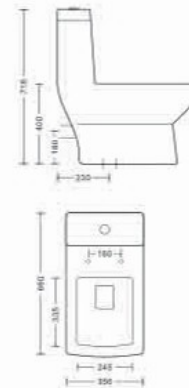

Sedny | BOP-02

One Piece Closet - Washdown
With Soft Close Seat Cover & Dual Flush
L660 W350 H718mm
S Trap - 230mm / P Trap - 180mm