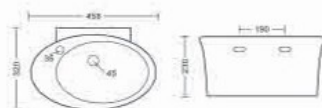

Viena | BUJB-02

Wash Basin
L320 W458 H230mm