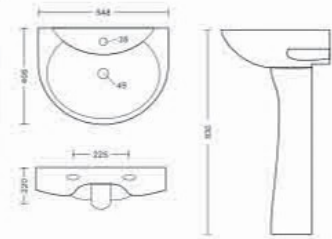

Comfort BUJB-10 + BPD-02

Basin + Pedestal
L405 W548 H830mm