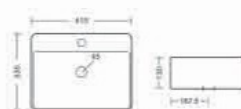

Swim | BT-42

Table Top Basin
L385 W465 H137mm

Rlia | BT-44

Table Top Basin
L445 W445 H138mm

Elite | BT-45

Table Top Basin
L395 W550 H112mm

Canova | BT-46

Table Top Basin
L335 W415 H130mm