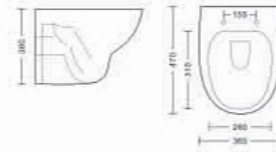

Key | BUJ-09

Wall Hung - Rimless
With Soft Close Seat Cover
L510 W355 H345mm

Baby | BUJ-08

Wall Hung
With Soft Close Seat Cover
L540 W400 H395mm

Wall hung

Neon | BUJ-11

Wall Hung
With Soft Close Seat Cover
L470 W365 H360mm