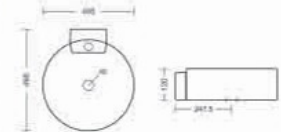

Unique BT-37

Table Top Basin
L495 W405 H120mm