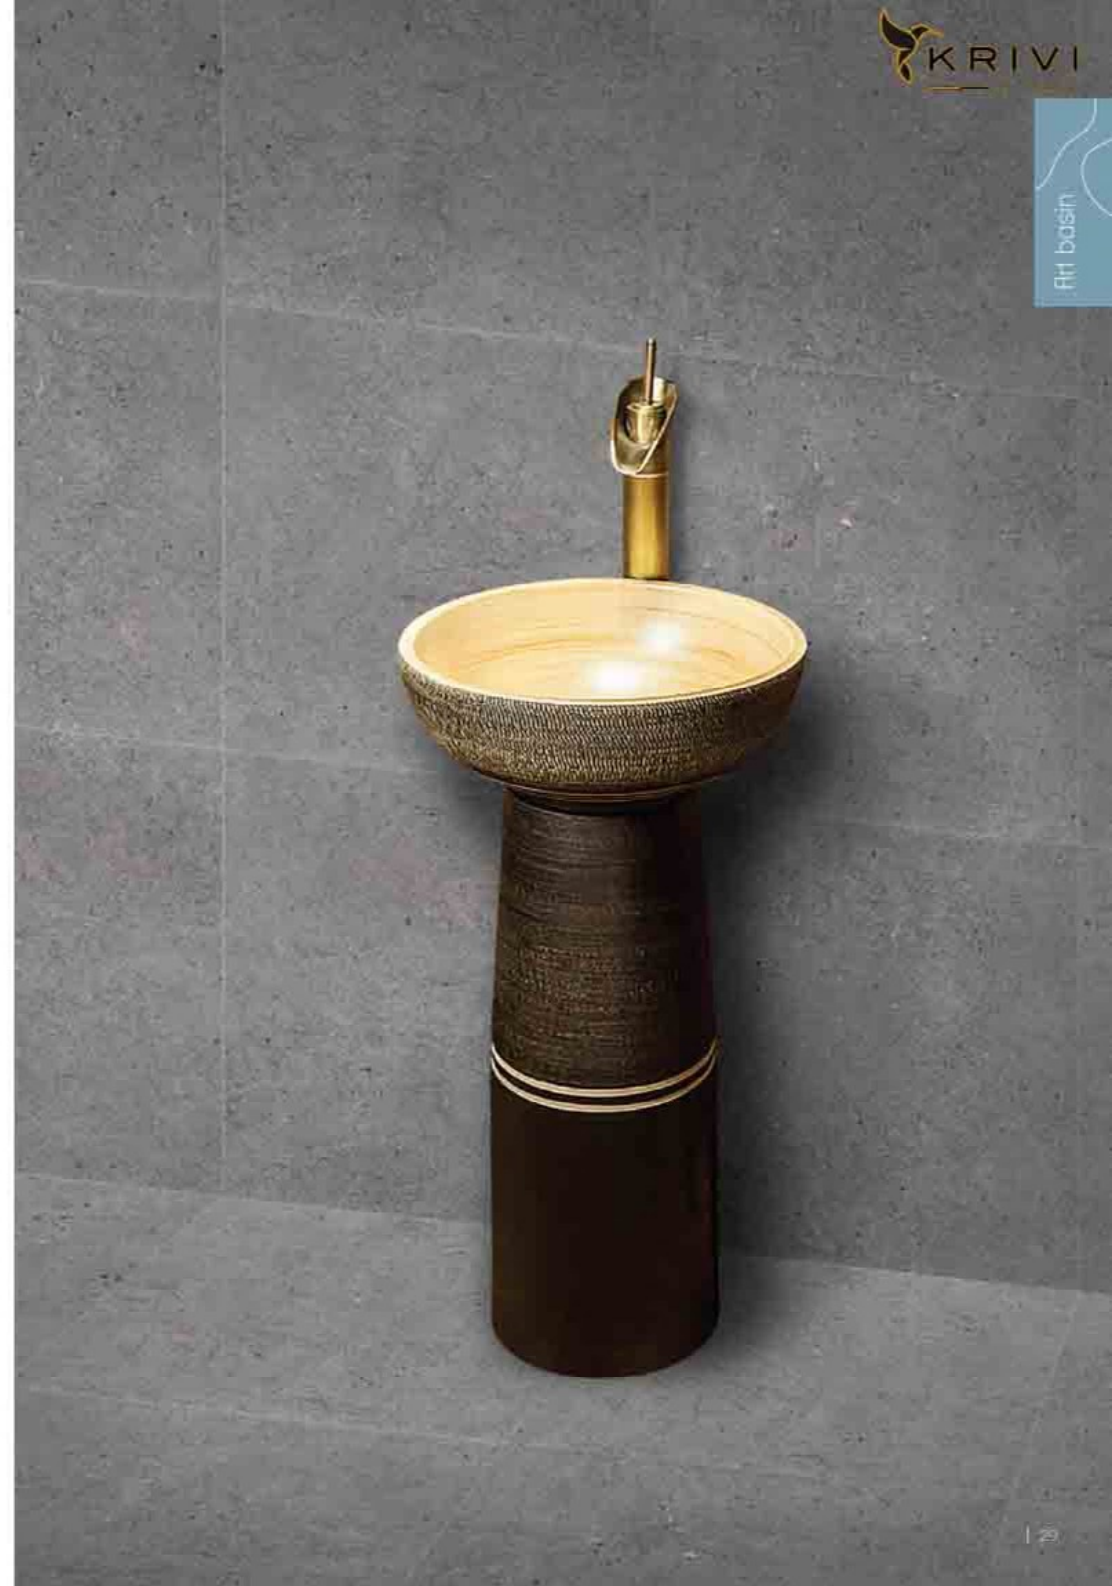

Art basins

Alvona | PD-013

Art Basin L410 W410 H150mm + Pedestal L265 W265 H670mm

- RECYCLABLE
  PRODUCT
- HYPALLERGENIC
  & FOR TOUC
- 5 YEARS
  WARRANTY
- ANTI YELLOWING
  LIGHT RESISTANT
- SCATCHES &
  SCRIBES EASILY
  REPAIRABLE