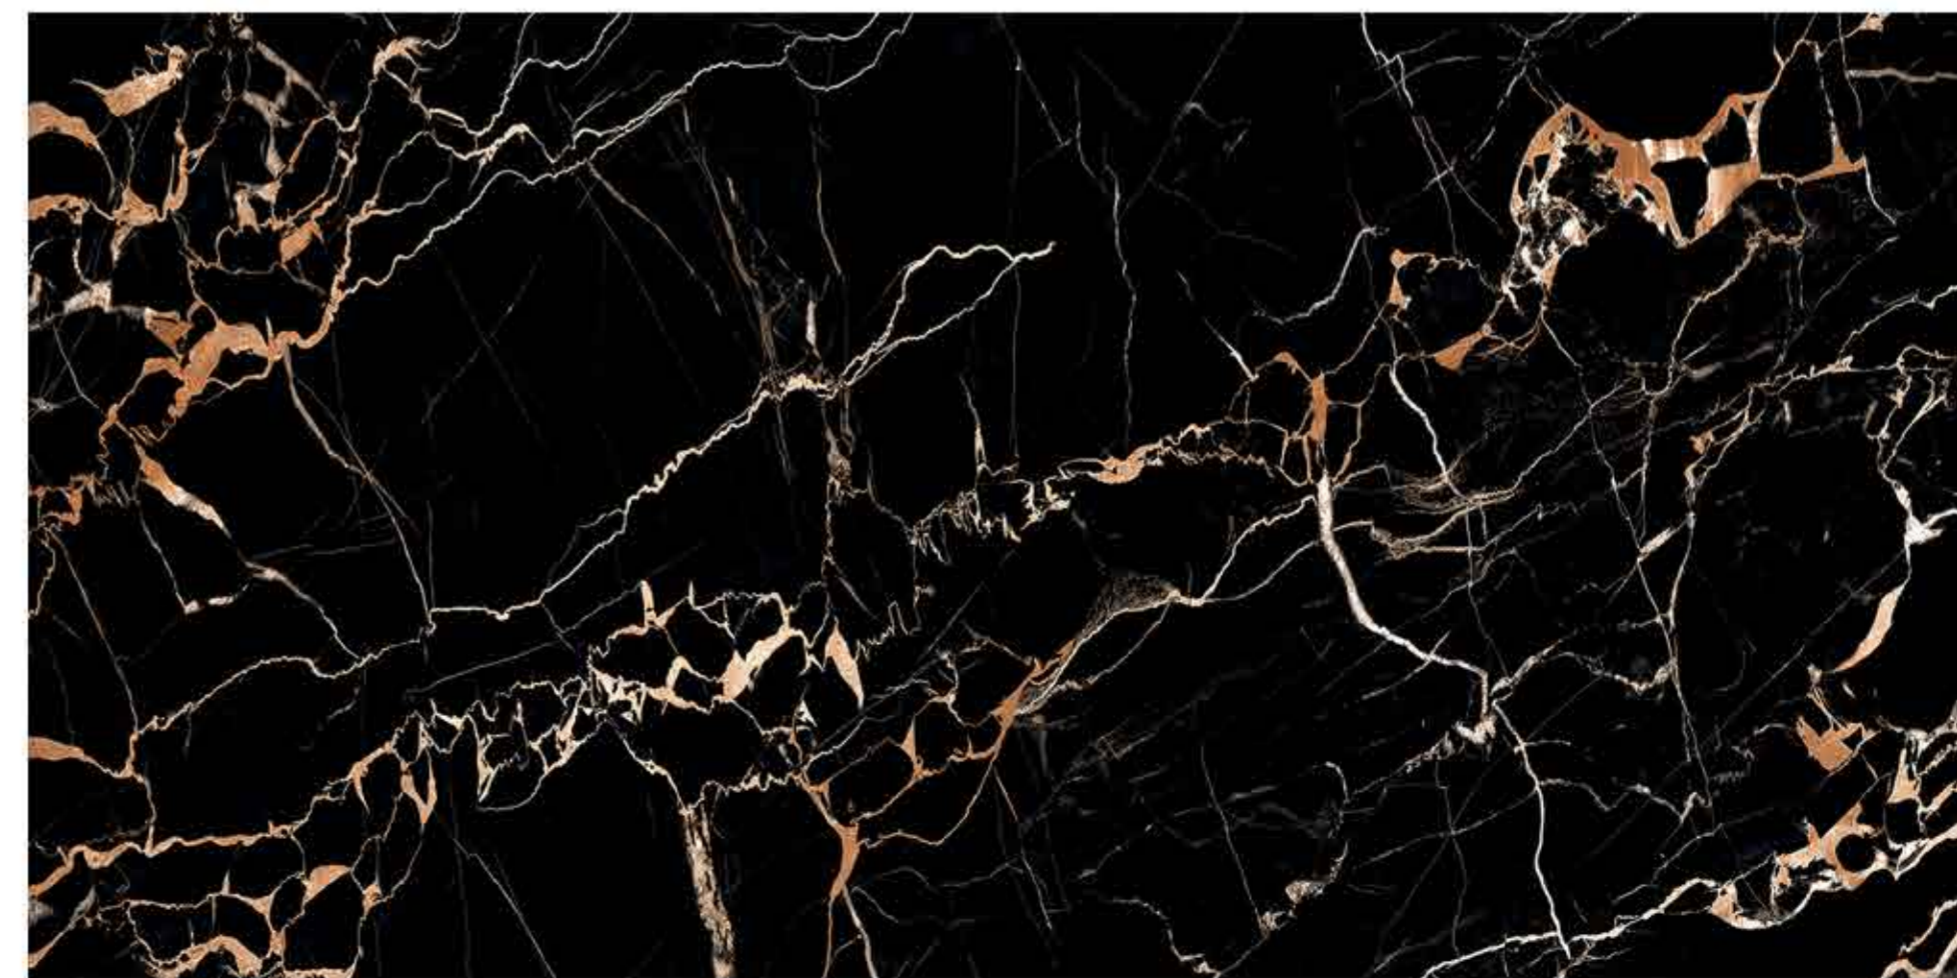

800mm X 1600mm

HIGH GLOSSY FINISH

AZUL_ALCONTE

BEACON_BLACK

BEACON_BROWN

Black Portro

CHOCOLINE

Endurance Black

Endurance Pearl

ESTRADA ARMANI_GOLD

KRIVI
— GLOBAL

JASPER_EARTH_AZUL

JASPER_EARTH_ROCK

LAVA_ONYX

MAROON_IMPERIAL

NATURAL_ALCONTE

RENOIR_NATURAL_BLACK

KRIVI
— GLOBAL

River Smoke Black

Sata River Blue

Sata River Choco

SILVER_WAVE

VG_4001

VG_4002