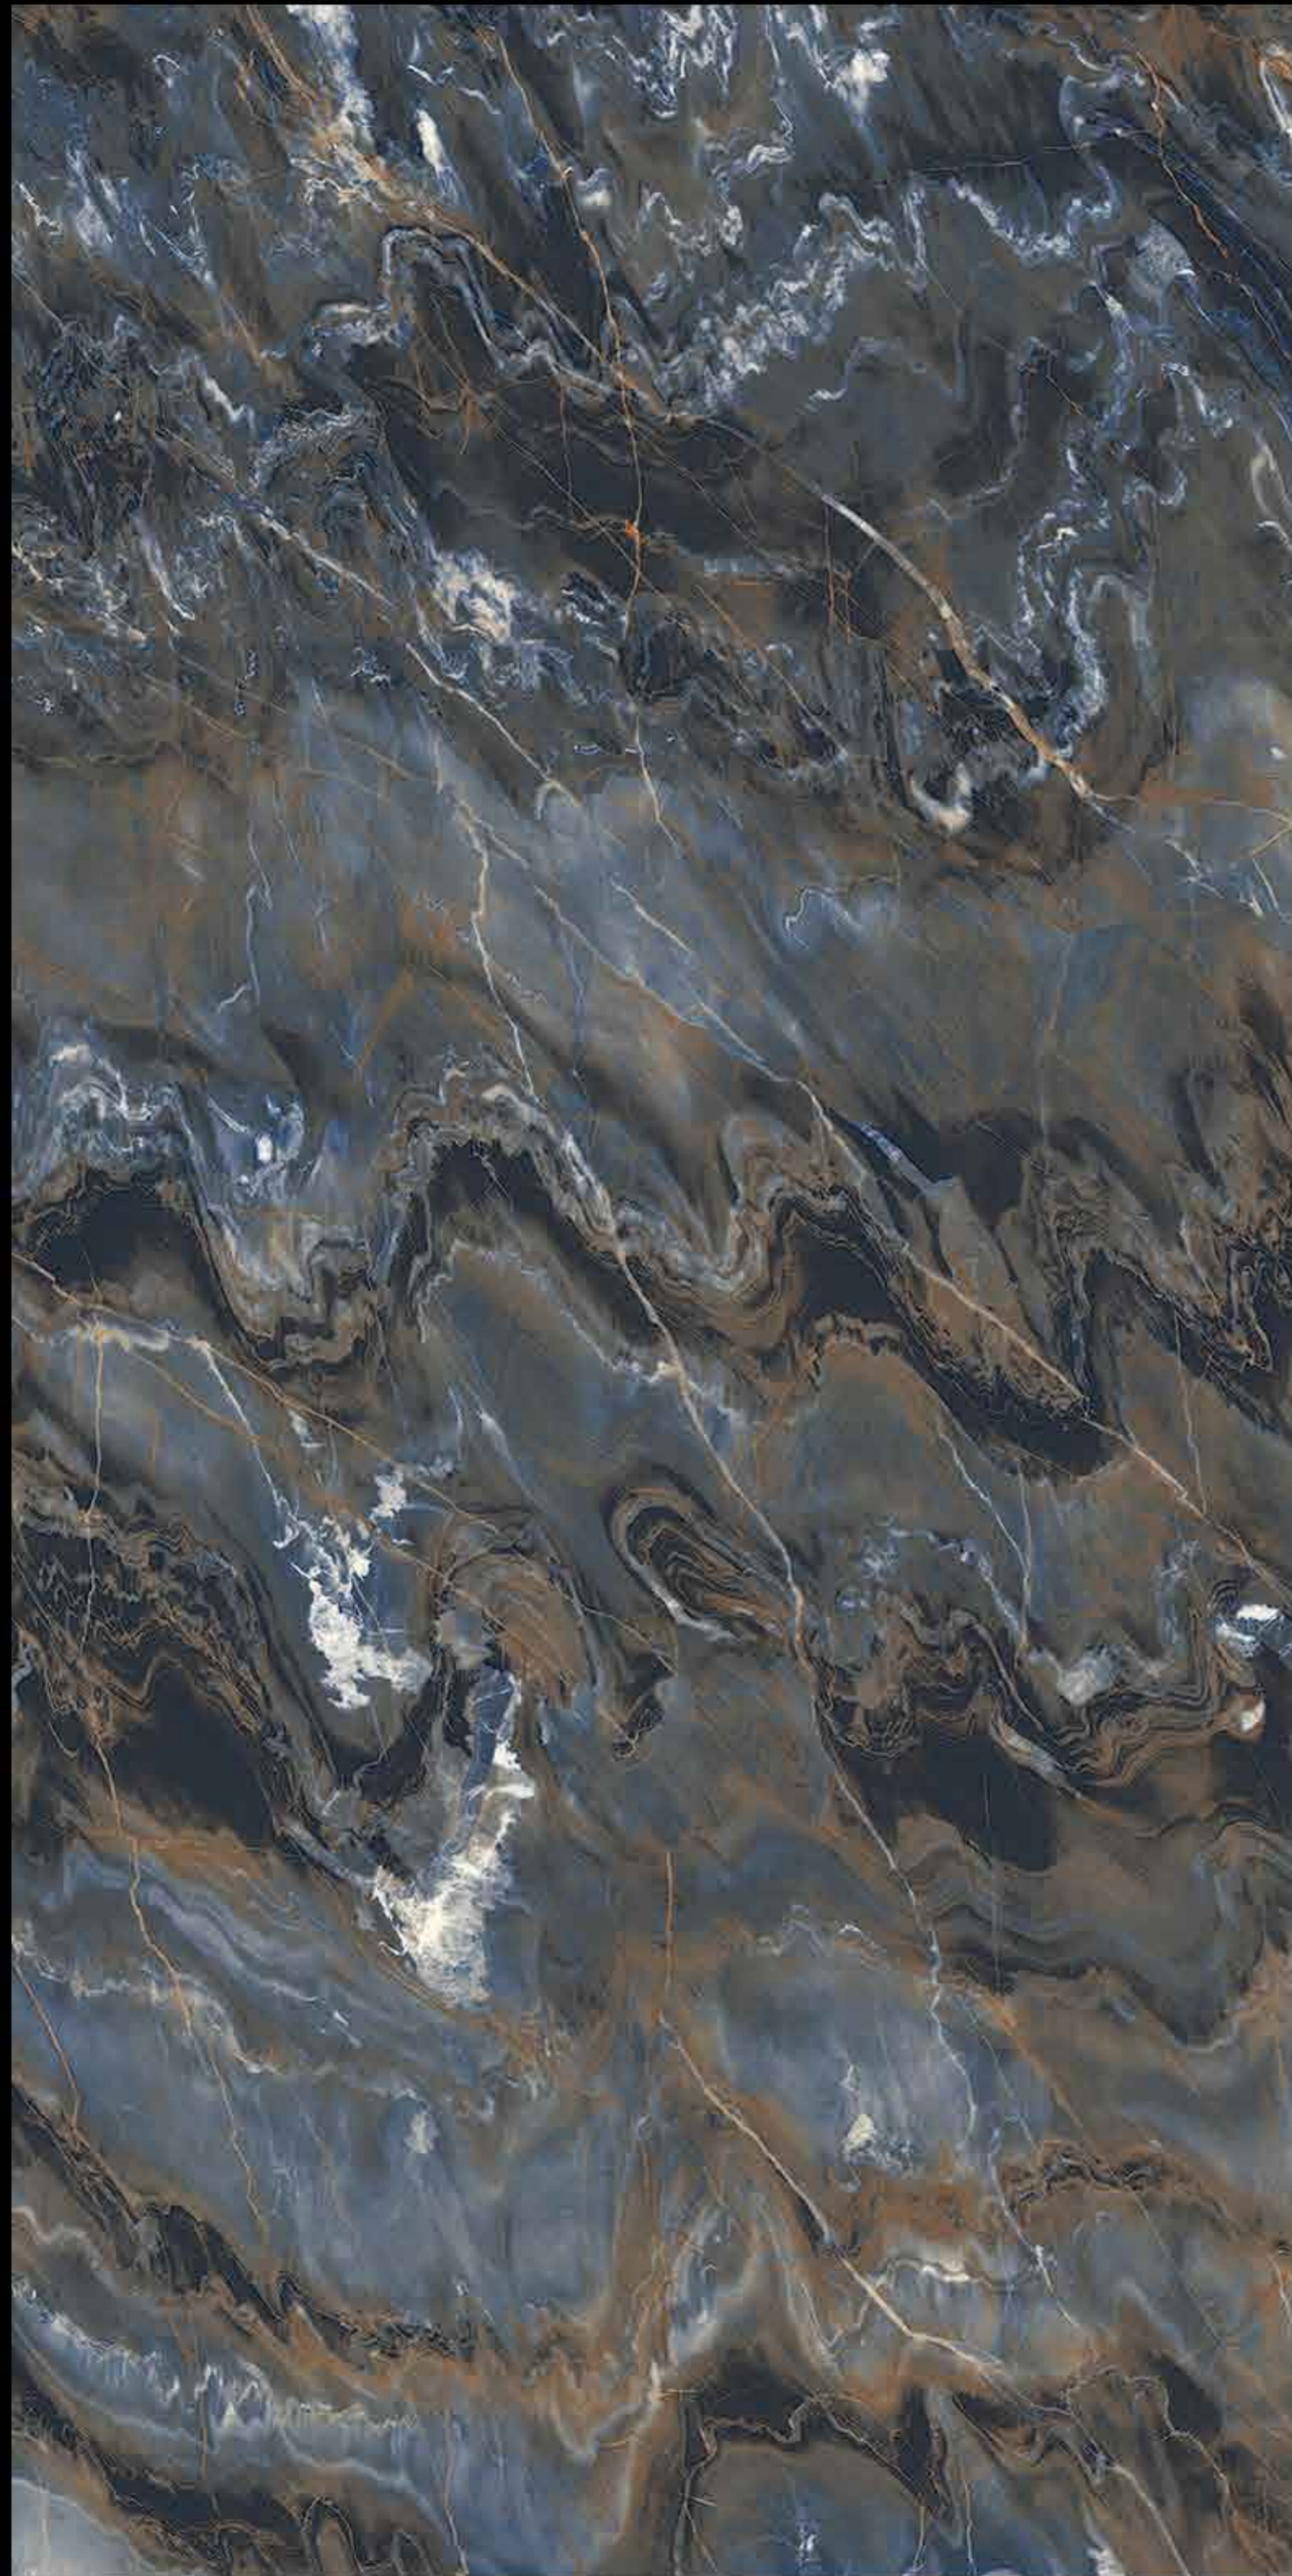

800mm X 1600mm

HIGH GLOSSY FINISH

AZUL_ALCONTE

BEACON_BLACK

BEACON_BROWN

Black Portro

CHOCOLINE

Endurance Black

Endurance Pearl

ESTRADA ARMANI_GOLD

KRIVI
— GLOBAL

JASPER_EARTH_AZUL

JASPER_EARTH_ROCK

LAVA_ONYX

MAROON_IMPERIAL

NATURAL_ALCONTE

RENOIR_NATURAL_BLACK

KRIVI
— GLOBAL

River Smoke Black

Sata River Blue

Sata River Choco

SILVER_WAVE

VG_4001

VG_4002

WHITE_IMPERIAL