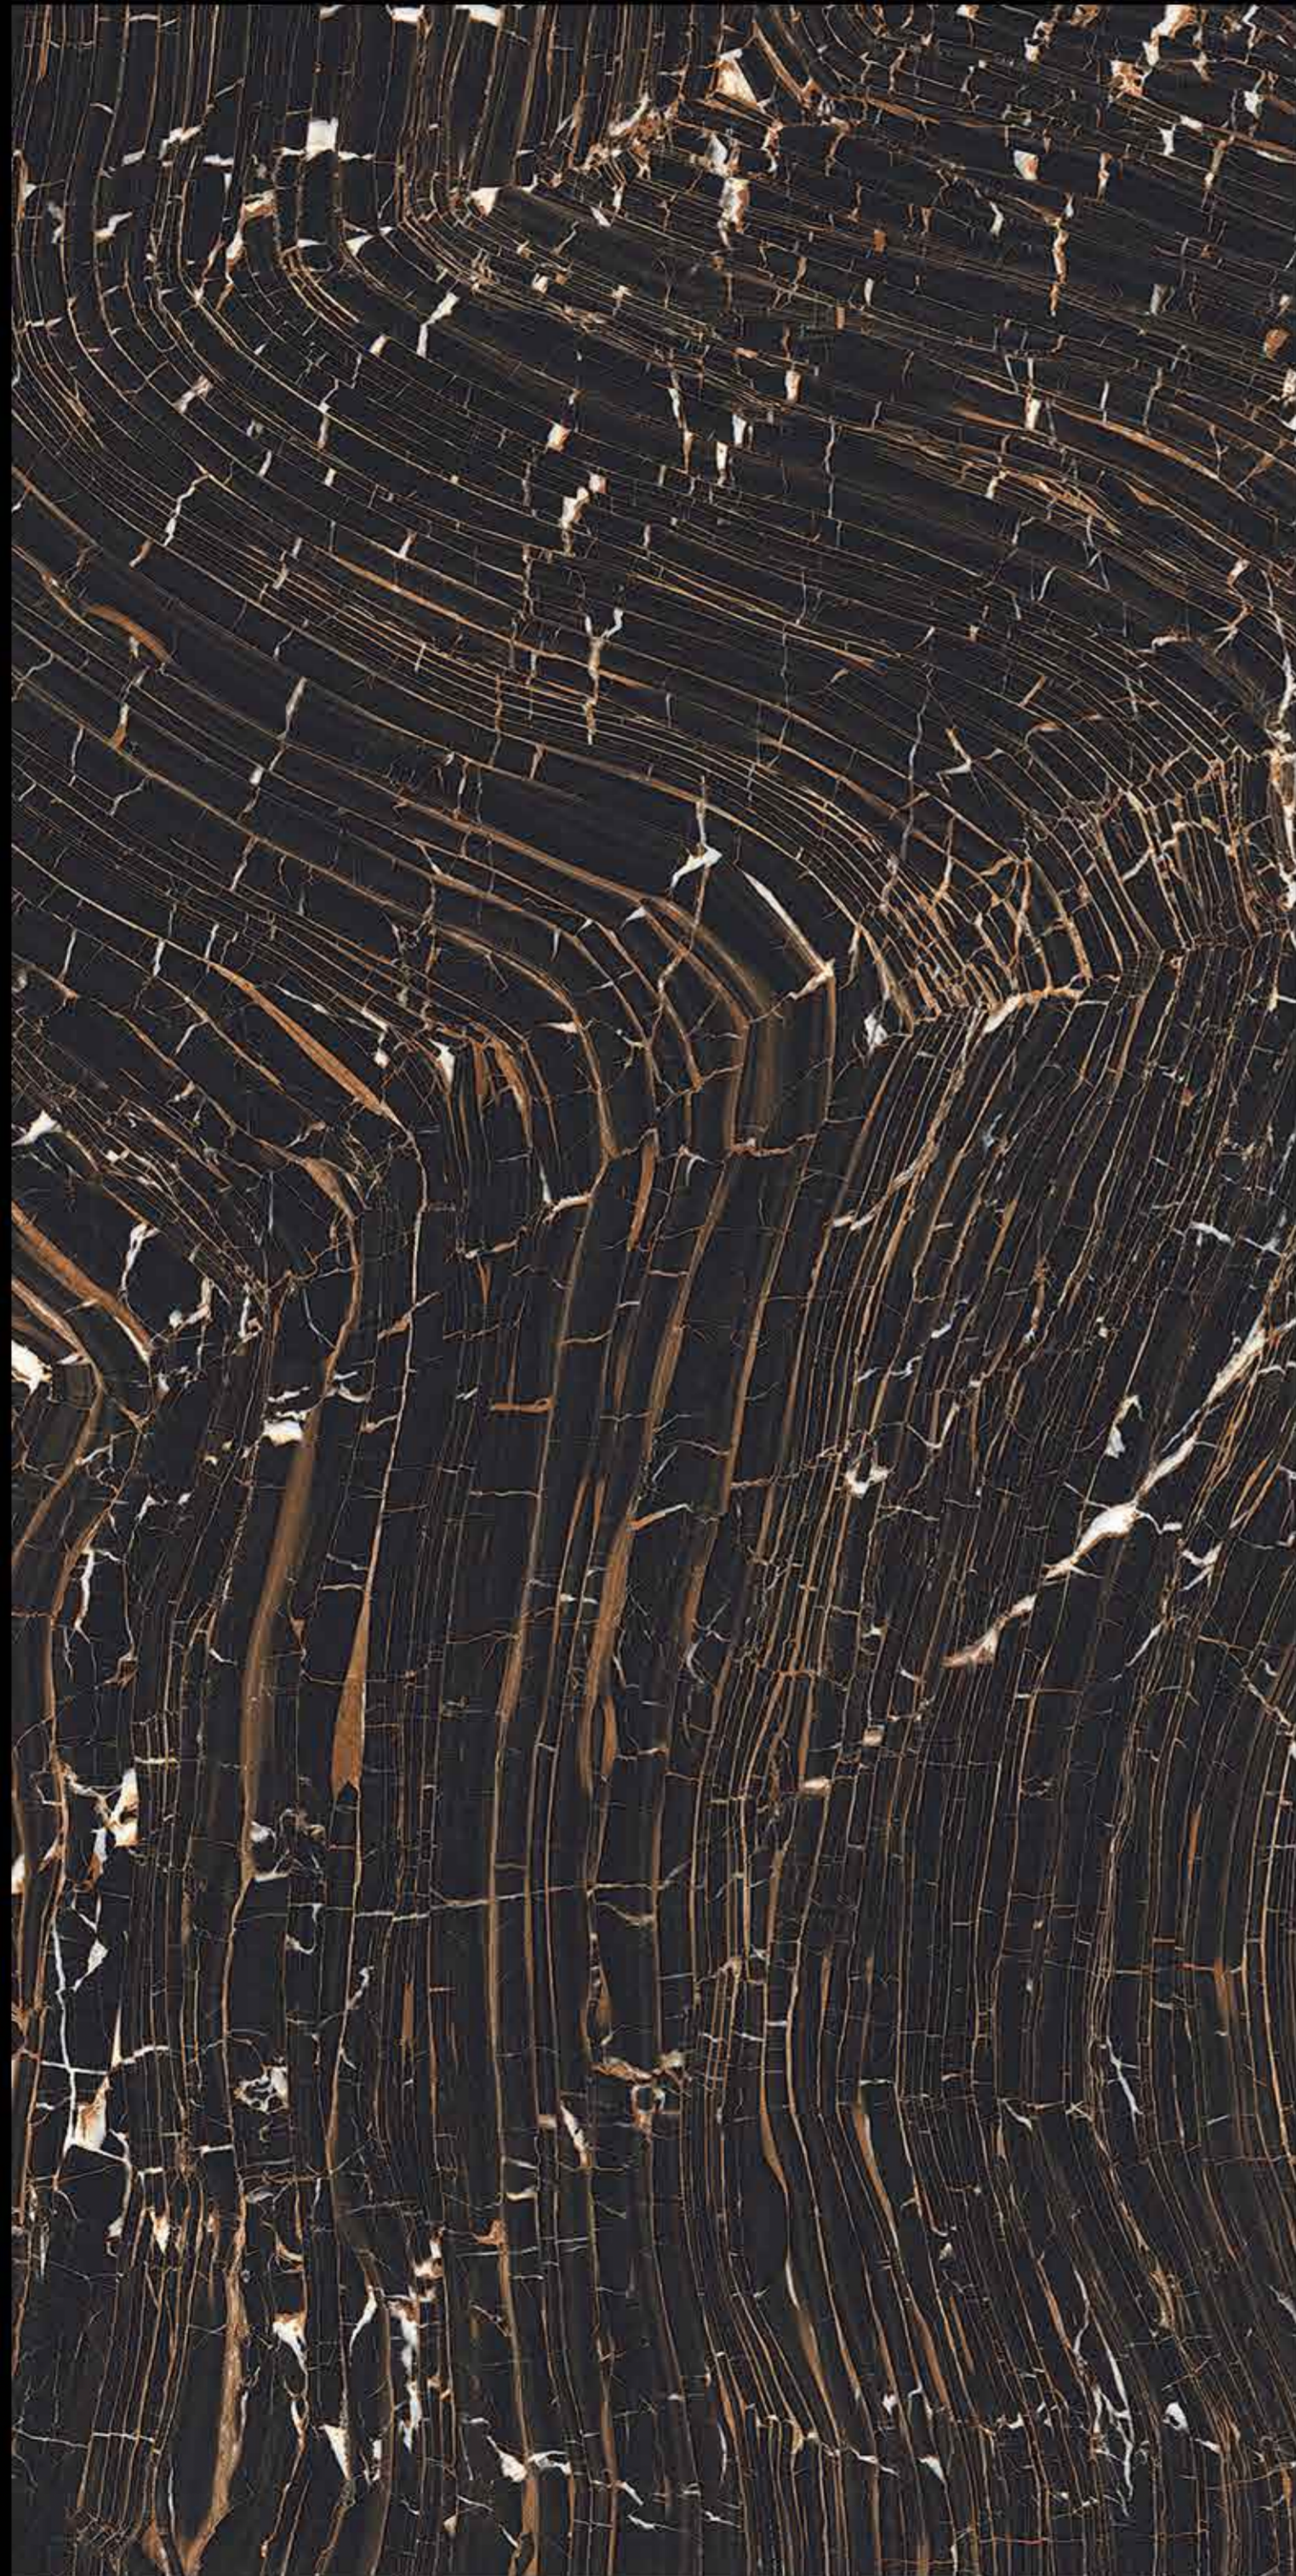

Endurance Pearl

ESTRADA ARMANI_GOLD

KRIVI
— GLOBAL

JASPER_EARTH_AZUL

JASPER_EARTH_ROCK

LAVA_ONYX

MAROON_IMPERIAL

NATURAL_ALCONTE

KRIVI
— GLOBAL

NEBULA_AZUL

KRIVI
— GLOBAL

NEBULA_NATURAL

NEBULA_SILVER

KRIVI
— — — GLOBAL

ORANGE_ALCONTE

REAL_PULPIS

RENOIR_NATURAL_BLACK

KRIVI
— GLOBAL

River Smoke Black

Sata River Blue

Sata River Choco

SILVER_WAVE

VG_4001

VG_4002

WHITE_IMPERIAL