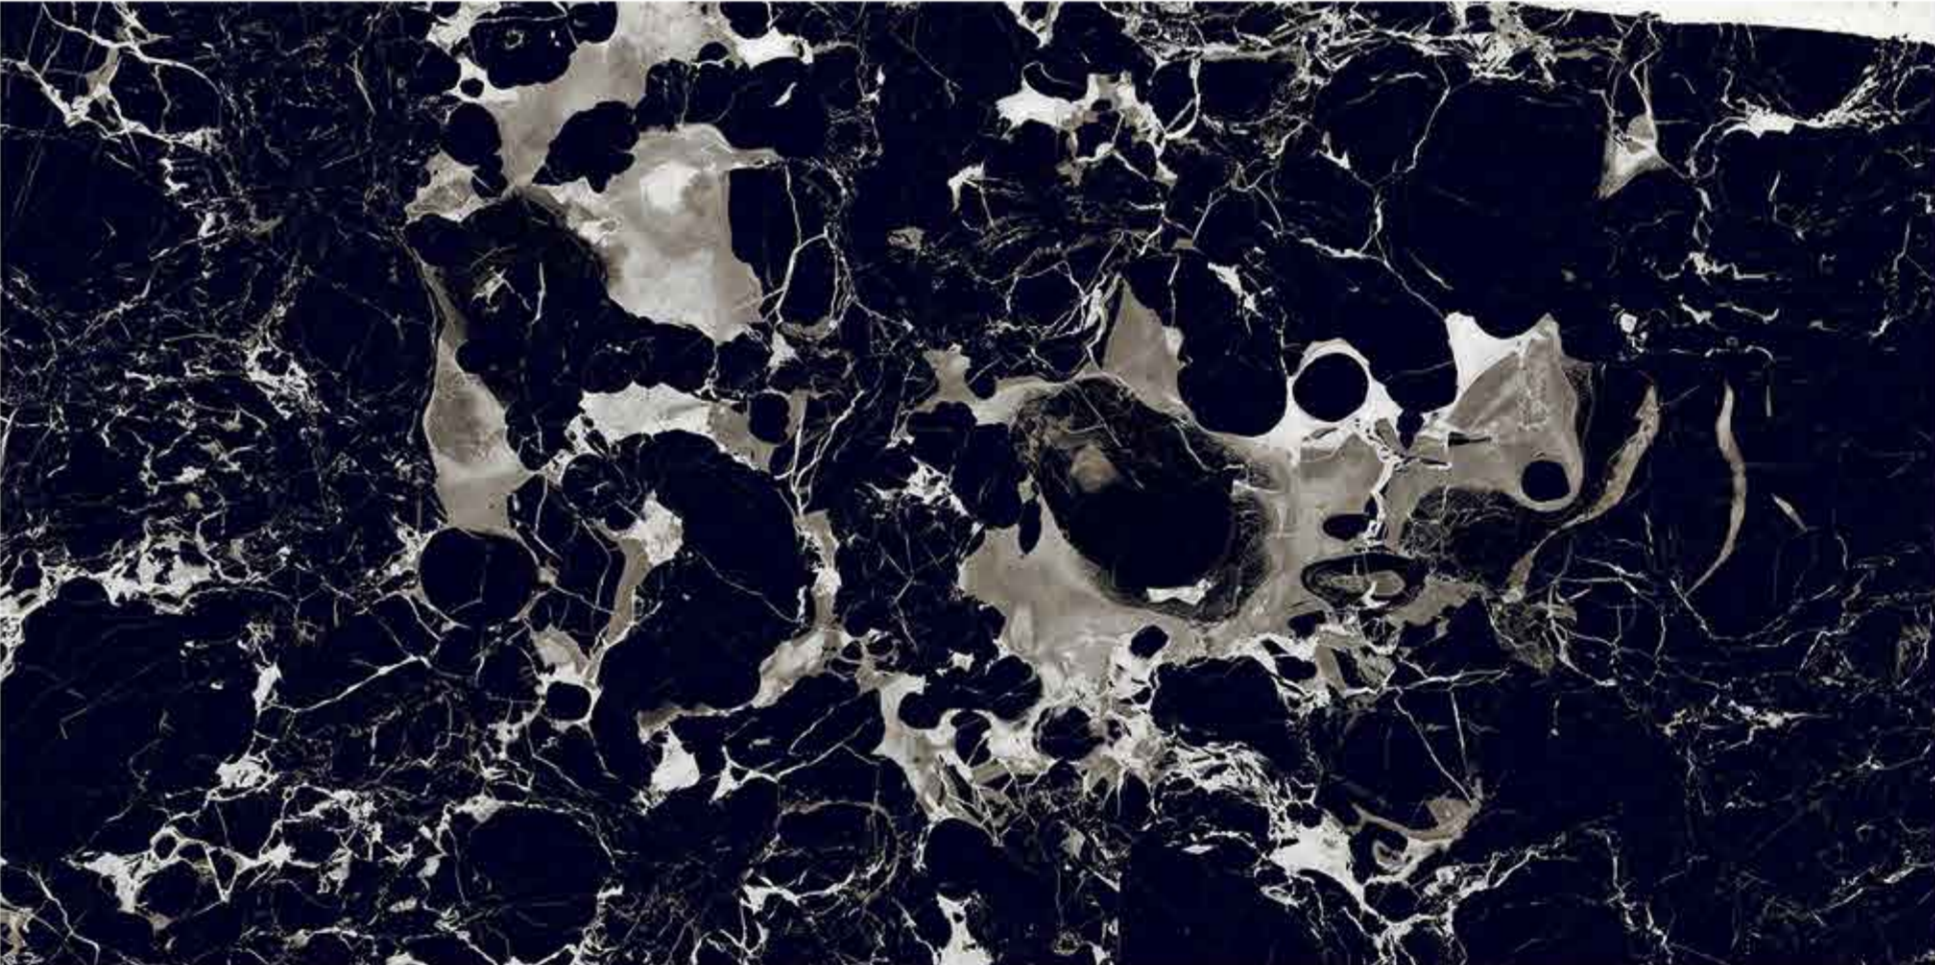

RENOIR_NATURAL_BLACK

KRIVI
— GLOBAL

River Smoke Black

Sata River Blue

Sata River Choco

SILVER_WAVE

VG_4001

VG_4002

WHITE_IMPERIAL