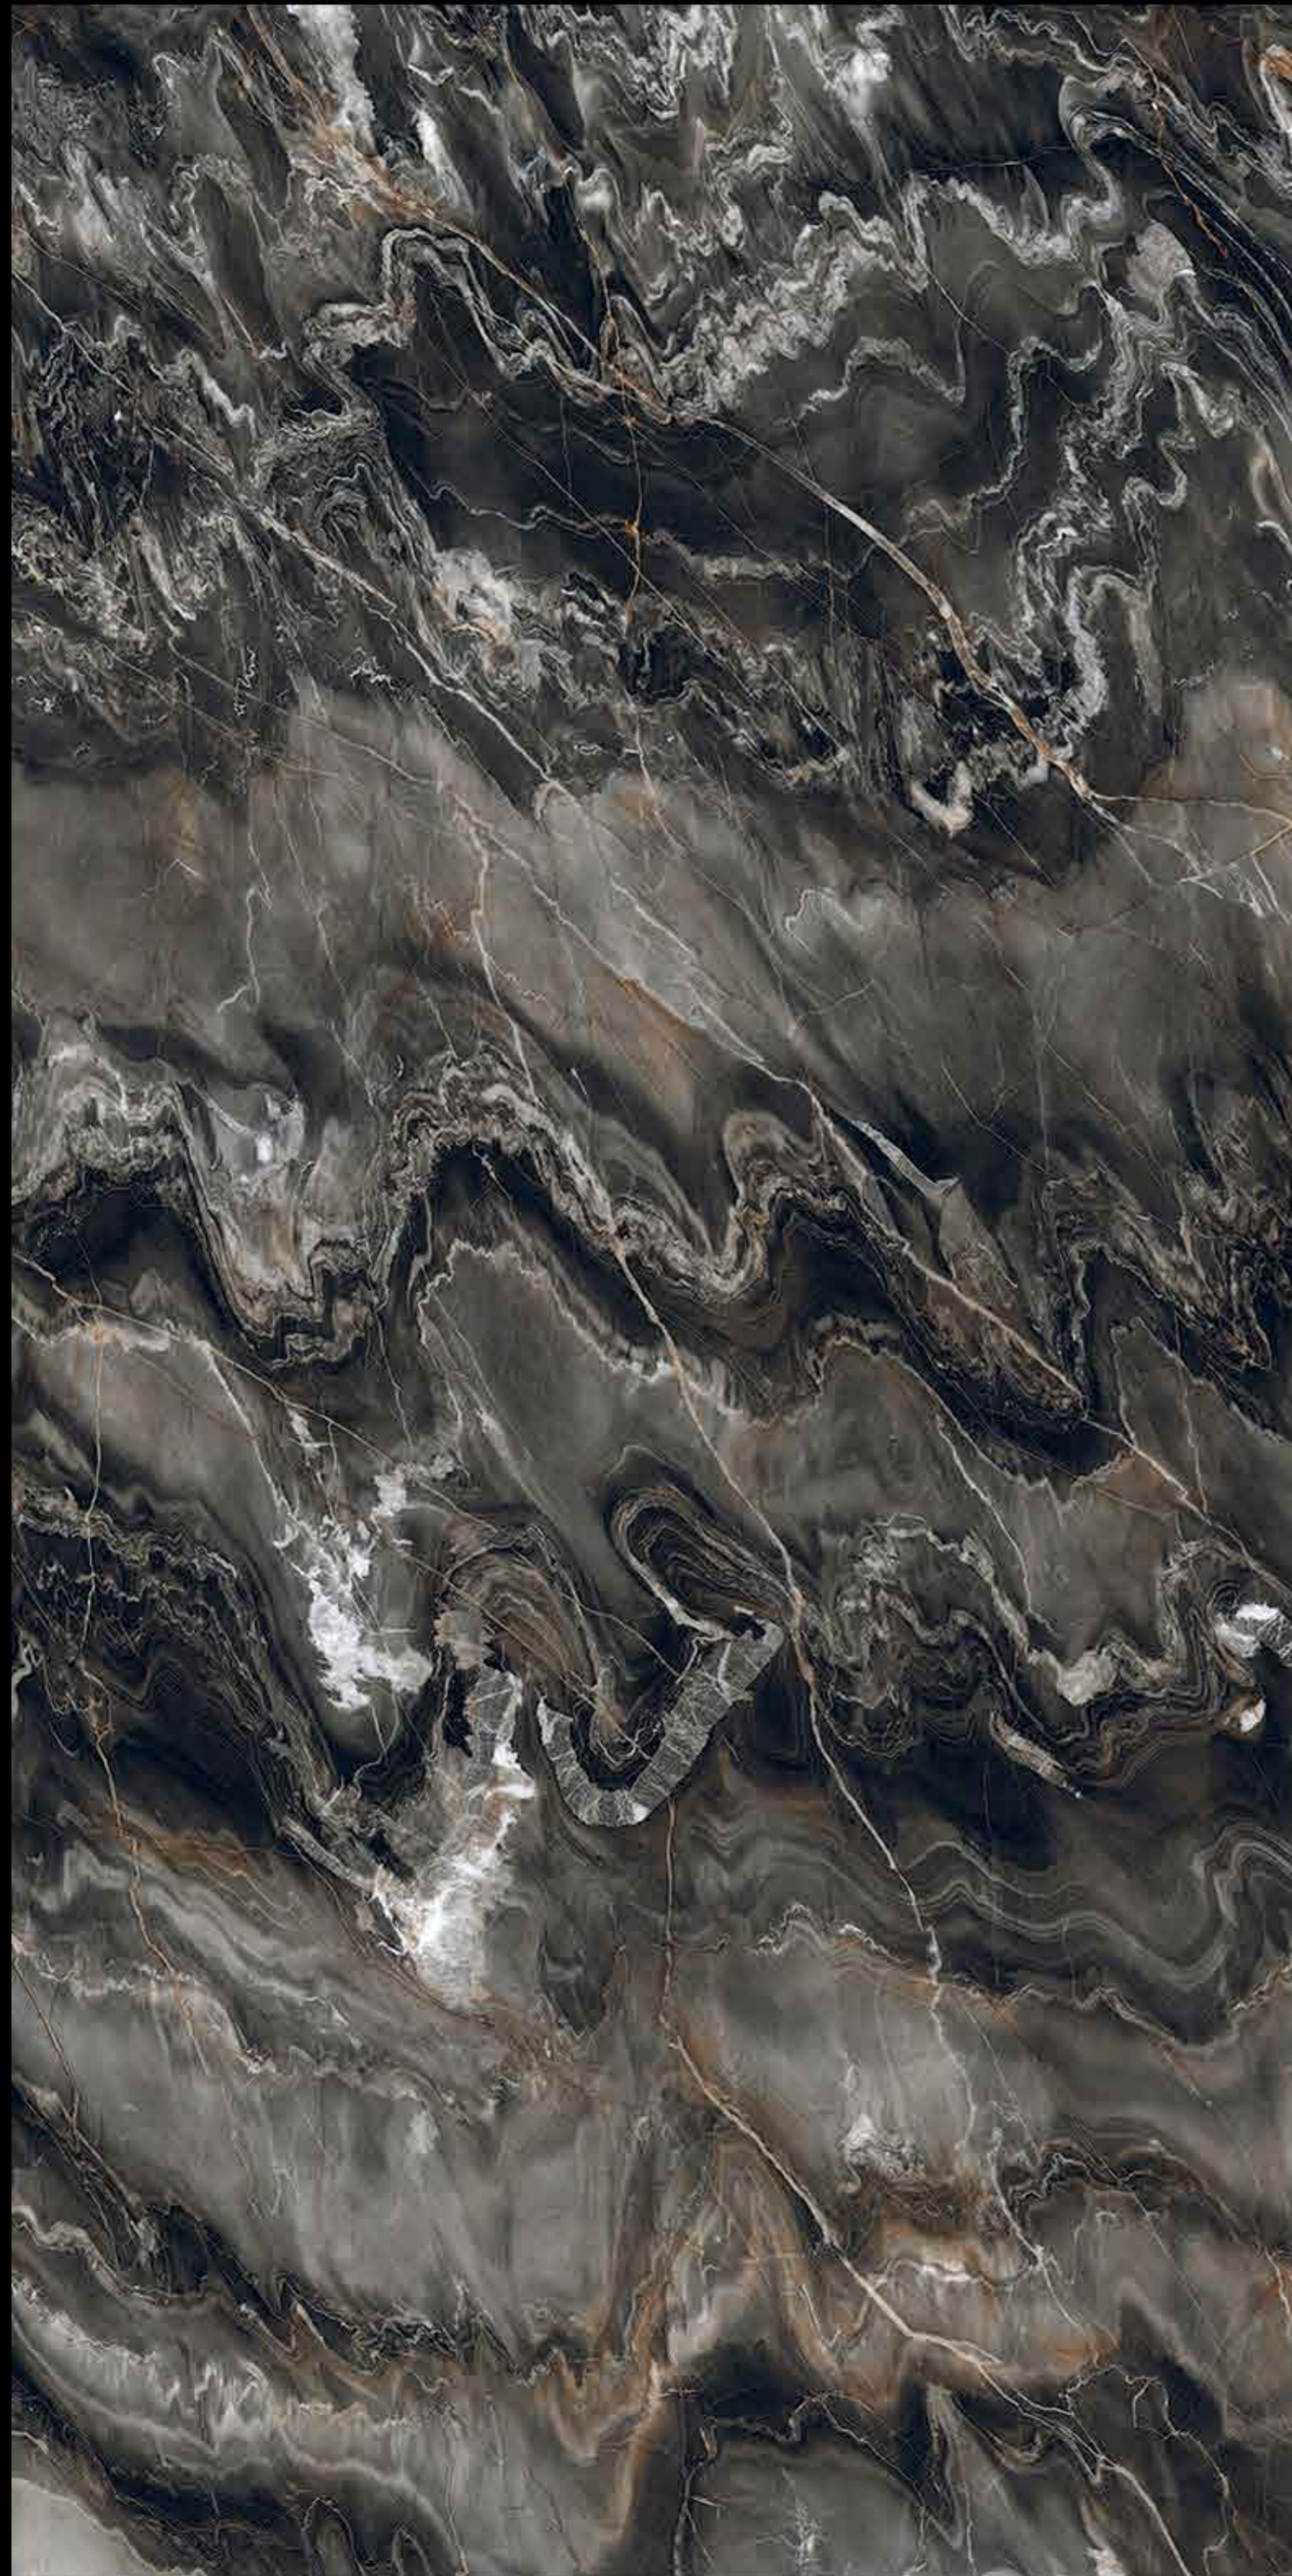

800mm X 1600mm

HIGH GLOSSY FINISH

AZUL_ALCONTE

BEACON_BLACK

BEACON_BROWN

Black Portro

CHOCOLINE

Endurance Black

Endurance Pearl

ESTRADA ARMANI_GOLD

KRIVI
— GLOBAL

JASPER_EARTH_AZUL

JASPER_EARTH_ROCK

LAVA_ONYX

MAROON_IMPERIAL

NATURAL_ALCONTE

RENOIR_NATURAL_BLACK

KRIVI
— GLOBAL

River Smoke Black

Sata River Blue

Sata River Choco

SILVER_WAVE

VG_4001

VG_4002

WHITE_IMPERIAL