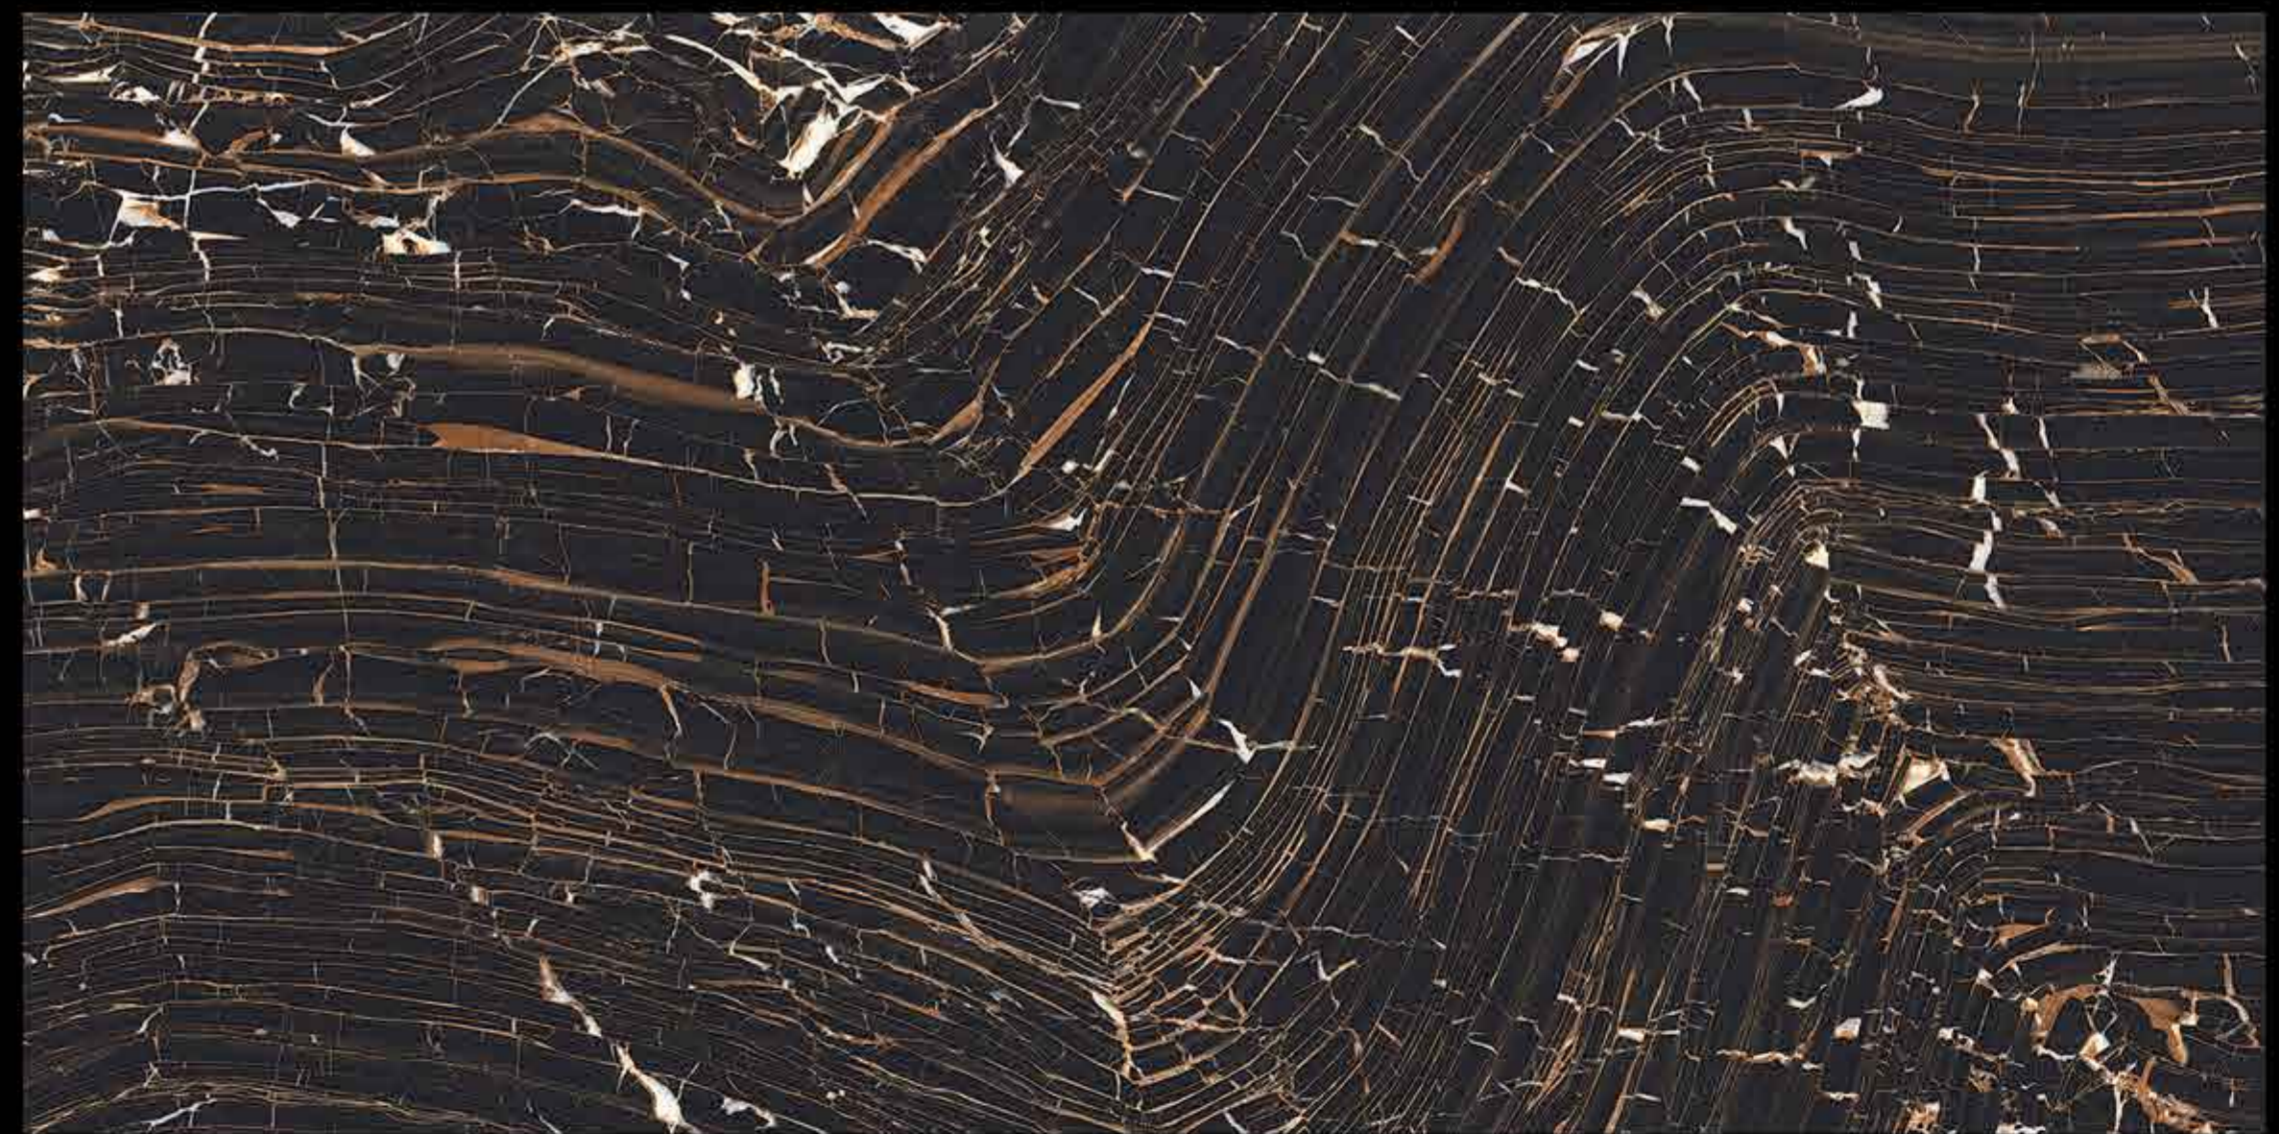

RENOIR_NATURAL_BLACK

KRIVI
— GLOBAL

River Smoke Black

Sata River Blue

Sata River Choco

SILVER_WAVE

VG_4001

VG_4002

WHITE_IMPERIAL