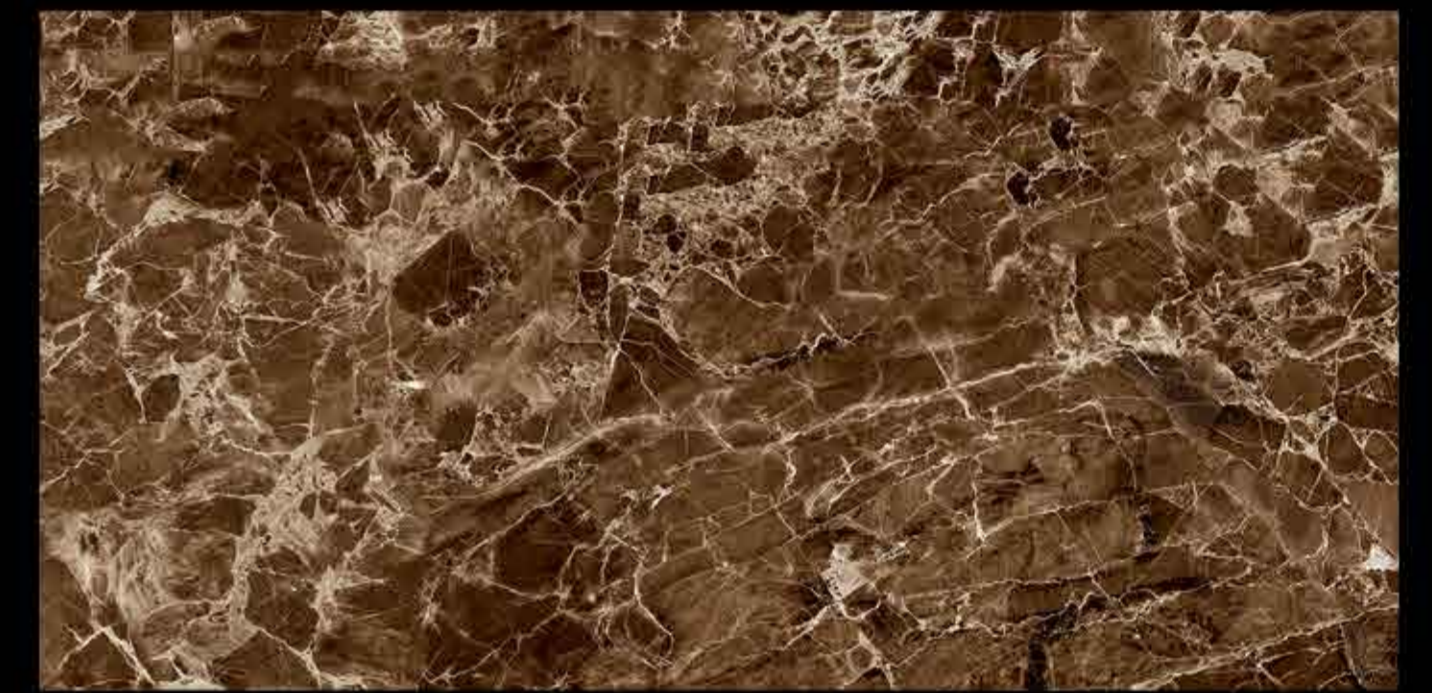

800mm X 1600mm

HIGH GLOSSY FINISH

AZUL_ALCONTE

BEACON_BLACK

BEACON_BROWN

Black Portro

CHOCOLINE

Endurance Black

Endurance Pearl

ESTRADA ARMANI_GOLD

KRIVI
— GLOBAL

JASPER_EARTH_AZUL

JASPER_EARTH_ROCK

LAVA_ONYX

MAROON_IMPERIAL

NATURAL_ALCONTE

RENOIR_NATURAL_BLACK

KRIVI
— GLOBAL

River Smoke Black

Sata River Blue

Sata River Choco

SILVER_WAVE

VG_4001

VG_4002