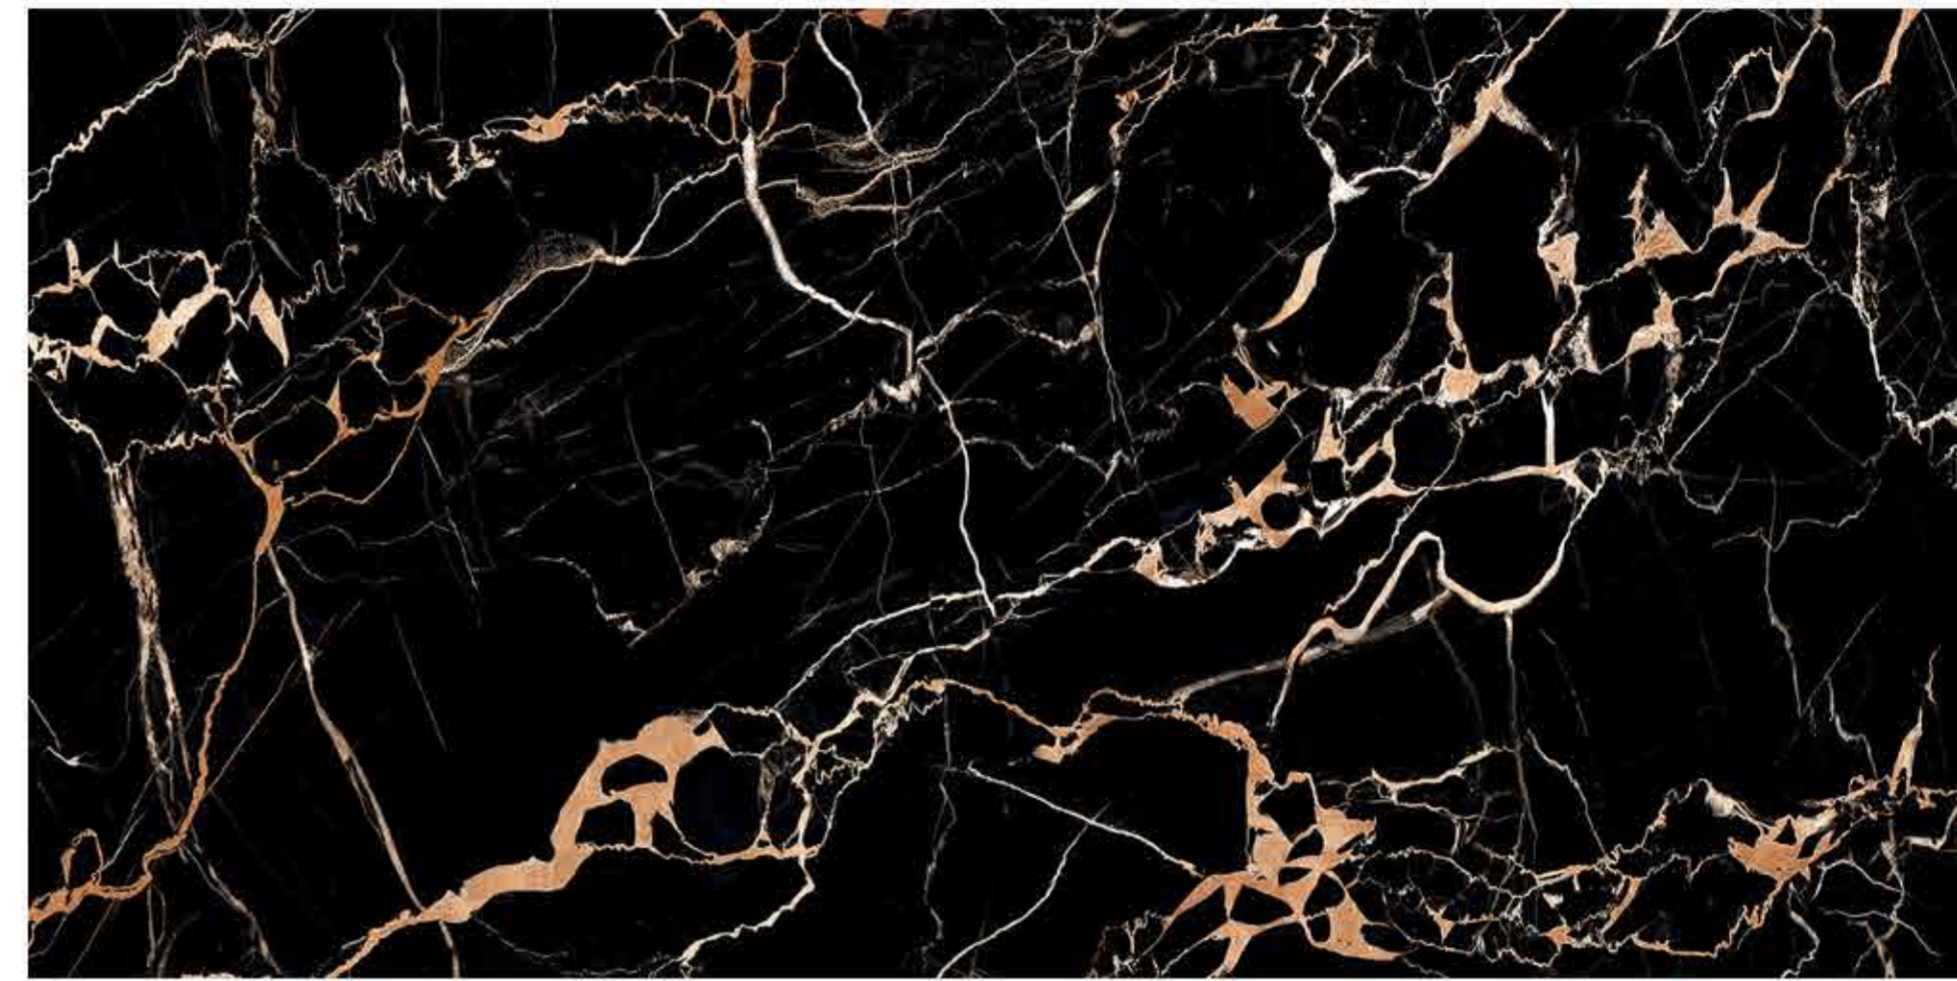

800mm X 1600mm

HIGH GLOSSY FINISH

AZUL_ALCONTE

BEACON_BLACK

BEACON_BROWN

Black Portro

CHOCOLINE

Endurance Black

Endurance Pearl

ESTRADA ARMANI_GOLD

KRIVI
— GLOBAL

JASPER_EARTH_AZUL

JASPER_EARTH_ROCK

LAVA_ONYX

MAROON_IMPERIAL

NATURAL_ALCONTE

RENOIR_NATURAL_BLACK

KRIVI
— GLOBAL

River Smoke Black

Sata River Blue

Sata River Choco

SILVER_WAVE

VG_4001

VG_4002

WHITE_IMPERIAL