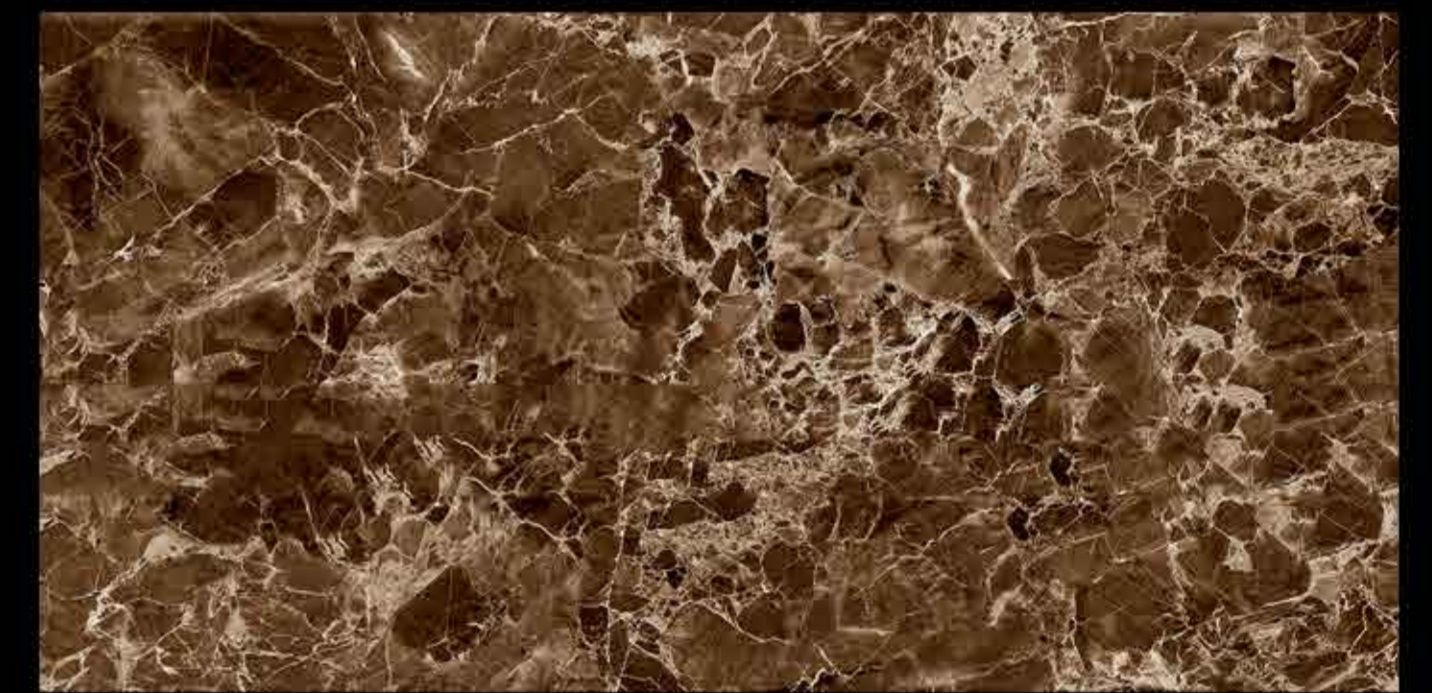

800mm X 1600mm

HIGH GLOSSY FINISH

AZUL_ALCONTE

BEACON_BLACK

BEACON_BROWN

Black Portro

CHOCOLINE

Endurance Black

Endurance Pearl

ESTRADA ARMANI_GOLD

KRIVI
— GLOBAL

JASPER_EARTH_AZUL

JASPER_EARTH_ROCK

LAVA_ONYX

MAROON_IMPERIAL

NATURAL_ALCONTE

RENOIR_NATURAL_BLACK

KRIVI
— GLOBAL

River Smoke Black

Sata River Blue

Sata River Choco

SILVER_WAVE

VG_4001

VG_4002

WHITE_IMPERIAL