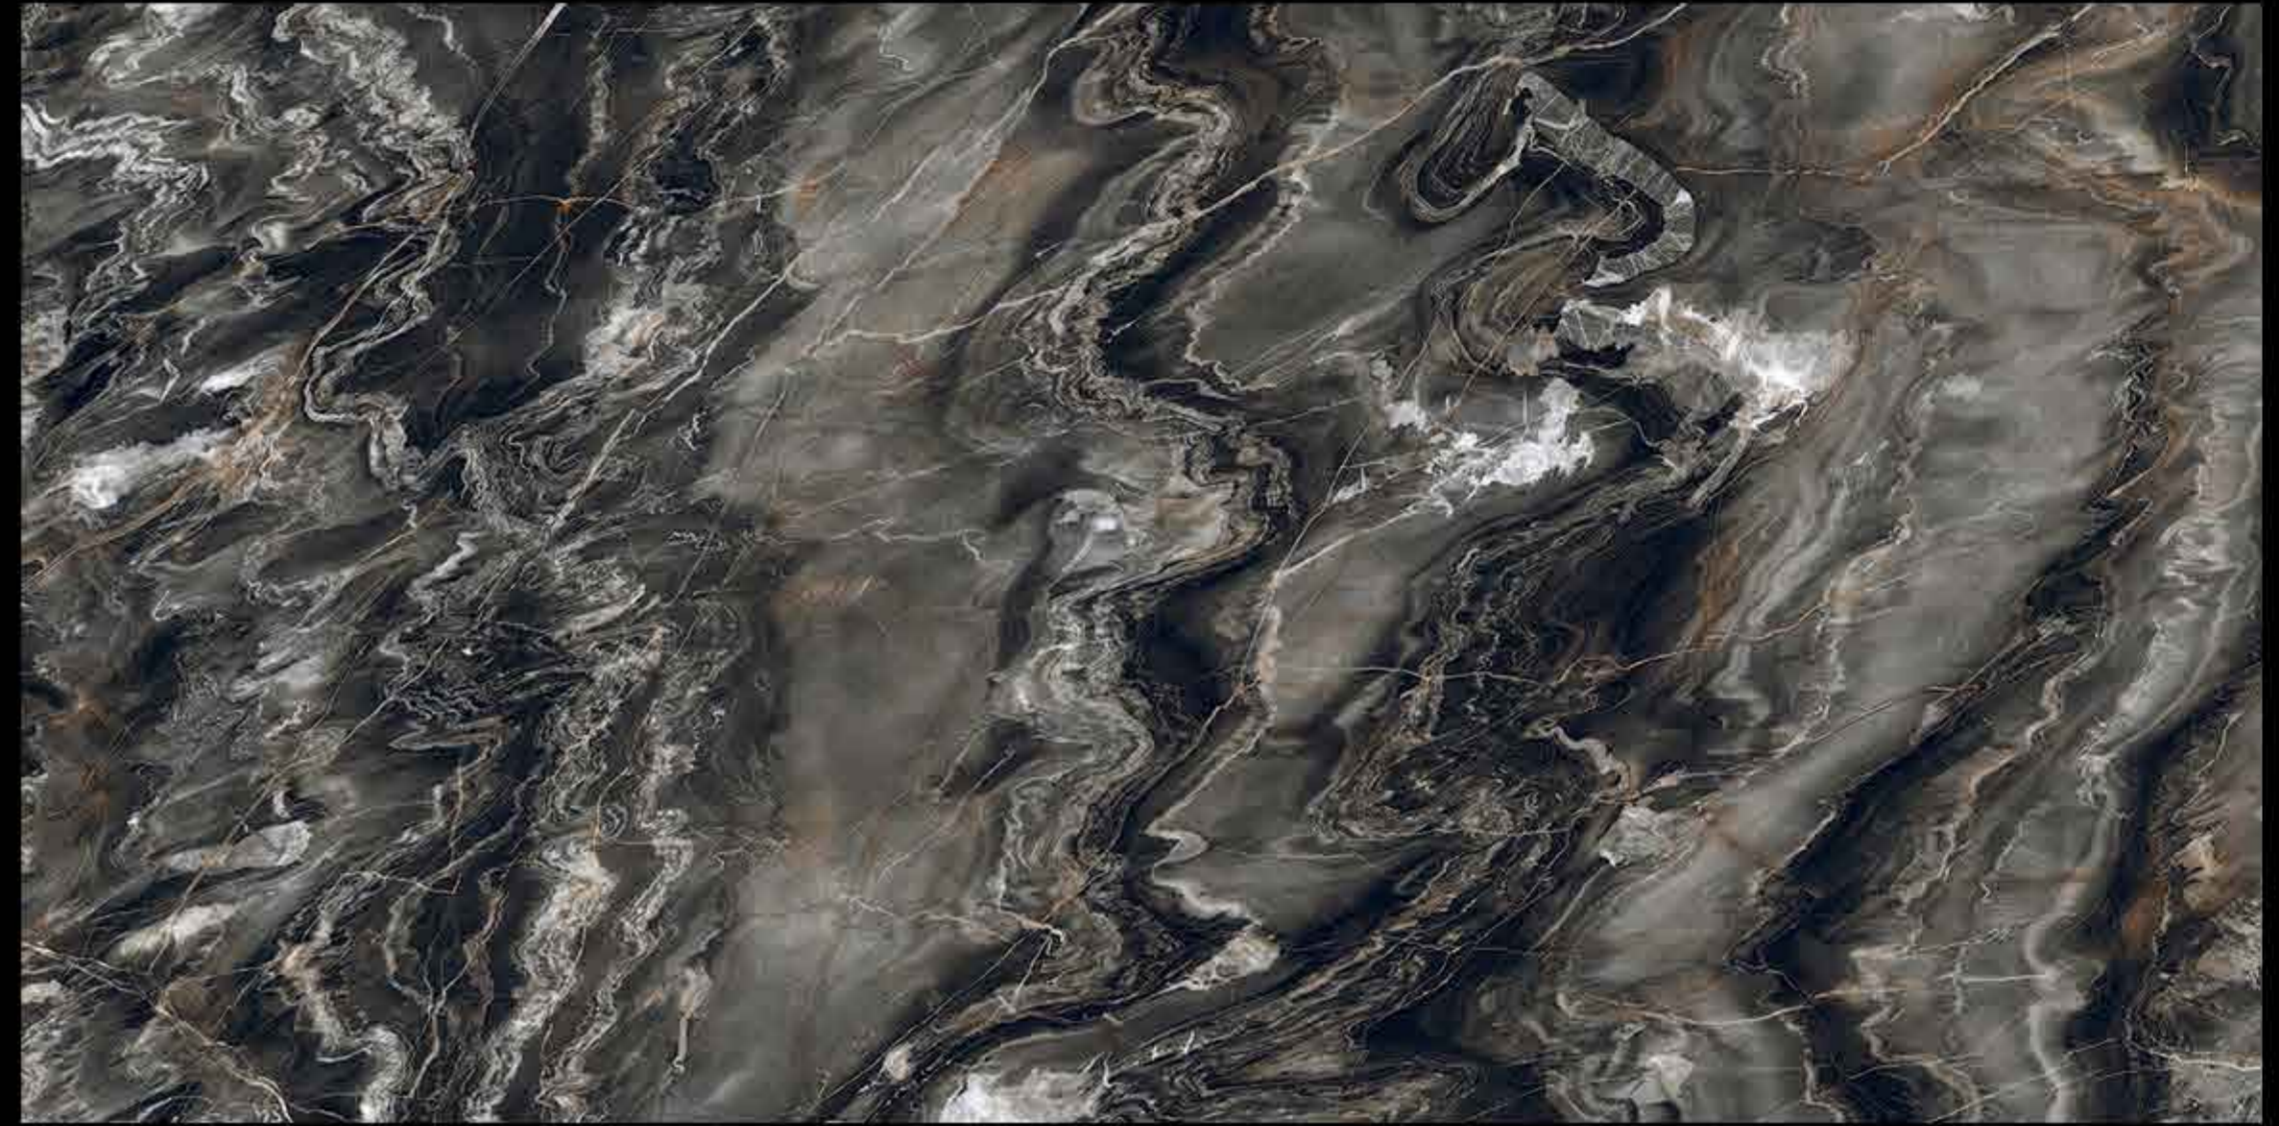

800mm X 1600mm

HIGH GLOSSY FINISH

AZUL_ALCONTE

BEACON_BLACK

BEACON_BROWN

Black Portro

CHOCOLINE

Endurance Black

Endurance Pearl

ESTRADA ARMANI_GOLD

KRIVI
— GLOBAL

JASPER_EARTH_AZUL

JASPER_EARTH_ROCK

LAVA_ONYX

MAROON_IMPERIAL

NATURAL_ALCONTE

RENOIR_NATURAL_BLACK

KRIVI
— GLOBAL

River Smoke Black

Sata River Blue

Sata River Choco

SILVER_WAVE

VG_4001

VG_4002

WHITE_IMPERIAL