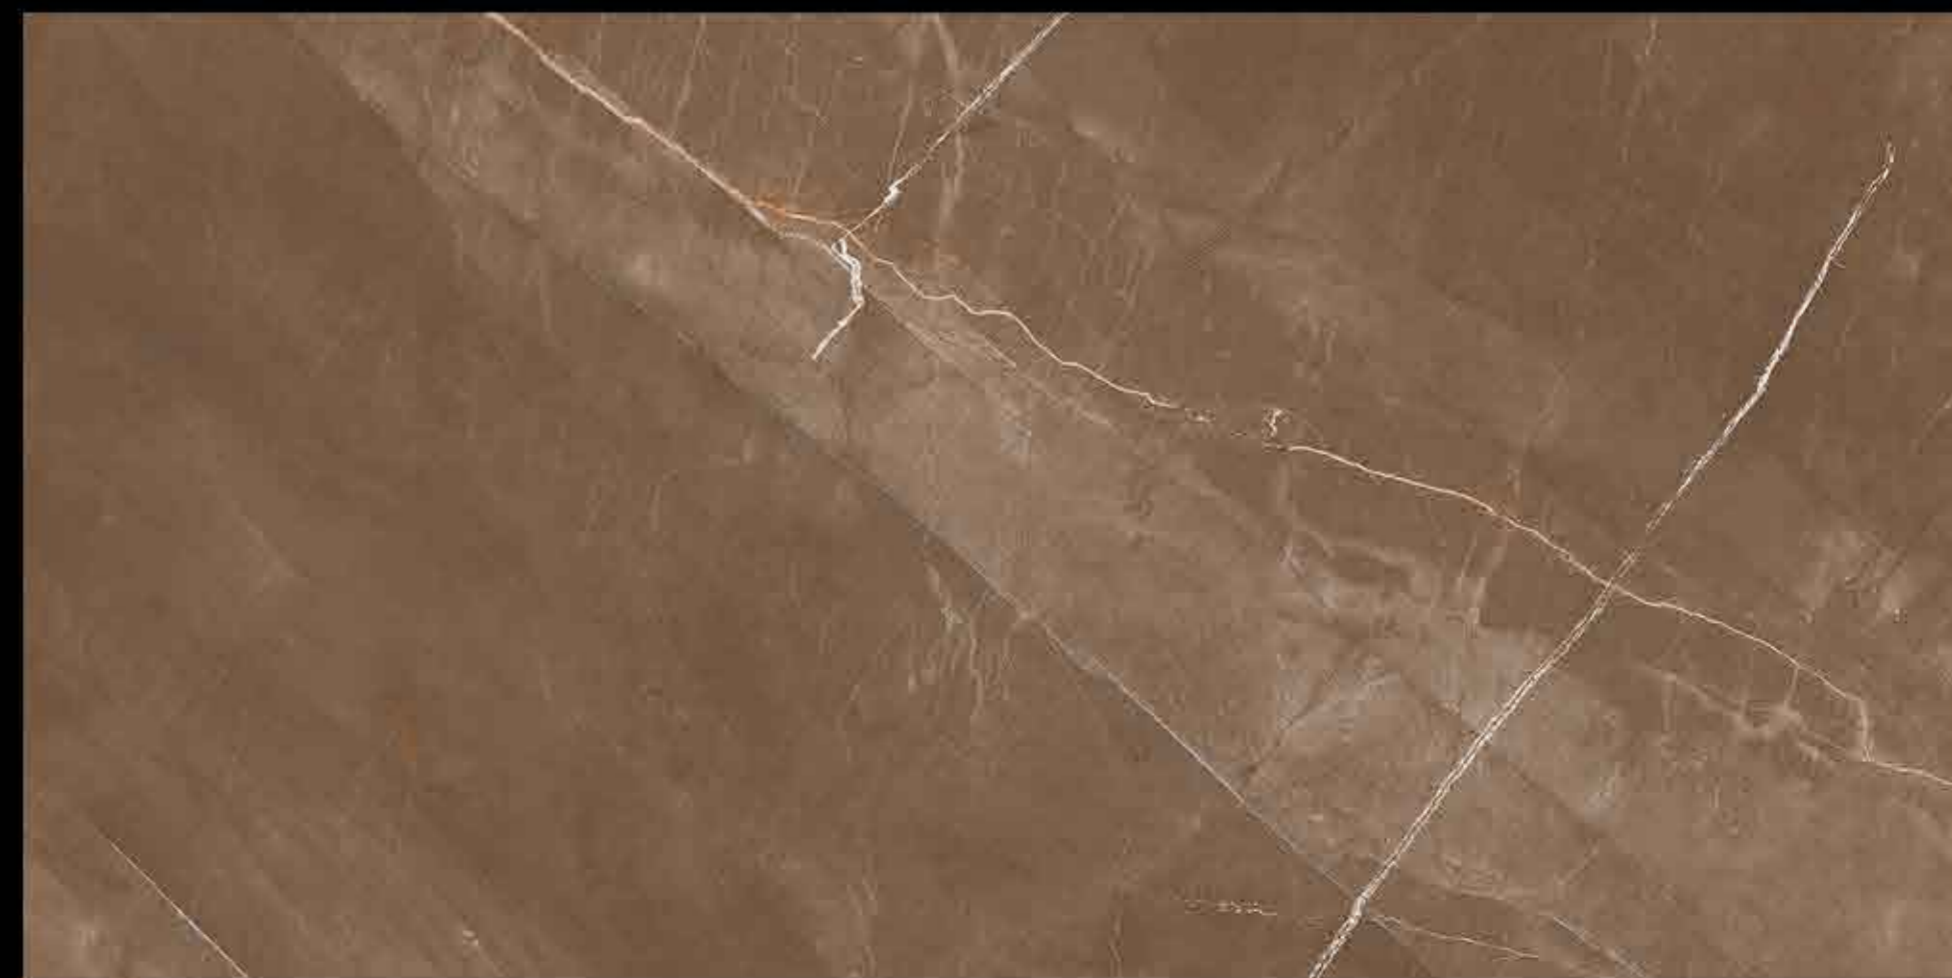

800mm X 1600mm

HIGH GLOSSY FINISH

AZUL_ALCONTE

BEACON_BLACK

BEACON_BROWN

Black Portro

CHOCOLINE

Endurance Black

Endurance Pearl

ESTRADA ARMANI_GOLD

KRIVI
— GLOBAL

JASPER_EARTH_AZUL

JASPER_EARTH_ROCK

LAVA_ONYX

MAROON_IMPERIAL

NATURAL_ALCONTE

RENOIR_NATURAL_BLACK

KRIVI
— GLOBAL

River Smoke Black

Sata River Blue

Sata River Choco

SILVER_WAVE

VG_4001

VG_4002

WHITE_IMPERIAL