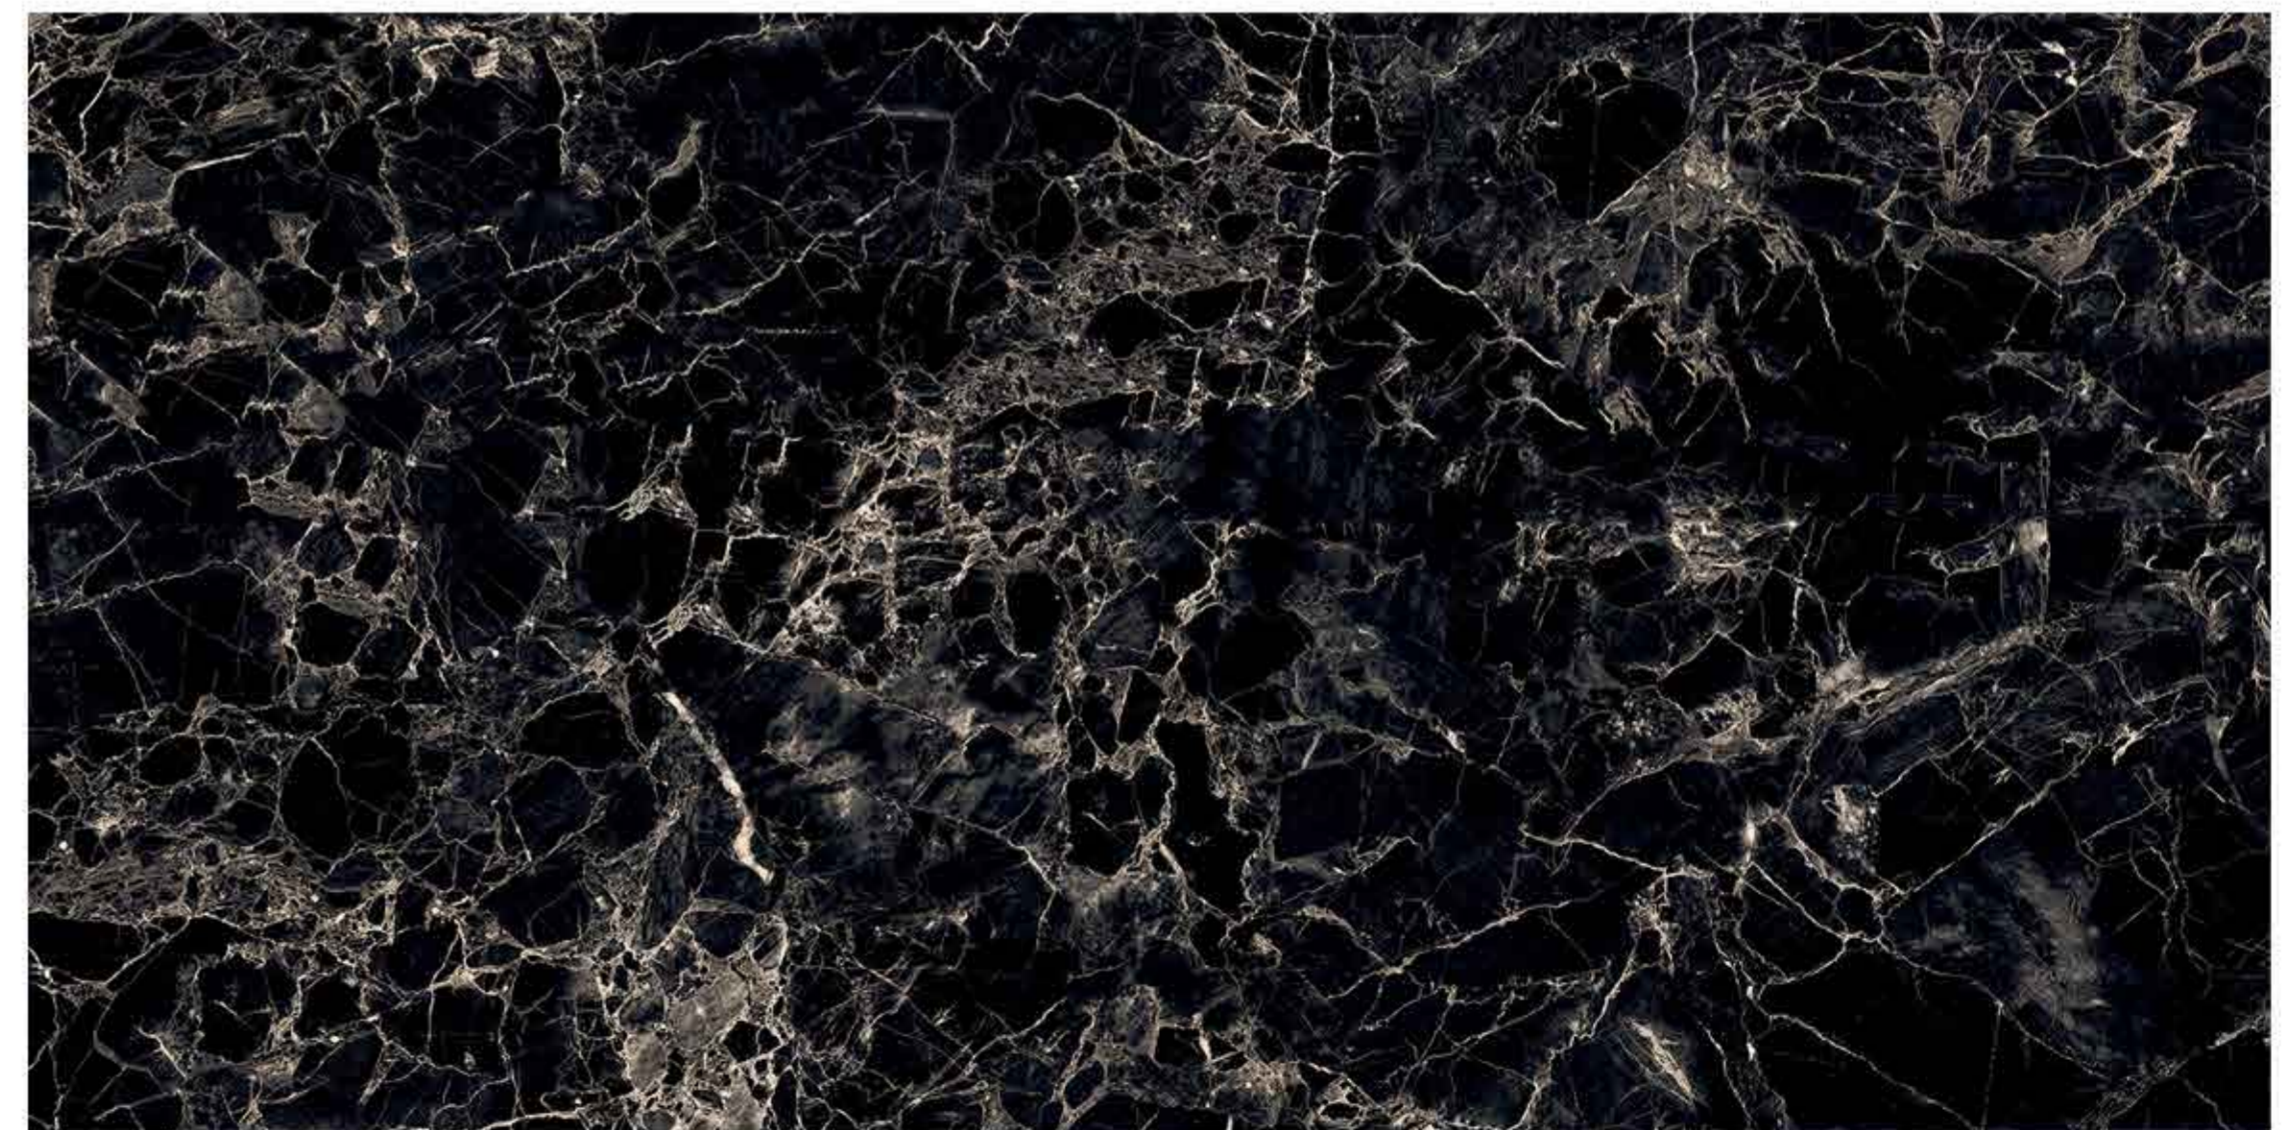

800mm X 1600mm

HIGH GLOSSY FINISH

AZUL_ALCONTE

BEACON_BLACK

BEACON_BROWN

Black Portro

CHOCOLINE

Endurance Black

Endurance Pearl

ESTRADA ARMANI_GOLD

KRIVI
— GLOBAL

JASPER_EARTH_AZUL

JASPER_EARTH_ROCK

LAVA_ONYX

MAROON_IMPERIAL

NATURAL_ALCONTE