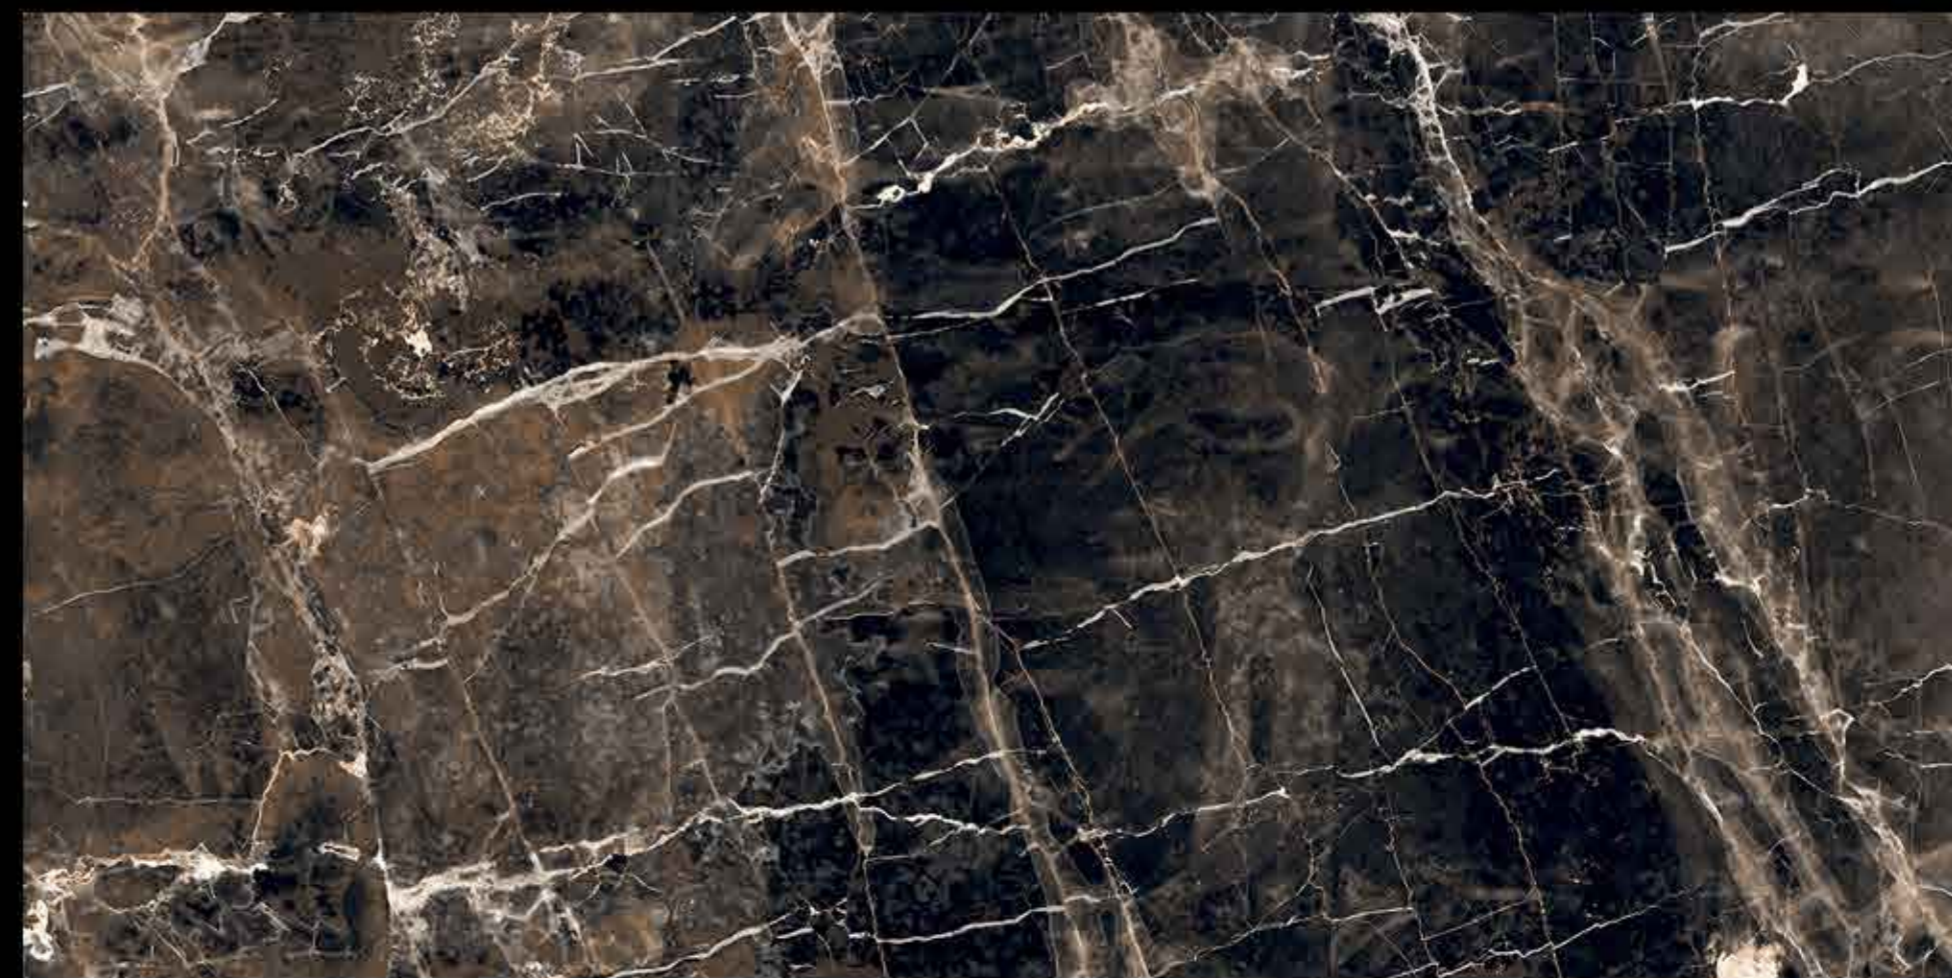

NATURAL_ALCONTE

KRIVI
— GLOBAL