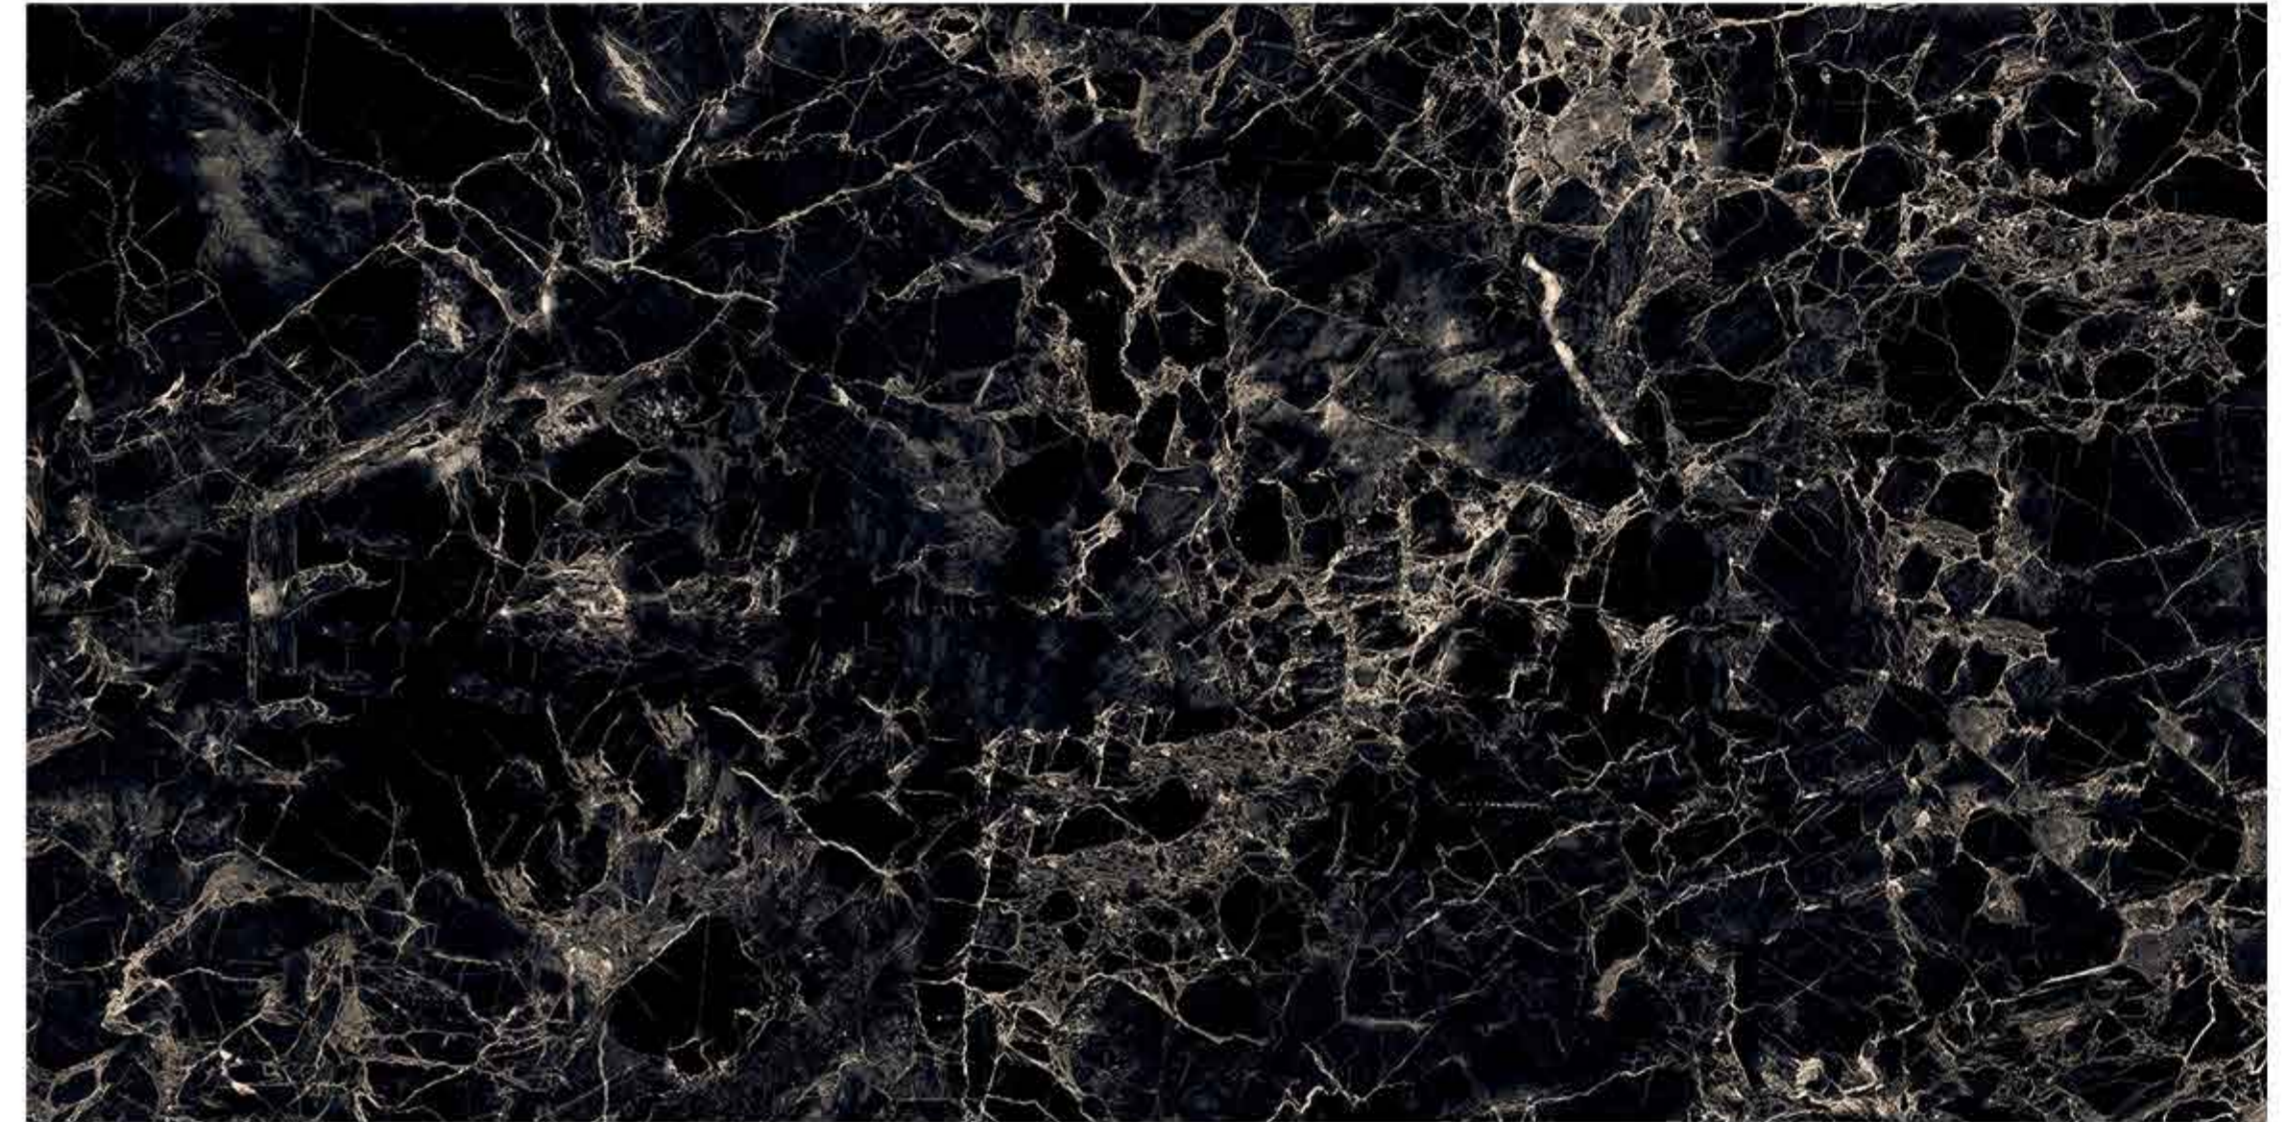

800mm X 1600mm

HIGH GLOSSY FINISH

AZUL_ALCONTE

BEACON_BLACK

BEACON_BROWN

Black Portro

CHOCOLINE

Endurance Black

Endurance Pearl

ESTRADA ARMANI_GOLD

KRIVI
— GLOBAL

JASPER_EARTH_AZUL

JASPER_EARTH_ROCK

LAVA_ONYX

MAROON_IMPERIAL

NATURAL_ALCONTE