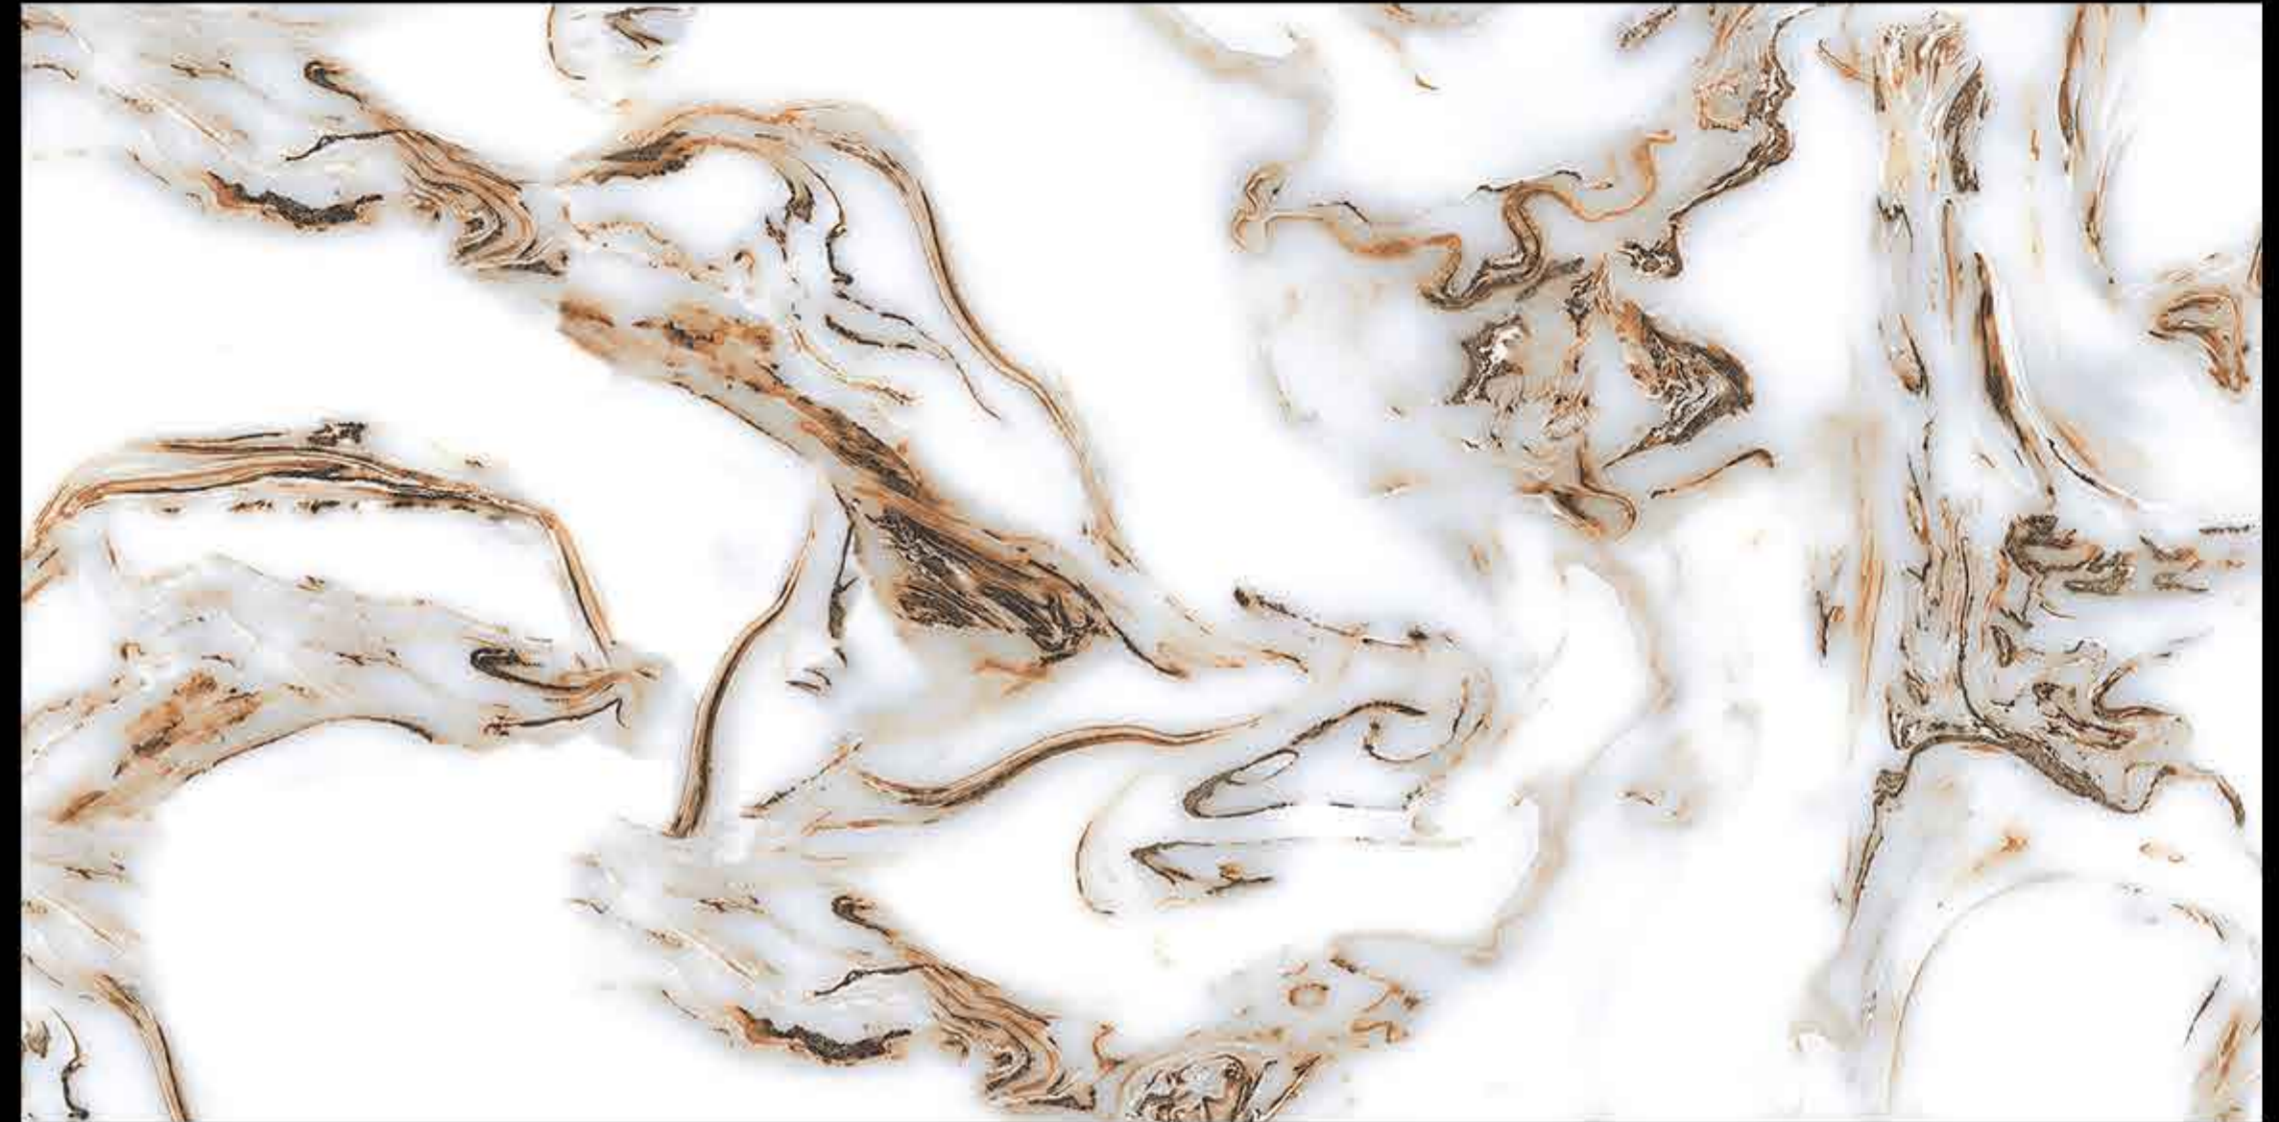

800mm X 1600mm

HIGH GLOSSY FINISH

AZUL_ALCONTE

BEACON_BLACK

BEACON_BROWN

Black Portro

CHOCOLINE

Endurance Black

Endurance Pearl

ESTRADA ARMANI_GOLD

KRIVI
— GLOBAL

JASPER_EARTH_AZUL

JASPER_EARTH_ROCK

LAVA_ONYX

MAROON_IMPERIAL

NATURAL_ALCONTE

RENOIR_NATURAL_BLACK

KRIVI
— GLOBAL

River Smoke Black

Sata River Blue

Sata River Choco

SILVER_WAVE

VG_4001

VG_4002

WHITE_IMPERIAL