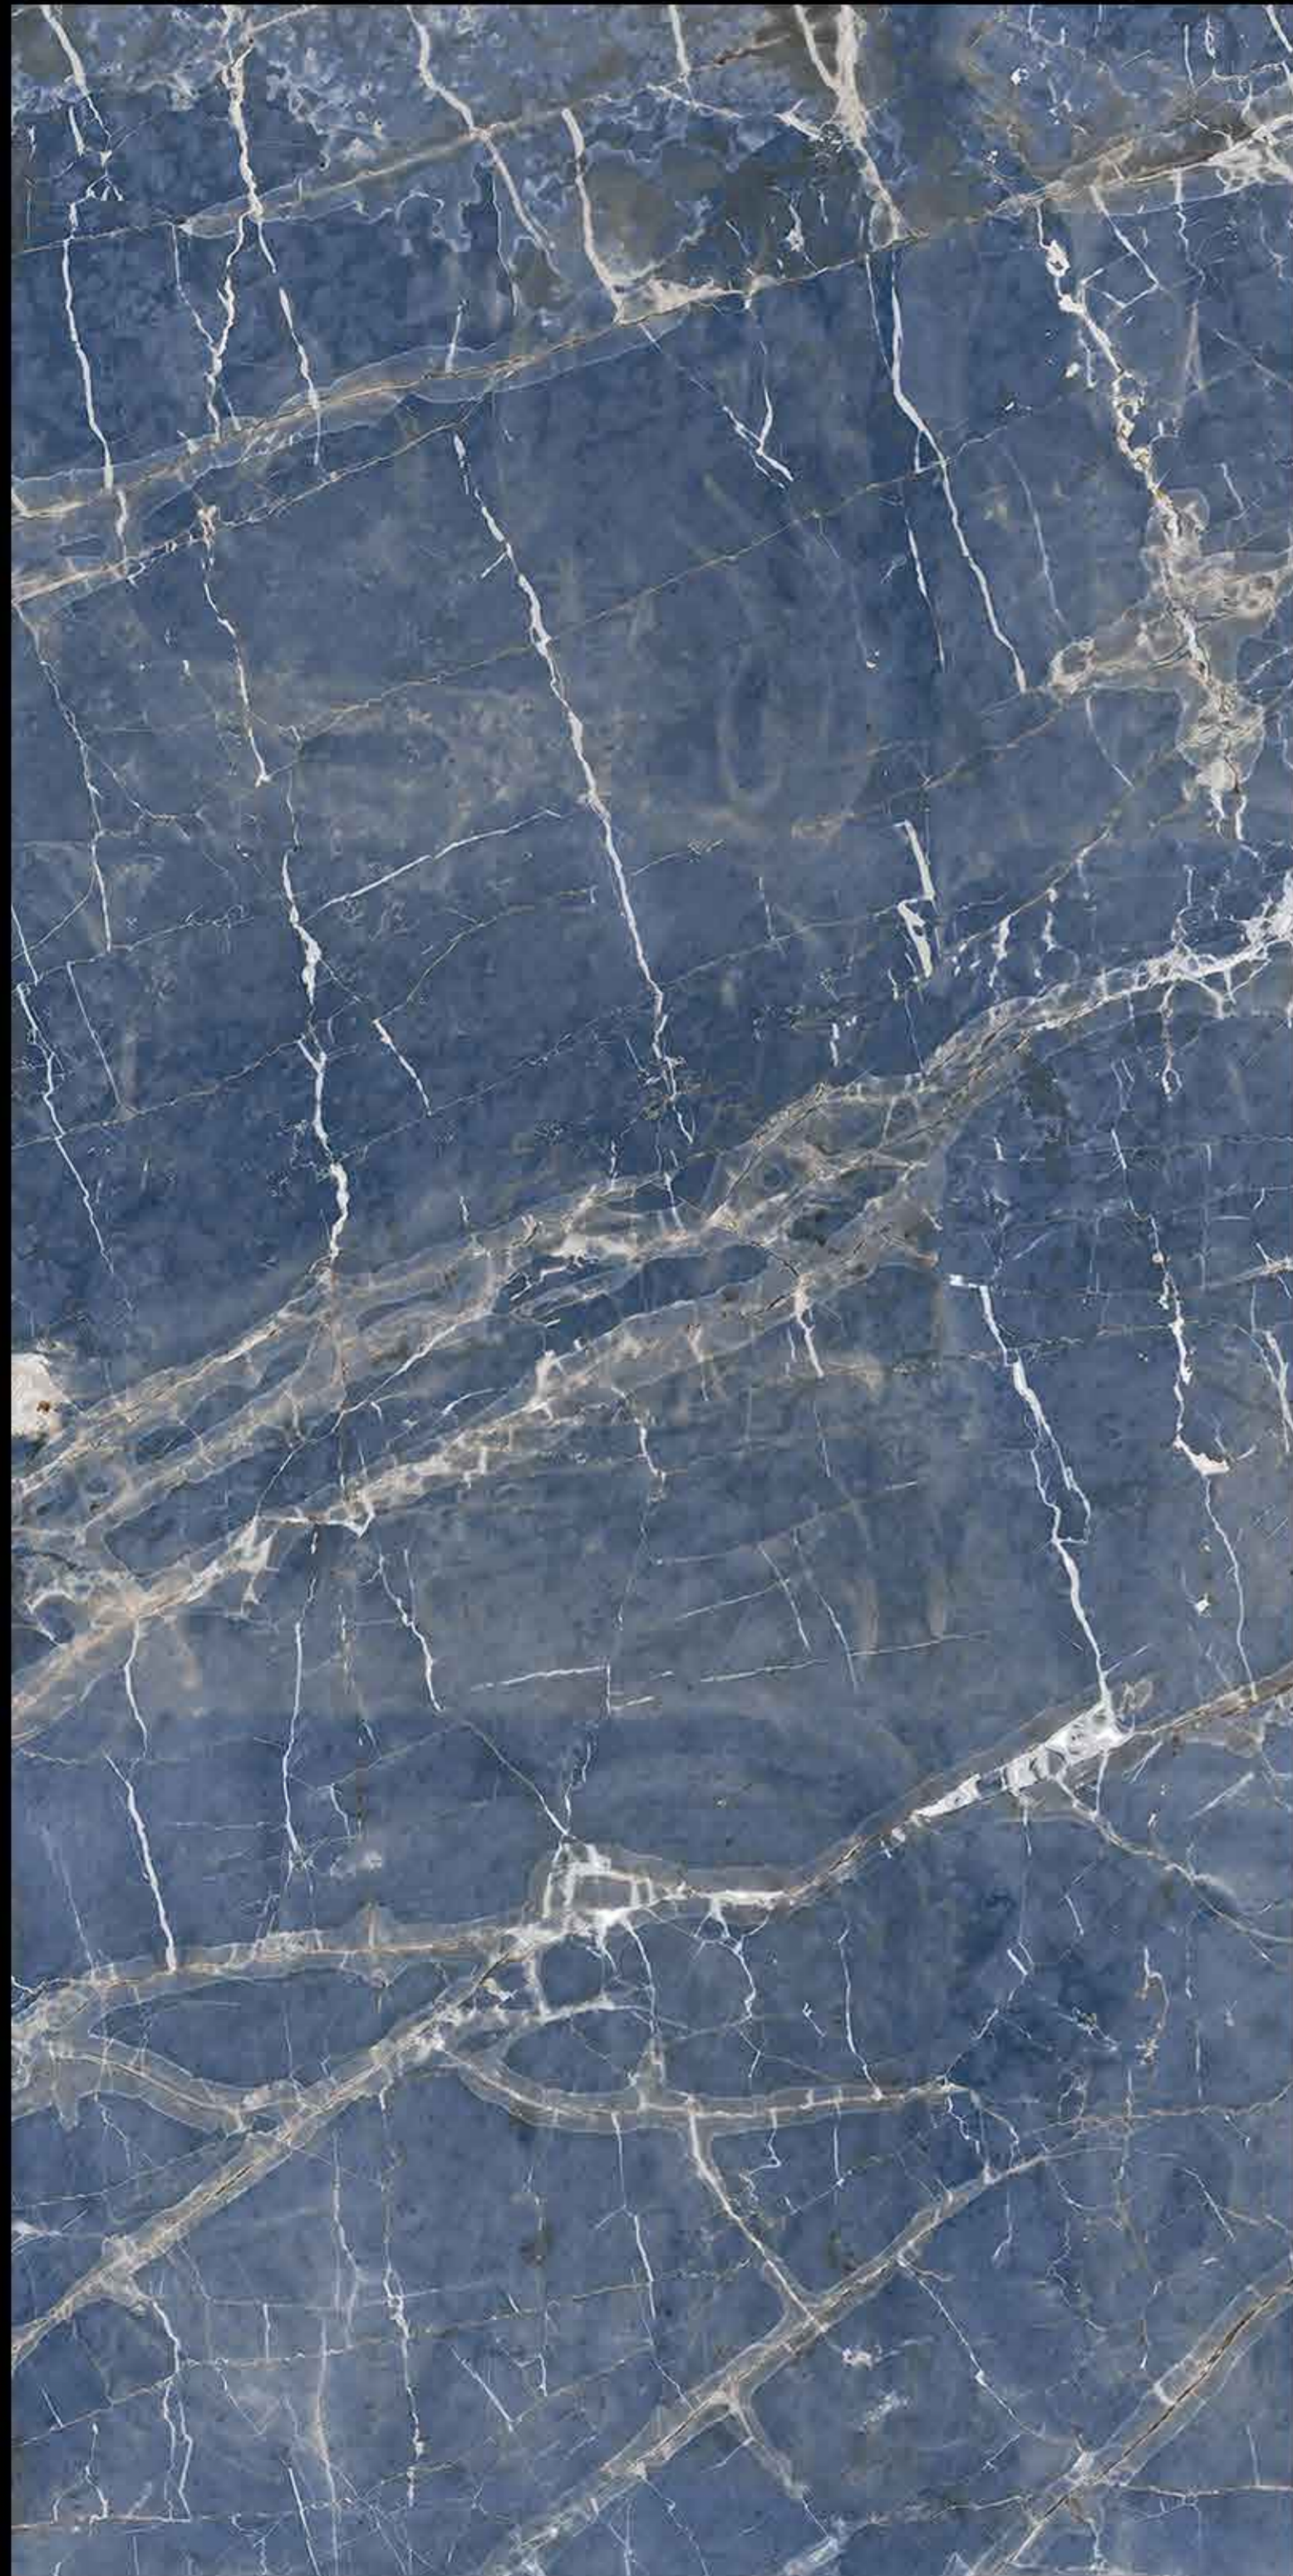

800mm X 1600mm

HIGH GLOSSY FINISH

AZUL_ALCONTE

BEACON_BLACK

BEACON_BROWN

Black Portro

CHOCOLINE

Endurance Black

Endurance Pearl

ESTRADA ARMANI_GOLD

KRIVI
— GLOBAL

JASPER_EARTH_AZUL

JASPER_EARTH_ROCK

LAVA_ONYX

MAROON_IMPERIAL

NATURAL_ALCONTE

RENOIR_NATURAL_BLACK

KRIVI
— GLOBAL

River Smoke Black

Sata River Blue

Sata River Choco

SILVER_WAVE

VG_4001

VG_4002

WHITE_IMPERIAL