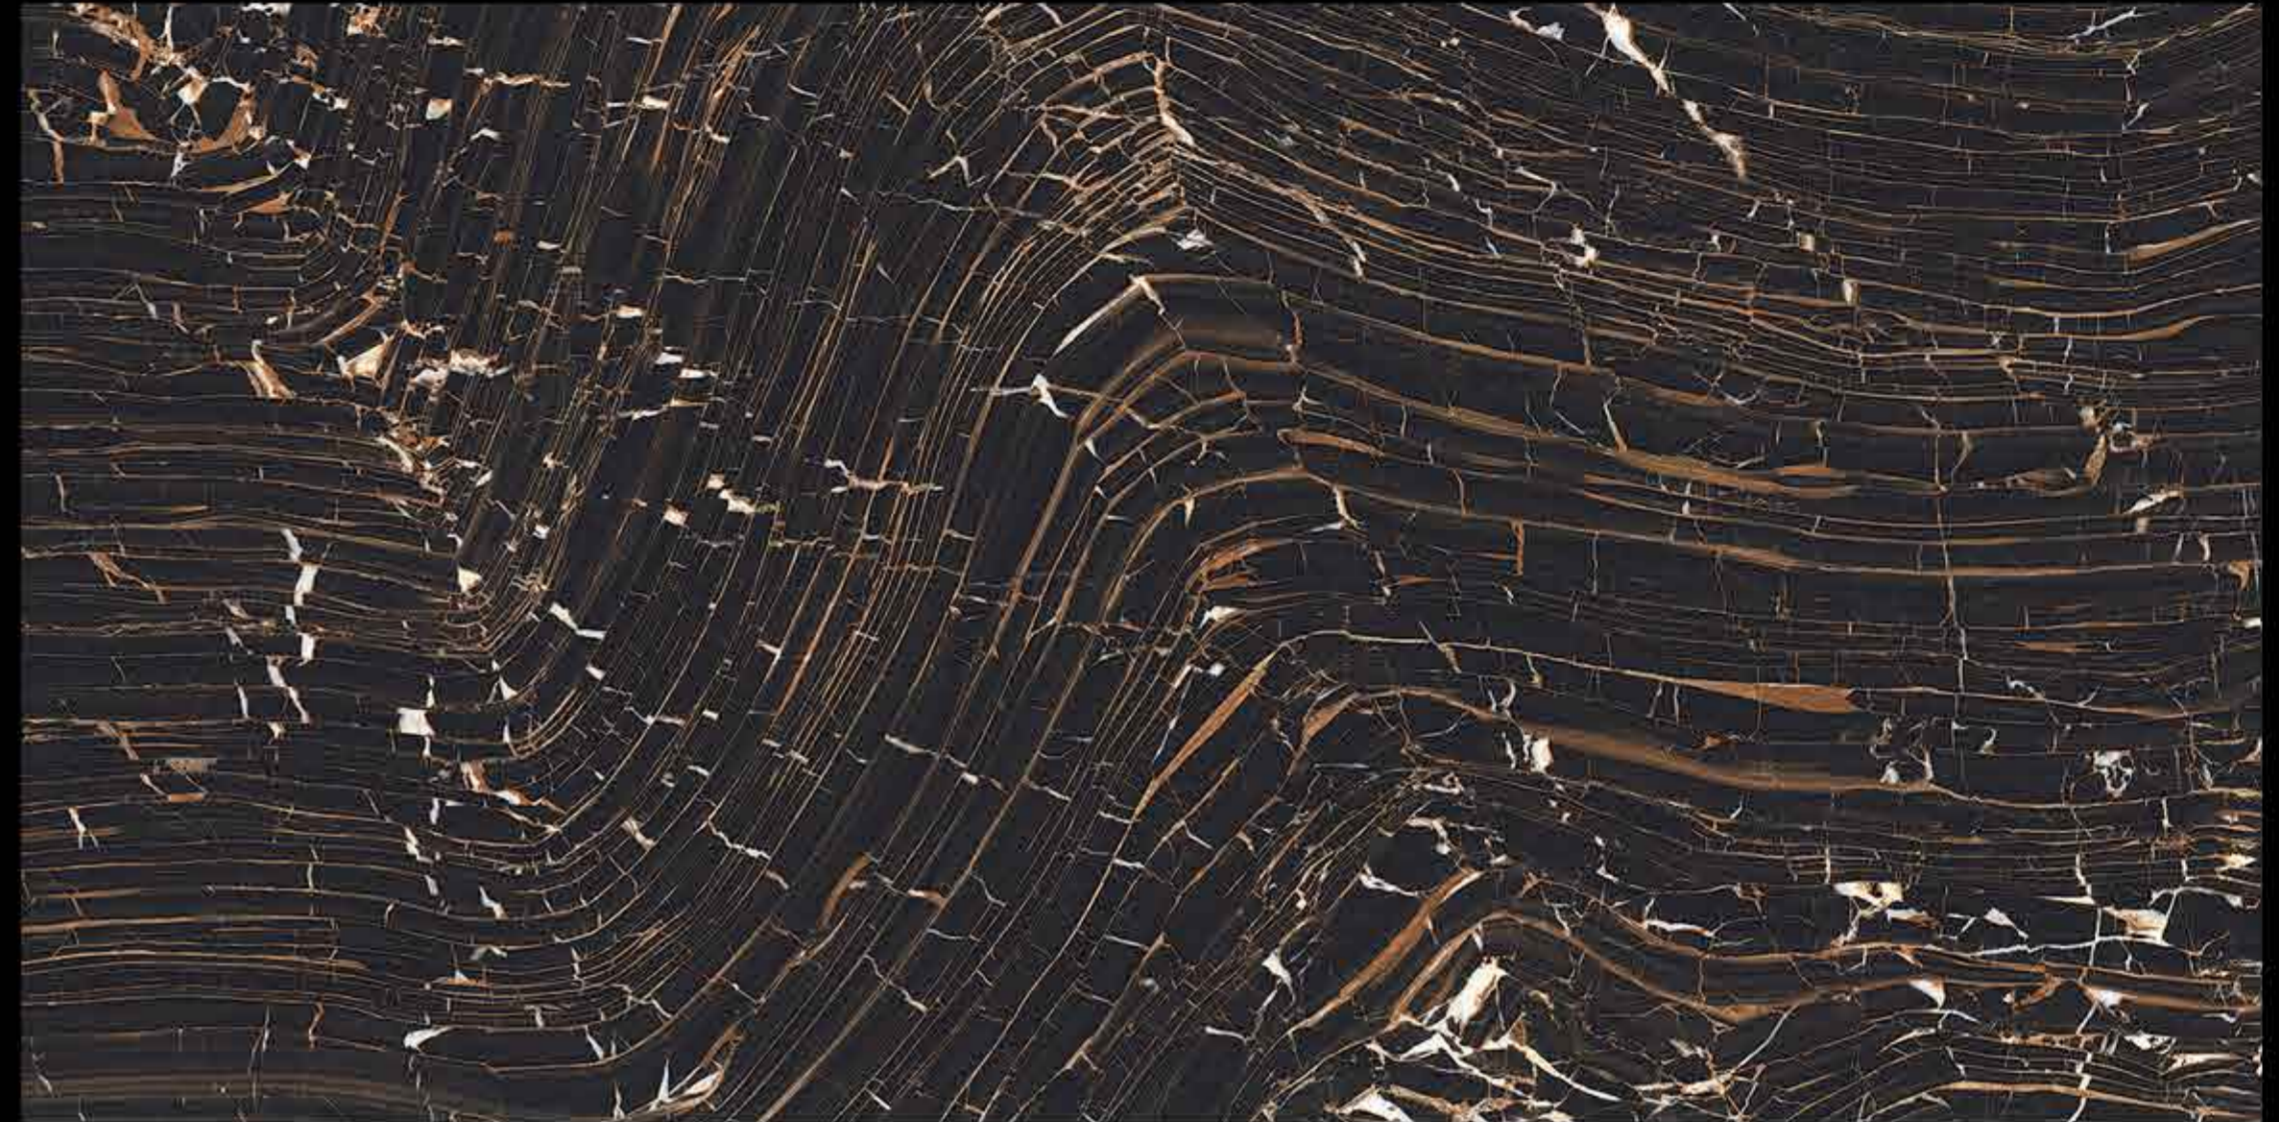

RENOIR_NATURAL_BLACK

KRIVI
— GLOBAL

River Smoke Black

Sata River Blue

Sata River Choco

SILVER_WAVE

VG_4001

VG_4002

WHITE_IMPERIAL