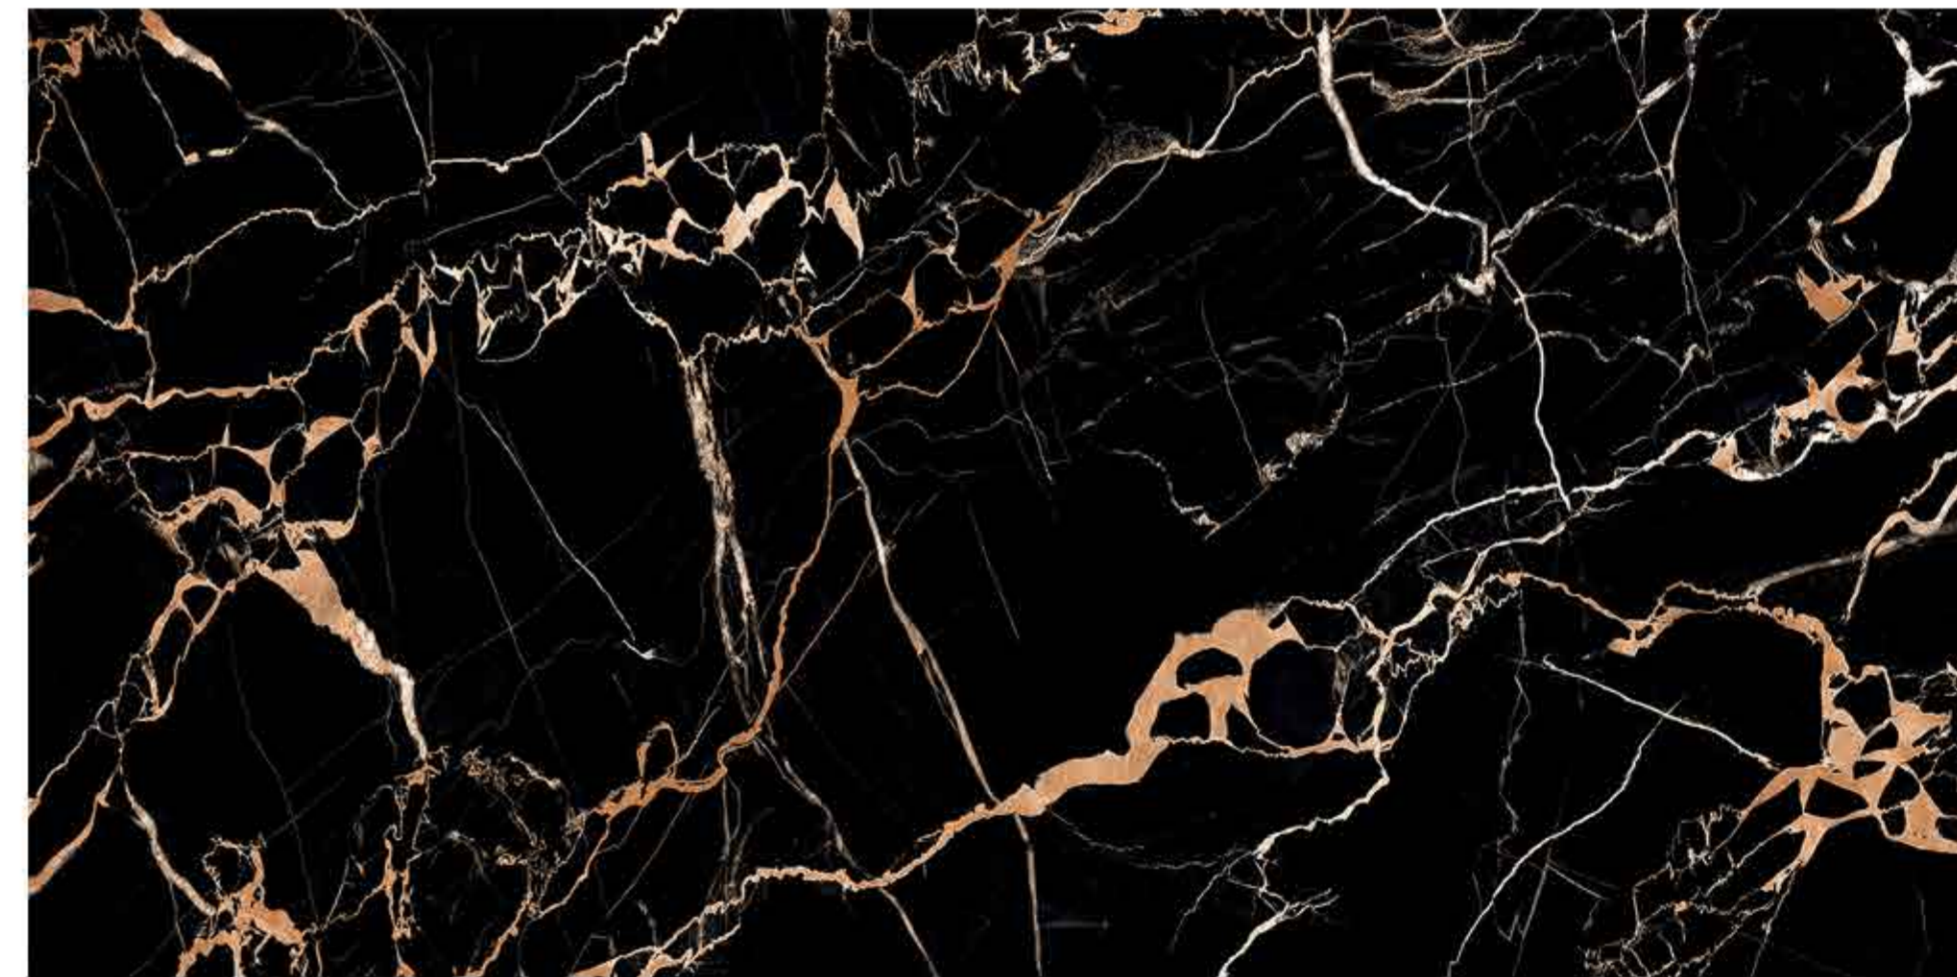

800mm X 1600mm

HIGH GLOSSY FINISH

AZUL_ALCONTE

BEACON_BLACK

BEACON_BROWN

Black Portro

CHOCOLINE

Endurance Black

Endurance Pearl

ESTRADA ARMANI_GOLD

KRIVI
— GLOBAL

JASPER_EARTH_AZUL

JASPER_EARTH_ROCK

LAVA_ONYX

MAROON_IMPERIAL

NATURAL_ALCONTE

KRIVI
— GLOBAL

NEBULA_AZUL

KRIVI
— GLOBAL

NEBULA_NATURAL

NEBULA_SILVER

KRIVI
— — — GLOBAL

ORANGE_ALCONTE

REAL_PULPIS

RENOIR_NATURAL_BLACK

KRIVI
— GLOBAL

River Smoke Black

Sata River Blue

Sata River Choco

SILVER_WAVE

VG_4001

VG_4002