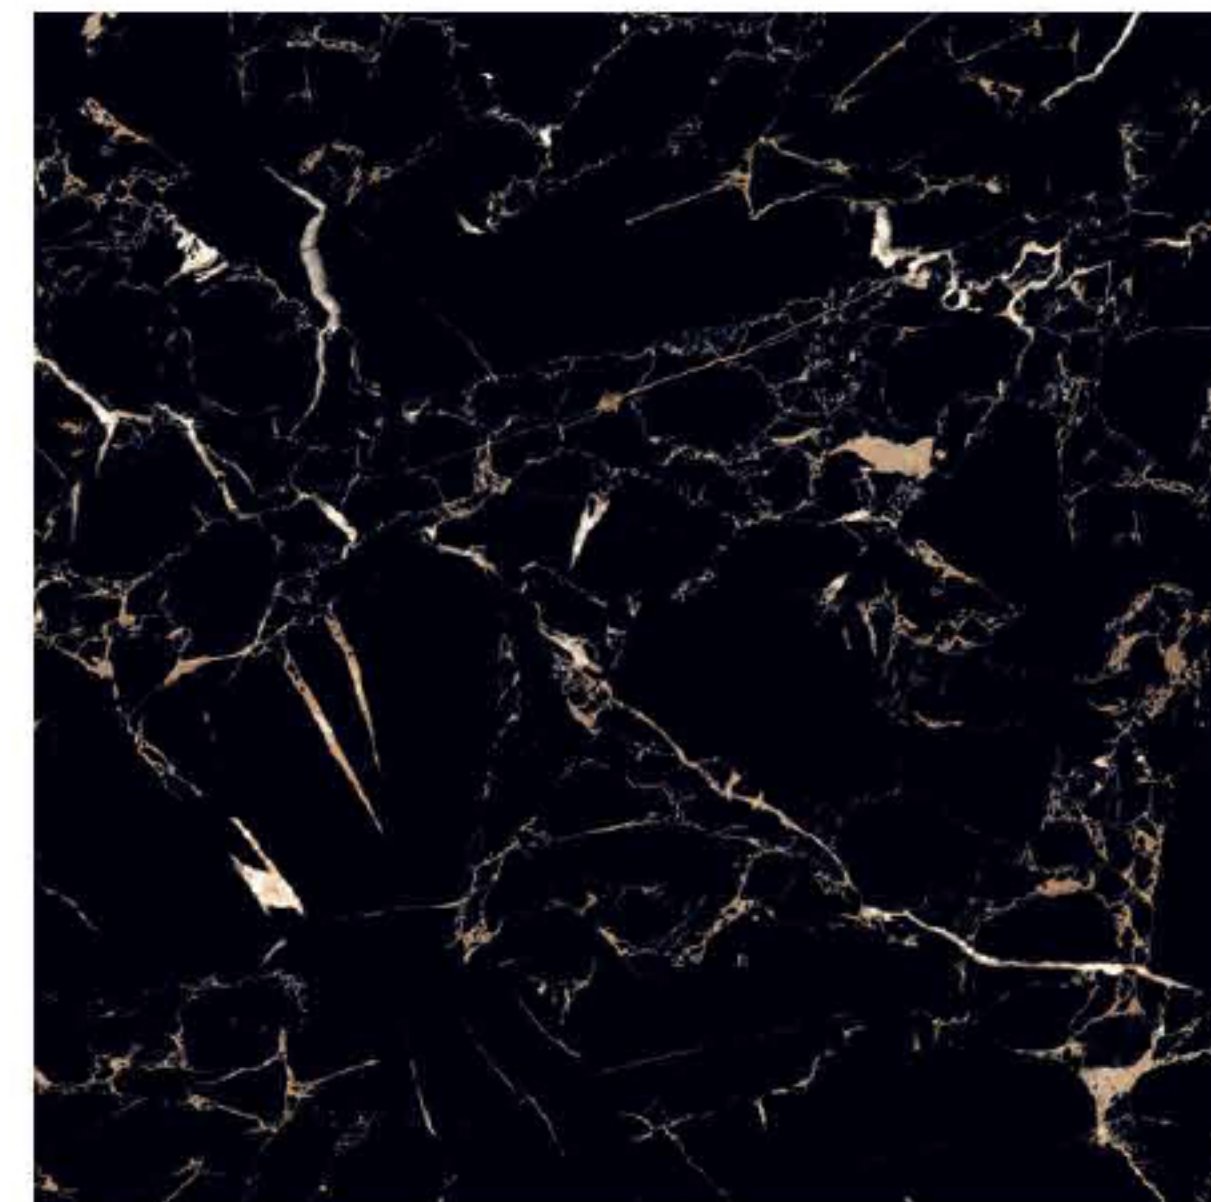

800mm X 800mm

HIGH GLOSS FINISH

APOLLO BLACK

ARTIC BLACK

BEACON_BLACK

BRATVI BLACK

EMPRADOR DARK

Endurance Pearl