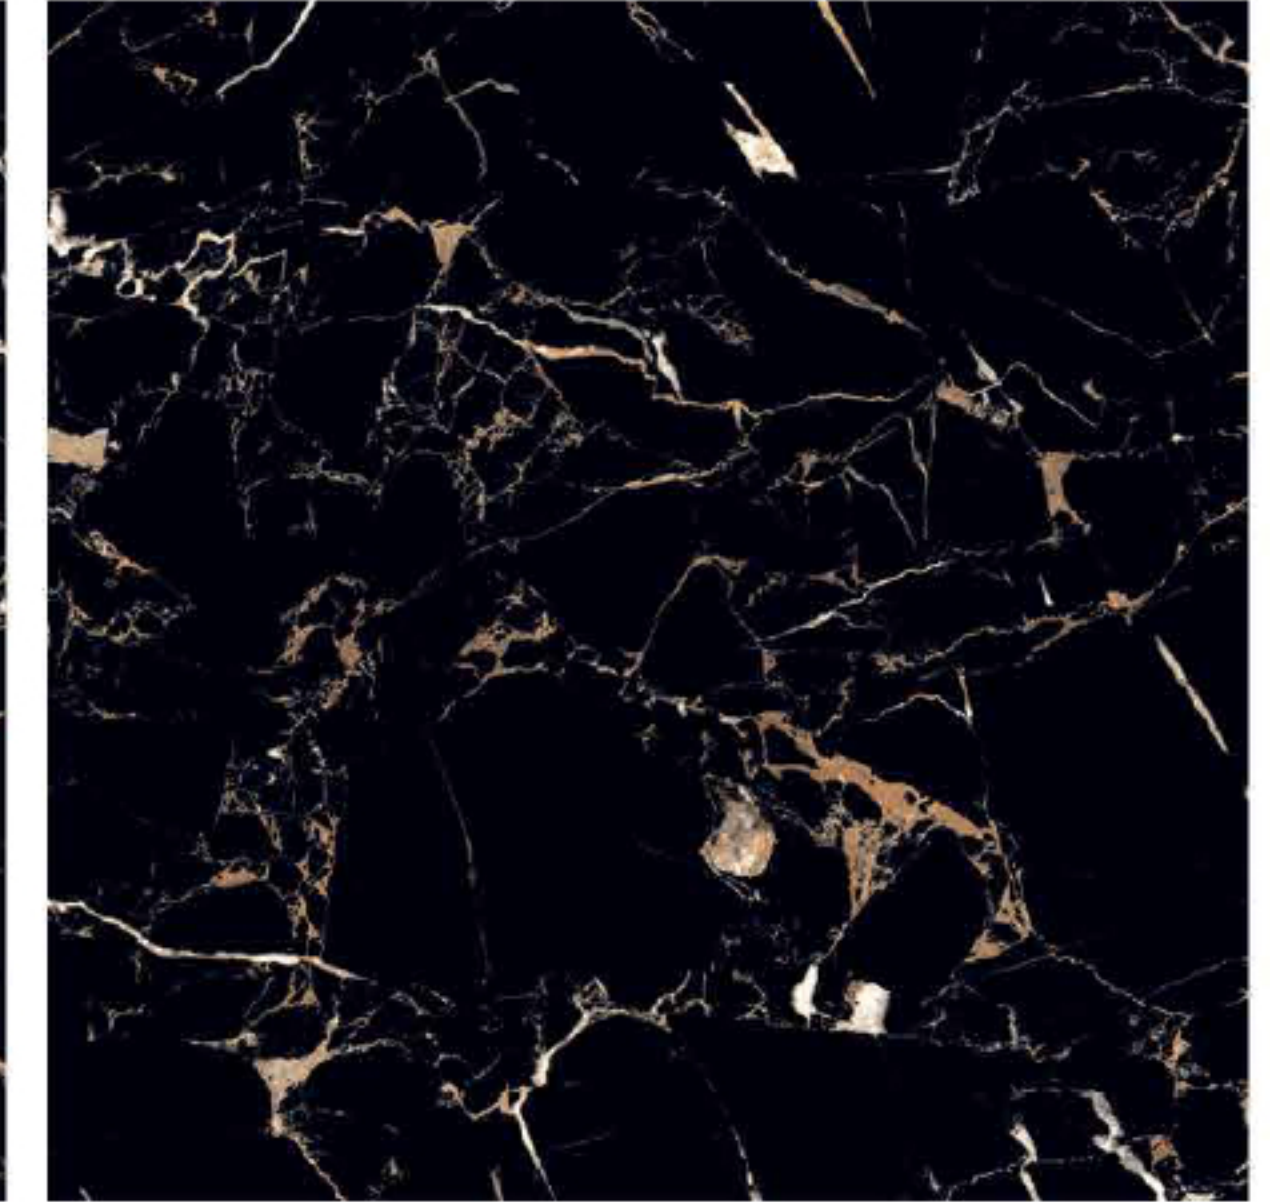

800mm X 800mm

HIGH GLOSS FINISH

APOLLO BLACK

ARTIC BLACK

BEACON_BLACK

BRATVI BLACK

EMPRADOR DARK

Endurance Pearl