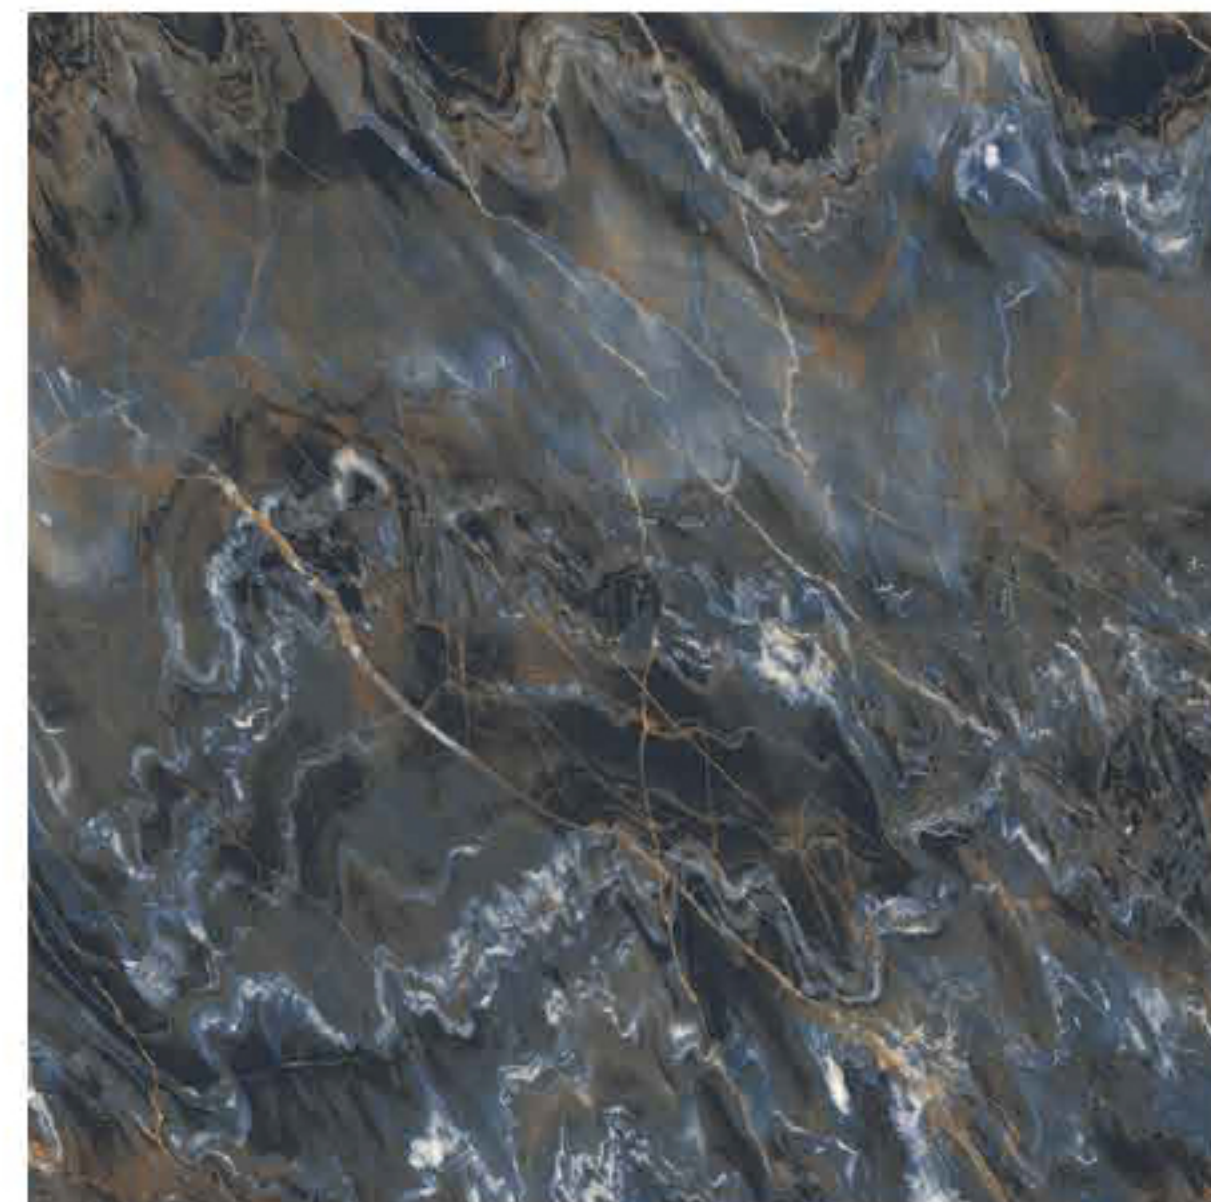

800mm X 800mm

HIGH GLOSS FINISH

APOLLO BLACK

ARTIC BLACK

BEACON_BLACK

BRATVI BLACK

EMPRADOR DARK

Endurance Pearl

julezza_gloden_portro

MARMO PULPIS_CHOCO

River Smoke Black

Sata River Blue

Touch wood